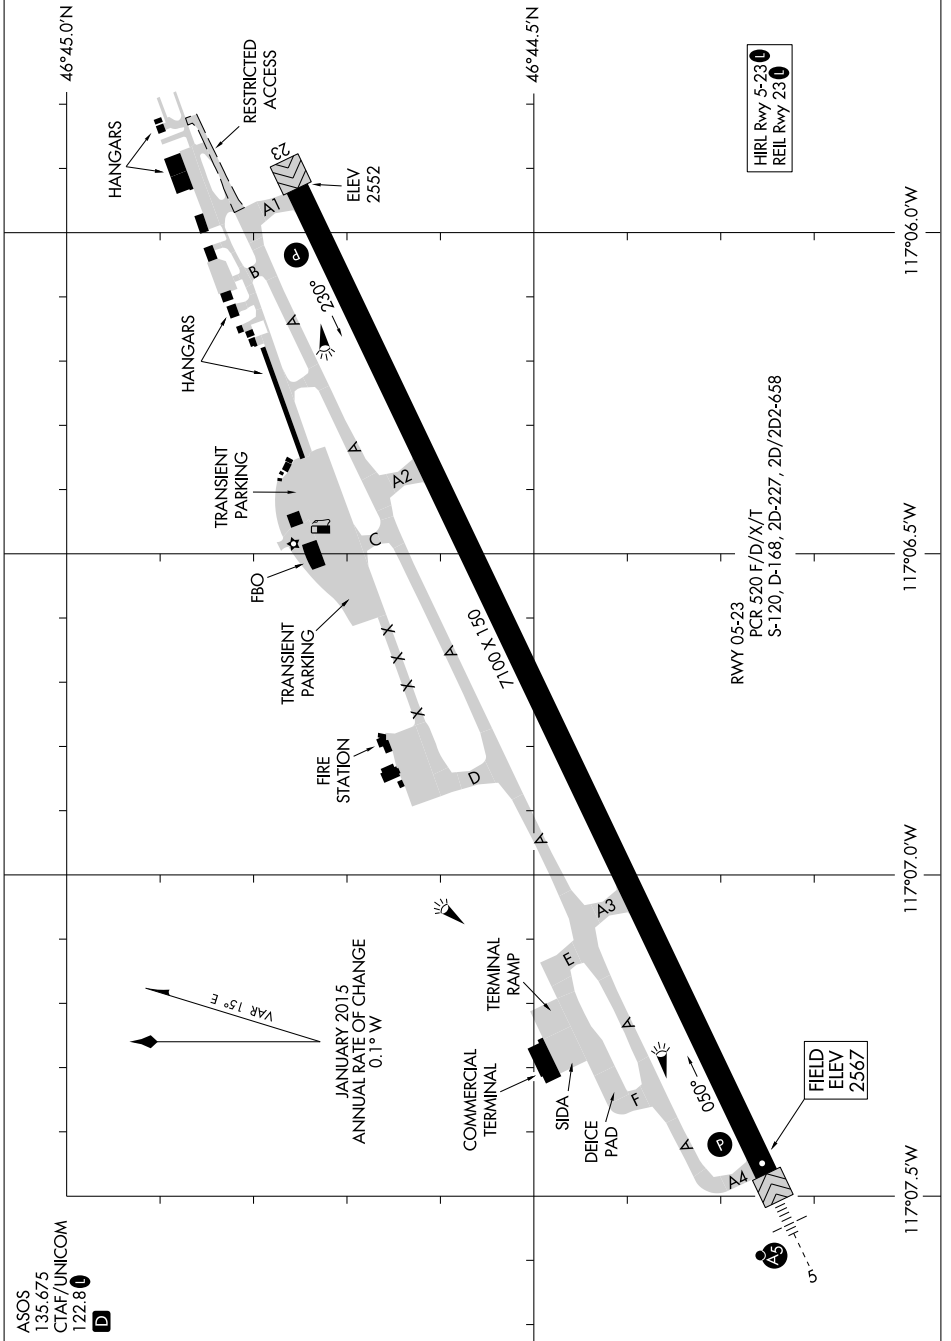

# AIRPORT DIAGRAM

AL-798 (FAA)

PULLMAN/MOSCOW RGNL (PUW)  
PULLMAN/MOSCOW, WASHINGTON

NW-1, 14 MAY 2026 to 11 JUN 2026

# AIRPORT DIAGRAM

PULLMAN/MOSCOW, WASHINGTON  
PULLMAN/MOSCOW RGNL (PUW)

NW-1, 14 MAY 2026 to 11 JUN 2026