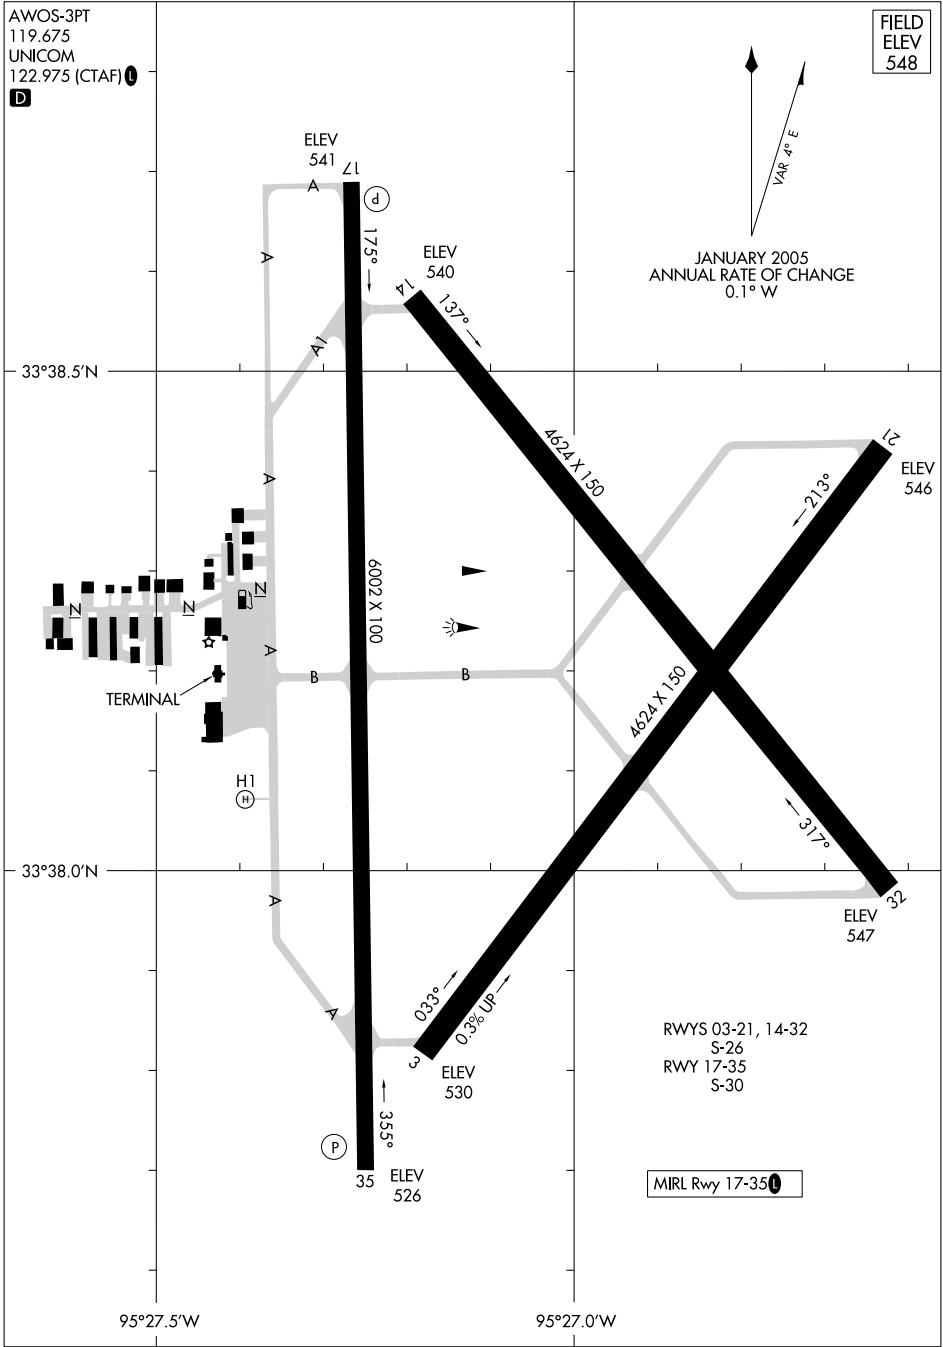

26134

AIRPORT DIAGRAM

AL-803 (FAA)

COX FLD (P.R.X)
PARIS, TEXAS

AWOS-3PT
119.675
UNICOM
122.975 (CTAF) 

FIELD
ELEV
548

JANUARY 2005
ANNUAL RATE OF CHANGE
0.1° W

SC-2, 14 MAY 2026 to 11 JUN 2026

SC-2, 14 MAY 2026 to 11 JUN 2026

RWYS 03-21, 14-32
S-26
RWY 17-35
S-30

MIRL Rwy 17-35 

AIRPORT DIAGRAM

26134

PARIS, TEXAS
COX FLD (P.R.X)