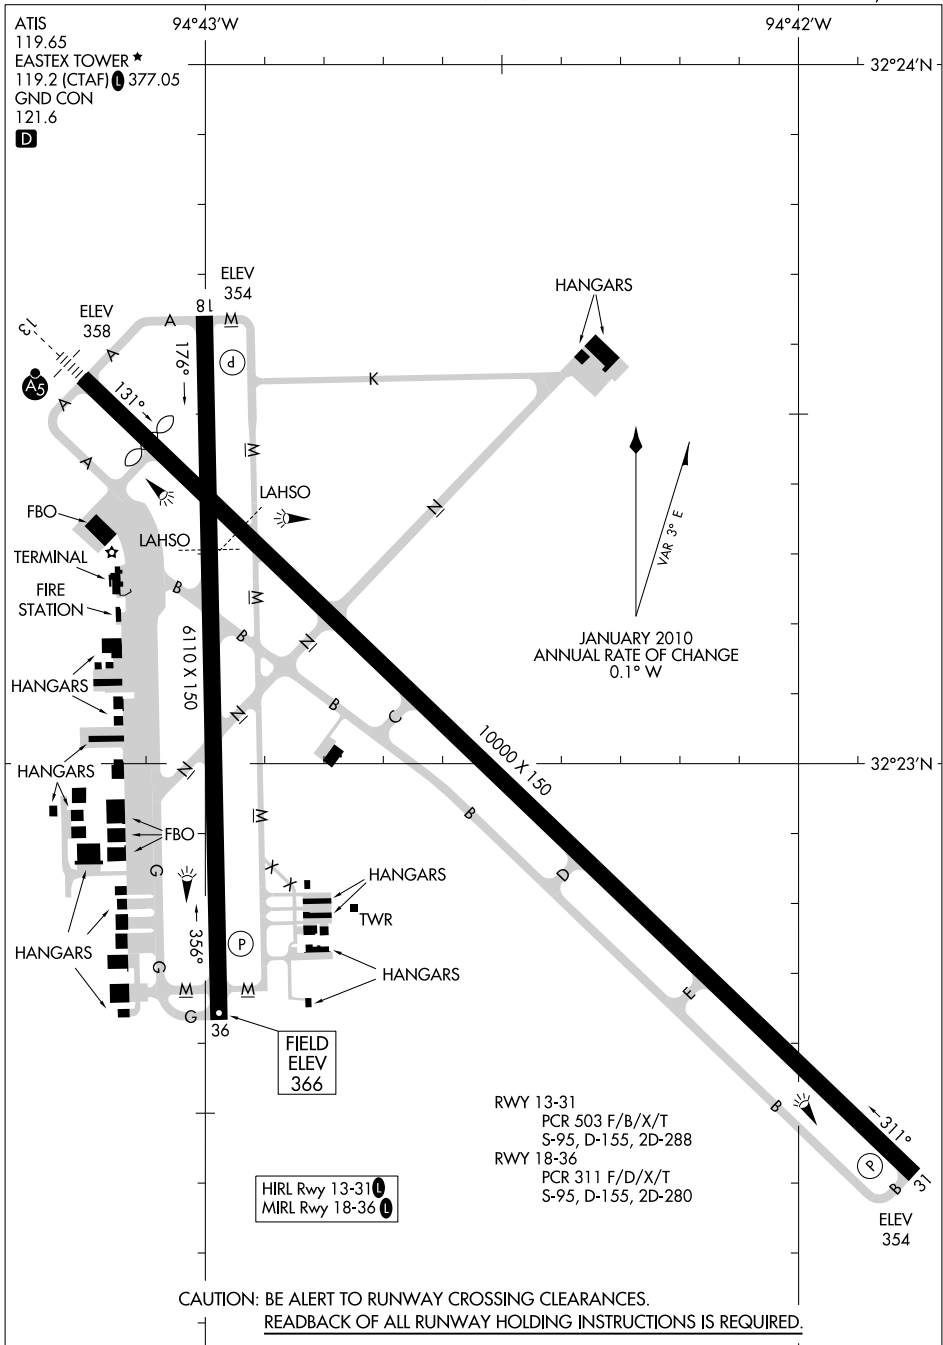

# AIRPORT DIAGRAM

AL-807 (FAA)

EAST TEXAS RGNL (GGG)  
LONGVIEW, TEXAS

SC-2, 14 MAY 2026 to 11 JUN 2026

SC-2, 14 MAY 2026 to 11 JUN 2026

# AIRPORT DIAGRAM

LONGVIEW, TEXAS  
EAST TEXAS RGNL (GGG)