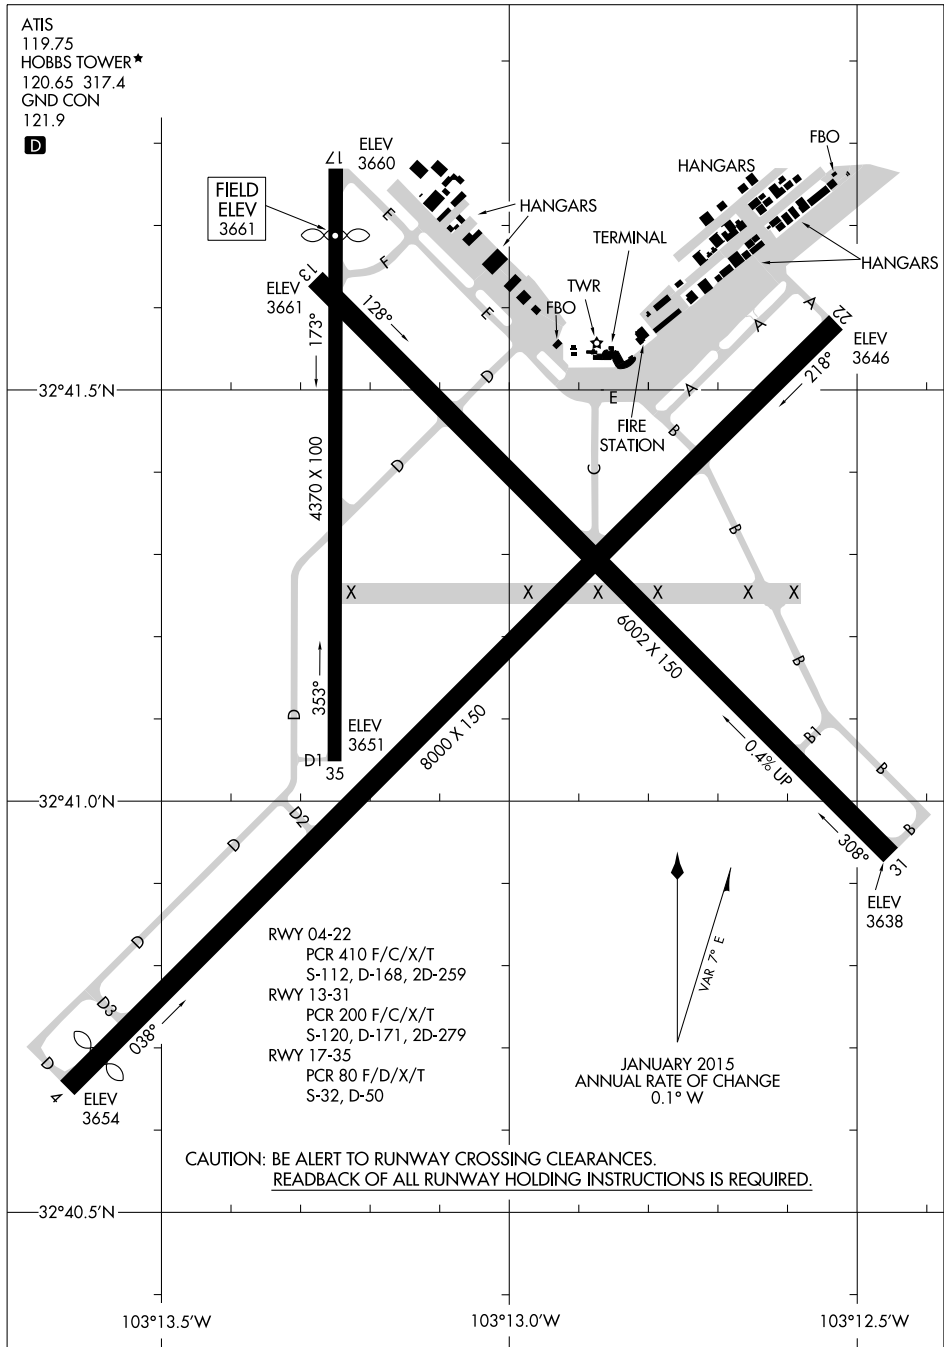

# AIRPORT DIAGRAM

AL-851 (FAA)

LEA COUNTY RGNL (HOB)  
HOBBES, NEW MEXICO

ATIS  
 119.75  
 HOBBS TOWER\*  
 120.65 317.4  
 GND CON  
 121.9  
**D**

SW-1, 14 MAY 2026 to 11 JUN 2026

SW-1, 14 MAY 2026 to 11 JUN 2026

# AIRPORT DIAGRAM

HOBBES, NEW MEXICO  
LEA COUNTY RGNL (HOB)