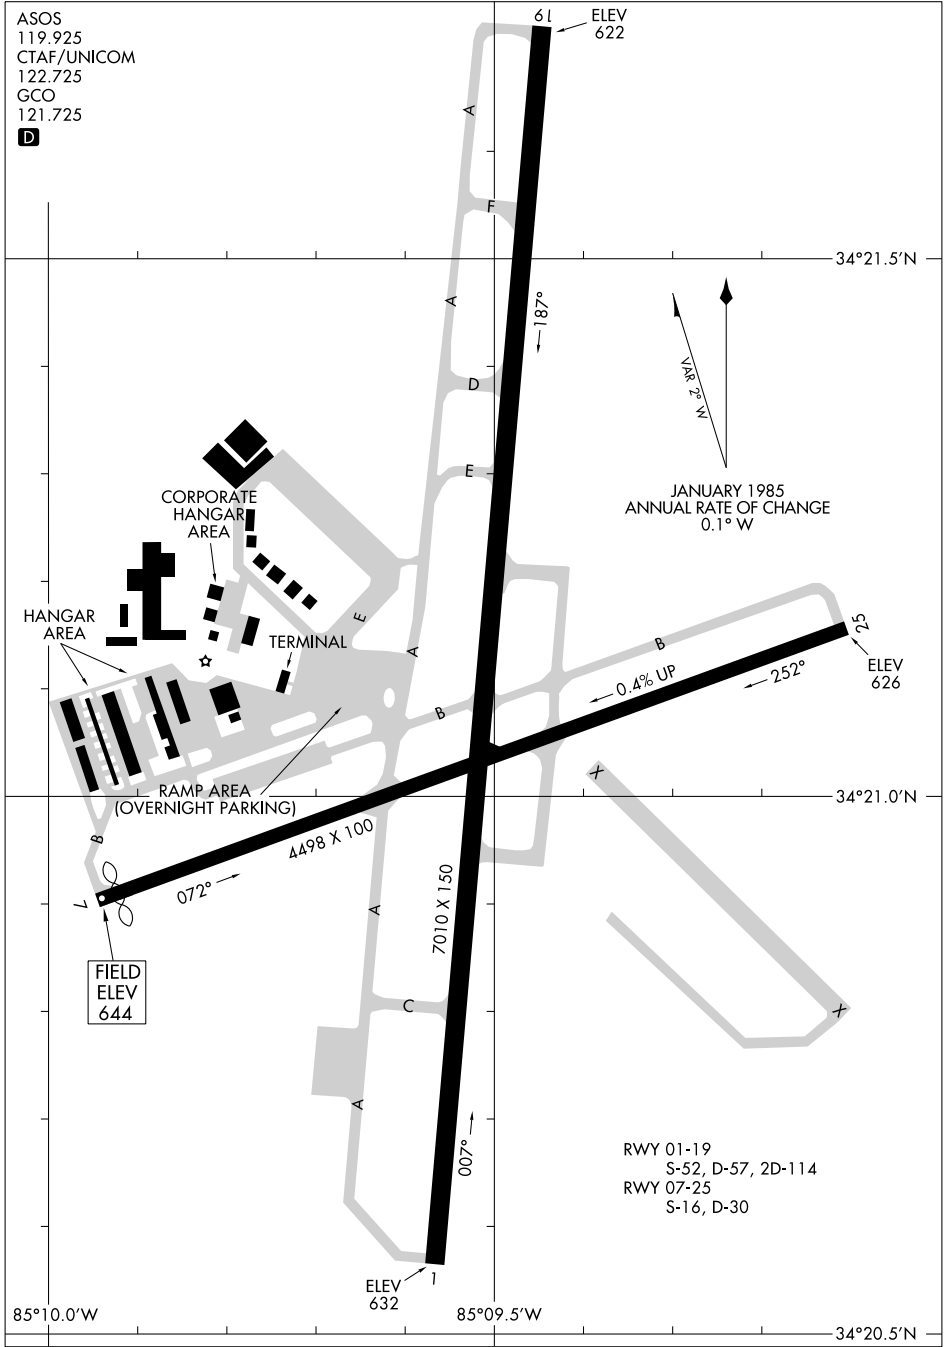

26134

AIRPORT DIAGRAM

RICHARD B RUSSELL RGNL - J H TOWERS FLD (R.M.G)

AL-855 (FAA)

ROME, GEORGIA

ASOS
119.925
CTAF/UNICOM
122.725
GCO
121.725

D

SE-4, 14 MAY 2026 to 11 JUN 2026

SE-4, 14 MAY 2026 to 11 JUN 2026

AIRPORT DIAGRAM

26134

RICHARD B RUSSELL RGNL - J H TOWERS FLD (R.M.G)

ROME, GEORGIA