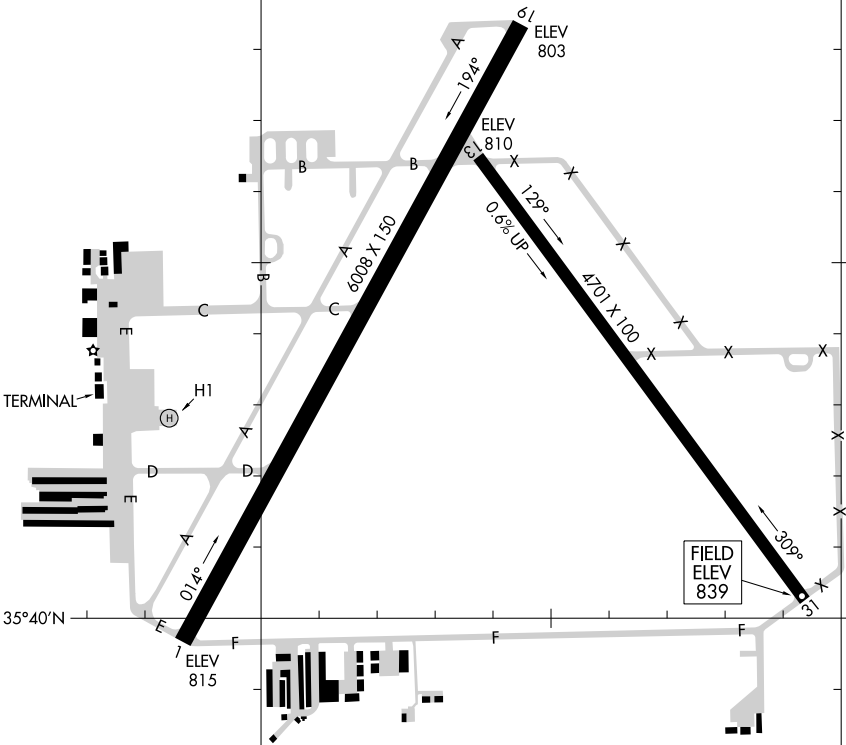

26134

AIRPORT DIAGRAM

AL-858 (FAA)

PASO ROBLES MUNI (P.R.B)
PASO ROBLES, CALIFORNIA

ASOS
120.125
CTAF/UNICOM
123.0

JANUARY 1980
ANNUAL RATE OF CHANGE
0.0° W

35°41'N

35°40'N

SW-3, 14 MAY 2026 to 11 JUN 2026

SW-3, 14 MAY 2026 to 11 JUN 2026

RWY 01-19
S-60, D-106, 2S-134, 2D-150
RWY 13-31
S-30, D-50, 2D-90

120°38'W

120°37'W

AIRPORT DIAGRAM

26134

PASO ROBLES, CALIFORNIA
PASO ROBLES MUNI (P.R.B)