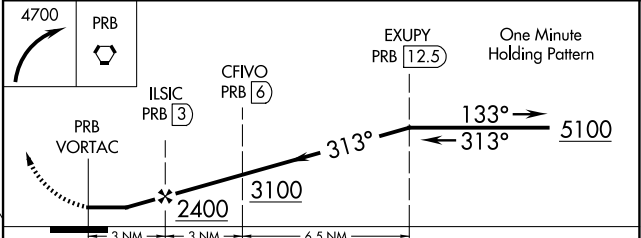

VORTAC PRB 114.3 Chan 90	APP CRS 313°	Rwy Ldg TDZE Apt Elev	N/A N/A 839
--	------------------------	-----------------------------	--

VOR-B

PASO ROBLES MUNI (PRB)

▽ ▲ DME required.	MISSED APPROACH: Climbing right turn to 4700 in PRB VORTAC holding pattern, continue climb-in hold to 4700.
------------------------------------	---

ASOS 120.125	OAKLAND CENTER 128.7 307.0	UNICOM 123.0 (CTAF) 0
------------------------	--------------------------------------	---------------------------------

CATEGORY	A	B	C	D
CIRCLING	1560-1	721 (800-1)	1560-2 721 (800-2)	1720-3 881 (900-3)