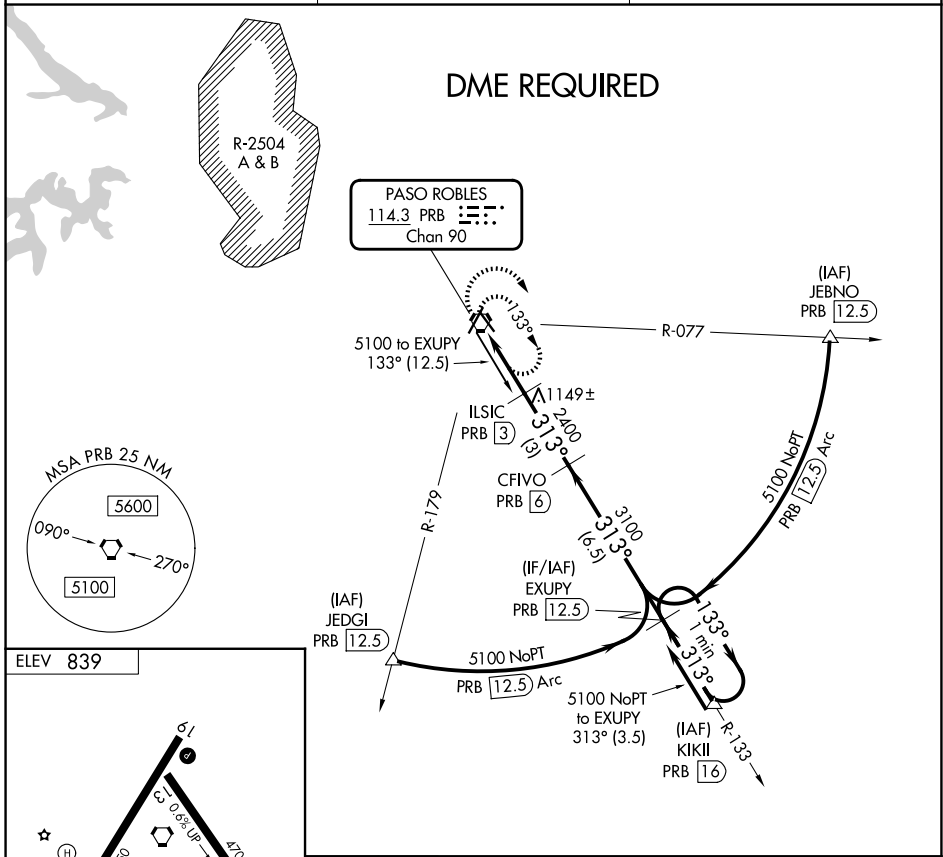

VORTAC PRB 114.3 Chan 90	APP CRS 313°	Rwy Ldg TDZE Apt Elev	N/A N/A 839
--	------------------------	-----------------------------	--

VOR-B

PASO ROBLES MUNI (PRB)

▽ ▲ DME required.	MISSED APPROACH: Climbing right turn to 4700 in PRB VORTAC holding pattern, continue climb-in hold to 4700.
------------------------------------	---

ASOS 120.125	OAKLAND CENTER 128.7 307.0	UNICOM 123.0 (CTAF) 0
------------------------	--------------------------------------	---------------------------------

CATEGORY	A	B	C	D
CIRCLING	1560-1	721 (800-1)	1560-2 721 (800-2)	1720-3 881 (900-3)

VOR-B

SW-3, 14 MAY 2026 to 11 JUN 2026

SW-3, 14 MAY 2026 to 11 JUN 2026