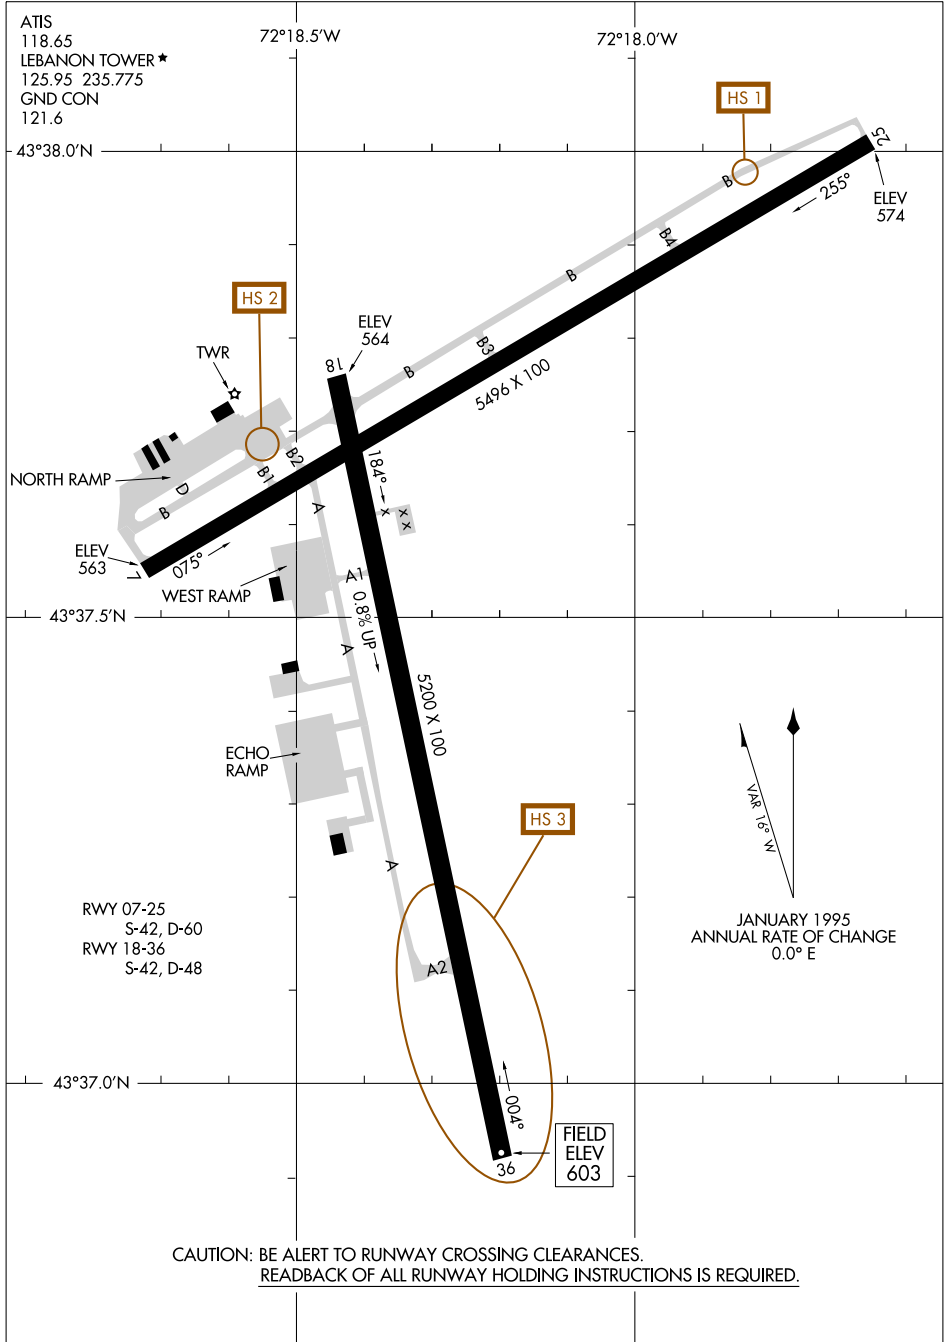

AIRPORT DIAGRAM

AL-859 (FAA)

LEBANON MUNI (L^EB)
LEBANON, NEW HAMPSHIRE

NE-1, 14 MAY 2026 to 11 JUN 2026

NE-1, 14 MAY 2026 to 11 JUN 2026

AIRPORT DIAGRAM

LEBANON, NEW HAMPSHIRE
LEBANON MUNI (L^EB)