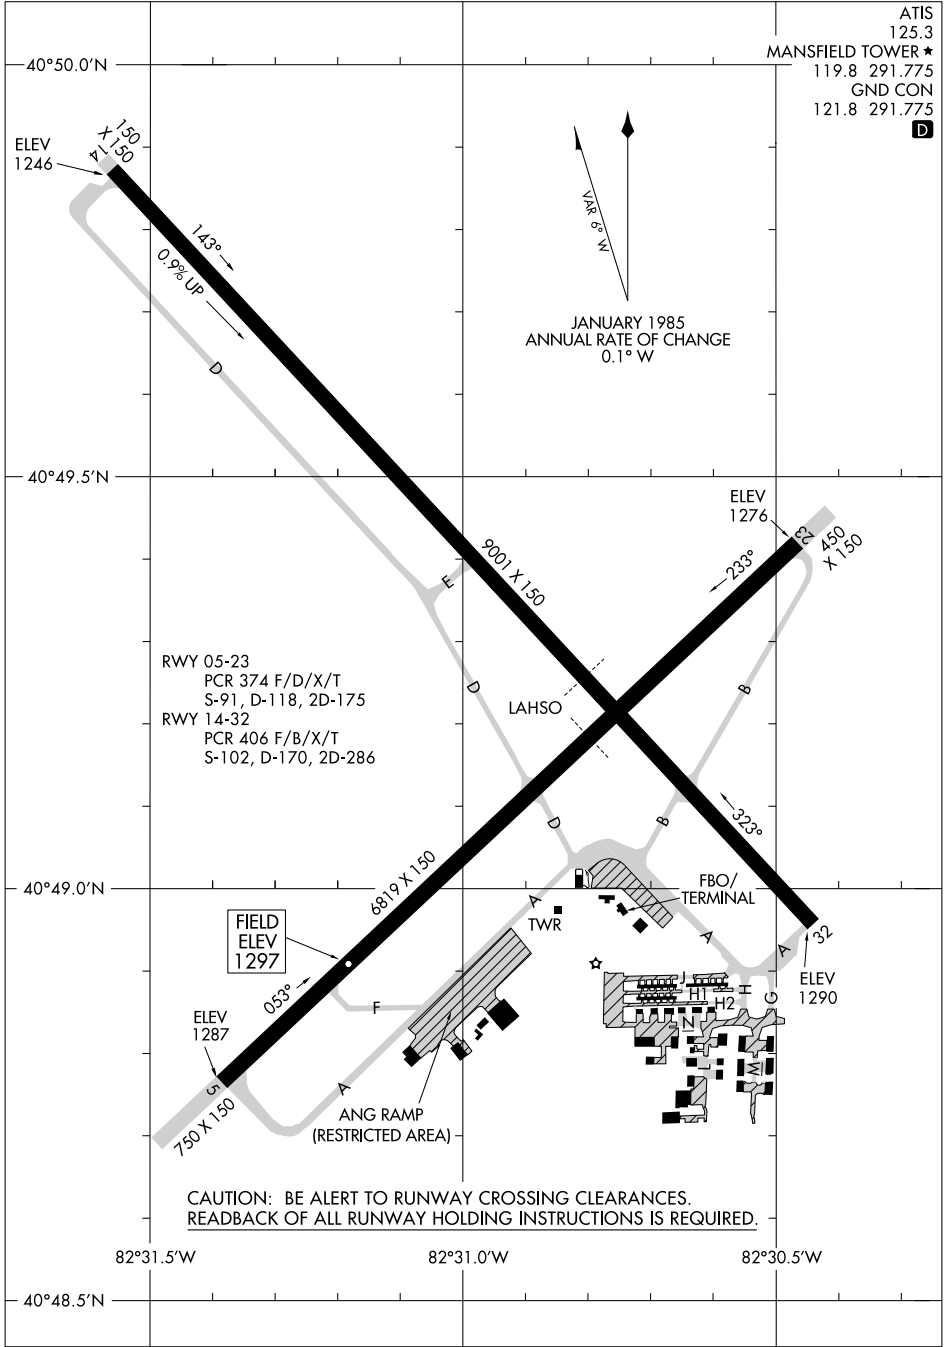

AIRPORT DIAGRAM

AL-860 (FAA)

MANSFIELD LAHM RGNL (MFD)
MANSFIELD, OHIO

ATIS 125.3
 MANSFIELD TOWER ★ 119.8 291.775
 GND CON 121.8 291.775

EC-2, 14 MAY 2026 to 11 JUN 2026

EC-2, 14 MAY 2026 to 11 JUN 2026

AIRPORT DIAGRAM

MANSFIELD, OHIO
MANSFIELD LAHM RGNL (MFD)