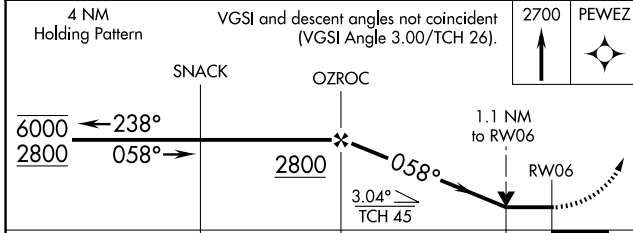

WAAS CH 72842 W06A	APP CRS 058°	Rwy Ldg TDZE 1136 Apt Elev 1140

RNAV (GPS) RWY 6

RICHMOND MUNI (RID)

RNP APCH.		MISSED APPROACH: Climb to 2700 direct PEWEZ and hold.	
▼ Circling Rwy 15 NA at night. Rwy 6 helicopter visibility reduction below ¾ SM NA.			
AWOS-3 121.225	COLUMBUS APP CON 134.45 352.05	CLNC DEL 133.55	UNICOM 122.7 (CTAF)

EC-2, 14 MAY 2026 to 11 JUN 2026

EC-2, 14 MAY 2026 to 11 JUN 2026

ELEV 1140	D	TDZE 1136

CATEGORY	A	B	C	D
LP MDA	1500-1		364 (400-1)	
RNAV MDA	1520-1	384 (400-1)	1520-1½	384 (400-1½)
CIRCLING	1600-1	460 (500-1)	1600-1½	1700-2
			460 (500-1½)	560 (600-2)

MRL Rwy 6-24 and 15-33
REIL Rwy 6