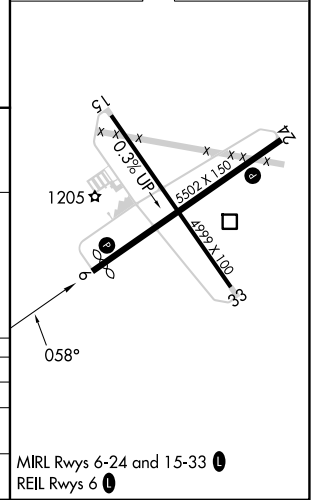

ELEV 1140	D	TDZE 1136