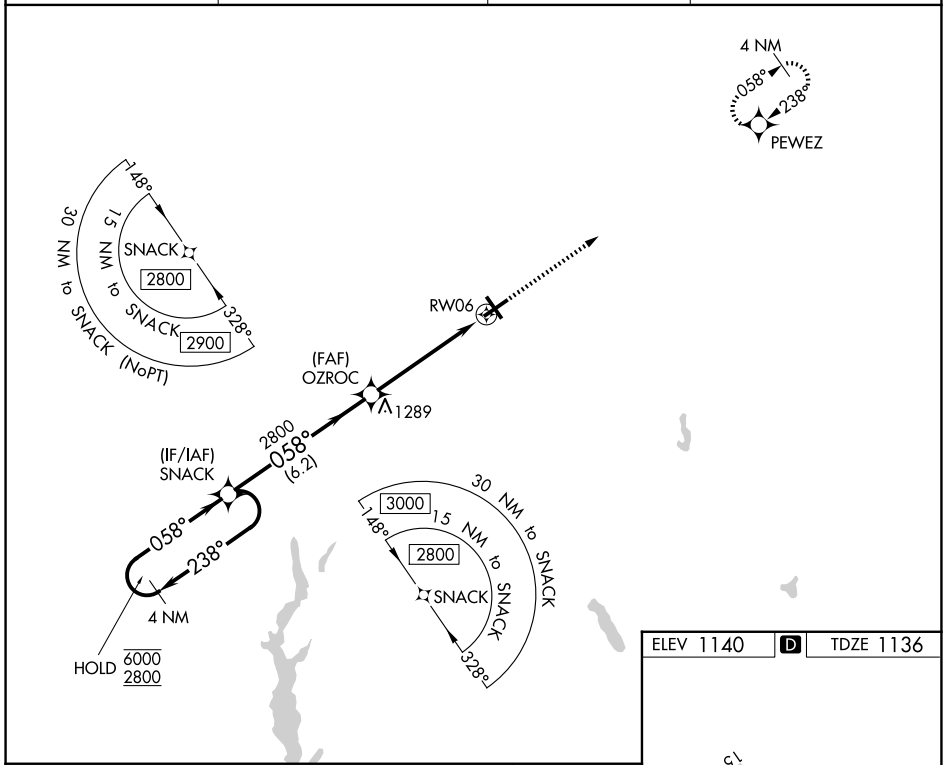

WAAS CH 72842 W06A	APP CRS 058°	Rwy Ldg TDZE 1136 Apt Elev 1140
--	------------------------	--

RNAV (GPS) RWY 6

RICHMOND MUNI (RID)

RNP APCH.		MISSED APPROACH: Climb to 2700 direct PEWEZ and hold.	
<p>▼ Circling Rwy 15 NA at night. Rwy 6 helicopter visibility reduction below ¾ SM NA.</p>			
AWOS-3 121.225	COLUMBUS APP CON 134.45 352.05	CLNC DEL 133.55	UNICOM 122.7 (CTAF)

EC-2, 14 MAY 2026 to 11 JUN 2026

EC-2, 14 MAY 2026 to 11 JUN 2026

ELEV 1140	D	TDZE 1136
-----------	----------	-----------

CATEGORY	A	B	C	D
LP MDA	1500-1		364 (400-1)	
RNAV MDA	1520-1	384 (400-1)	1520-1½	384 (400-1½)
CIRCLING	1600-1	460 (500-1)	1600-1½	1700-2
			460 (500-1½)	560 (600-2)

MRL Rwy 6-24 and 15-33
REIL Rwy 6