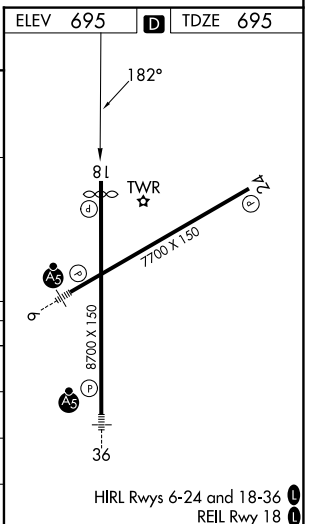

WAAS CH 42802 W18A	APP CRS 182°	Rwy Ldg TDZE Apt Elev 8201 695 695
--	------------------------	--

RNAV (GPS) RWY 18

GREEN BAY/AUSTIN STRAUBEL INTL (GRB)

RNP APCH.

For uncompensated Baro-VNAV systems, LNAV/VNAV NA below ASR -16° C or above 54° C.

MISSED APPROACH: Climb to 2500 direct SENNA and hold.

ATIS 124.1	GREEN BAY APP CON* 119.4 338.2	GREEN BAY TOWER* 118.7 (CTAF) 257.8	GND CON 121.9
----------------------	--	---	-------------------------