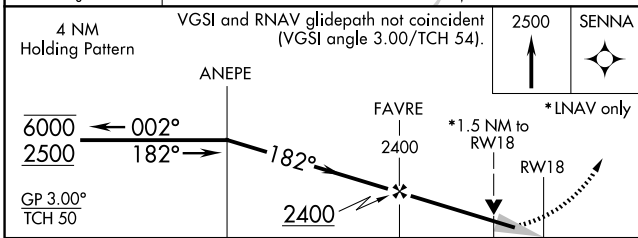

WAAS CH 42802 W18A	APP CRS 182°	Rwy Ldg TDZE Apt Elev 8201 695 695
--	------------------------	--

RNAV (GPS) RWY 18

GREEN BAY/AUSTIN STRAUBEL INTL (GRB)

RNP APCH.

For uncompensated Baro-VNAV systems, LNAV/VNAV NA below ASR -16° C or above 54° C.

MISSED APPROACH: Climb to 2500 direct SENNA and hold.

ATIS 124.1	GREEN BAY APP CON* 119.4 338.2	GREEN BAY TOWER* 118.7 (CTAF) 257.8	GND CON 121.9
----------------------	--	---	-------------------------