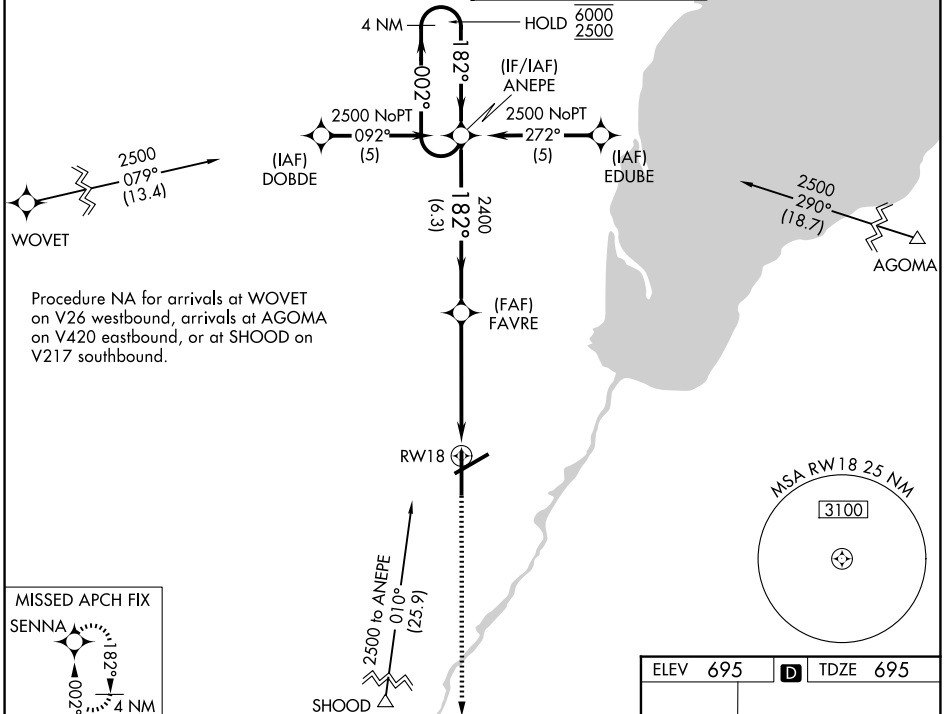

WAAS CH 42802 W18A	APP CRS 182°	Rwy Ldg TDZE Apt Elev 8201 695 695
--	------------------------	--

RNAV (GPS) RWY 18

GREEN BAY/AUSTIN STRAUBEL INTL (GRB)

RNP APCH.

For uncompensated Baro-VNAV systems, LNAV/VNAV NA below ASR -16° C or above 54° C.

MISSED APPROACH: Climb to 2500 direct SENNA and hold.

ATIS 124.1	GREEN BAY APP CON* 119.4 338.2	GREEN BAY TOWER* 118.7 (CTAF) 257.8	GND CON 121.9
----------------------	--	---	-------------------------

CATEGORY	A	B	C	D
LPV DA		979-7 ⁸	284 (300-7 ⁸)	
LNAV/VNAV DA		1187-13 ⁸	492 (500-13 ⁸)	
LNAV MDA	1220-1	525 (600-1)	1220-1 ¹ / ₂	525 (600-1 ¹ / ₂)
CIRCLING	1220-1	525 (600-1)	1300-1 ³ / ₄ 605 (700-1 ³ / ₄)	1300-2 605 (700-2)