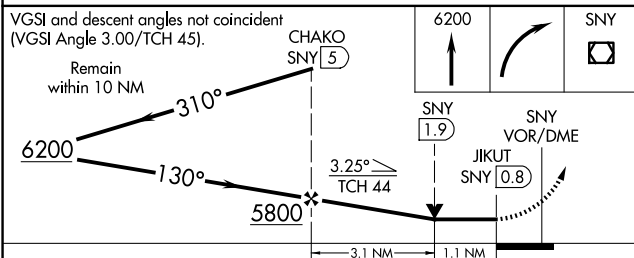

VOR/DME SNY 115.9 Chan 106	APP CRS 130°	Rwy Idg 6600 TDZE 4313 Apt Elev 4313
------------------------------------------------	------------------------	-----------------------------------------------------------------

VOR/DME RWY 13

SIDNEY MUNI/LLOYD W CARR FLD (SNY)

⚠ VDP NA when using Kimball altimeter setting. When local altimeter setting not received, use Kimball altimeter setting; increase all MDAs 160 feet and visibility Cats C and D ½ SM.

⚠ MISSED APPROACH: Climb to 6200 then right turn direct SNY VOR/DME and hold.

ASOS 125.775	DENVER CENTER 118.475 225.4	UNICOM 122.8 (CTAF) 0
------------------------	---------------------------------------	---------------------------------