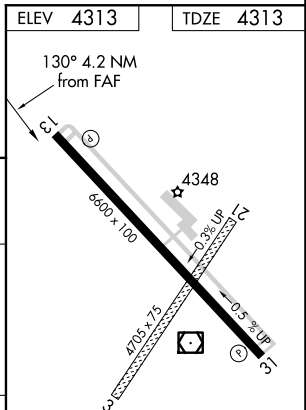

VOR/DME SNY 115.9 Chan 106	APP CRS 130°	Rwy Idg 6600 TDZE 4313 Apt Elev 4313
------------------------------------------------	------------------------	-----------------------------------------------------------------

VOR/DME RWY 13

SIDNEY MUNI/LLOYD W CARR FLD (SNY)

⚠ VDP NA when using Kimball altimeter setting. When local altimeter setting not received, use Kimball altimeter setting; increase all MDAs 160 feet and visibility Cats C and D ½ SM.

⚠ MISSED APPROACH: Climb to 6200 then right turn direct SNY VOR/DME and hold.

ASOS 125.775	DENVER CENTER 118.475 225.4	UNICOM 122.8 (CTAF) 0
------------------------	---------------------------------------	---------------------------------

CATEGORY	A	B	C	D
	4760-1 447 (500-1)	4780-1 467 (500-1)	4920-1¾ 607 (700-1¾)	4700-1¼ 387 (400-1¼) 4960-2 647 (700-2)
S-13	4700-1 387 (400-1)			4700-1¼ 387 (400-1¼)
CIRCLING	4760-1 447 (500-1)	4780-1 467 (500-1)	4920-1¾ 607 (700-1¾)	4960-2 647 (700-2)