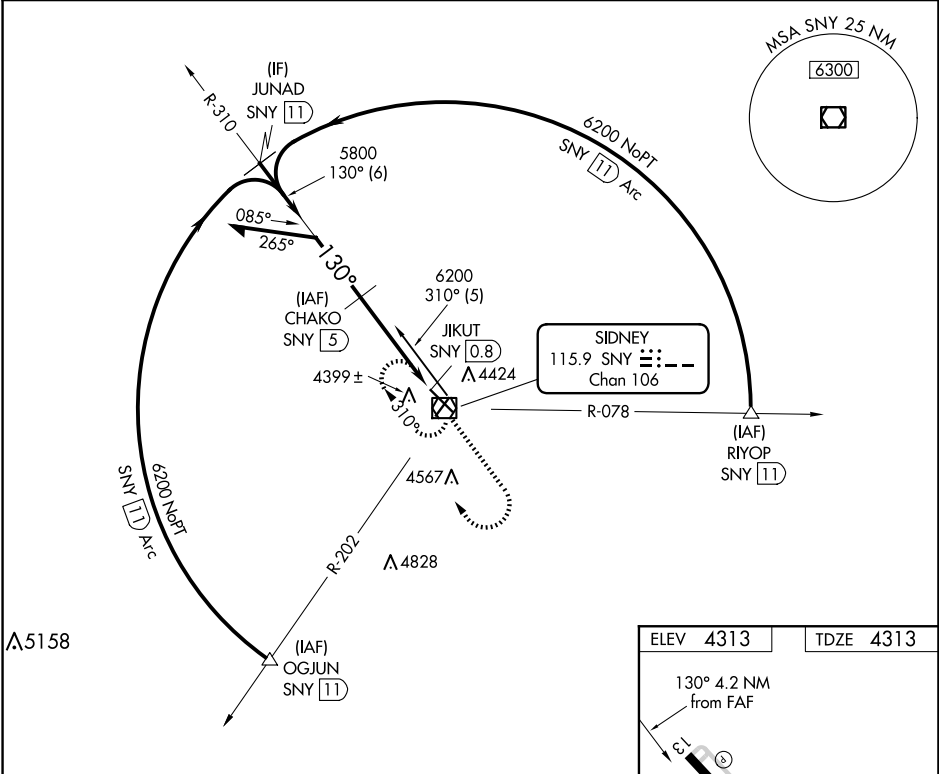

VOR/DME SNY 115.9 Chan 106	APP CRS 130°	Rwy Idg 6600 TDZE 4313 Apt Elev 4313
------------------------------------------------	------------------------	-----------------------------------------------------------------

VOR/DME RWY 13

SIDNEY MUNI/LLOYD W CARR FLD (SNY)

⚠ VDP NA when using Kimball altimeter setting. When local altimeter setting not received, use Kimball altimeter setting; increase all MDAs 160 feet and visibility Cats C and D ½ SM.

⚠ MISSED APPROACH: Climb to 6200 then right turn direct SNY VOR/DME and hold.

ASOS 125.775	DENVER CENTER 118.475 225.4	UNICOM 122.8 (CTAF) 0
------------------------	---------------------------------------	---------------------------------

REIL Rwys 13 and 31 0
HIRL Rwy 13-31 0

NC-2, 14 MAY 2026 to 11 JUN 2026

NC-2, 14 MAY 2026 to 11 JUN 2026