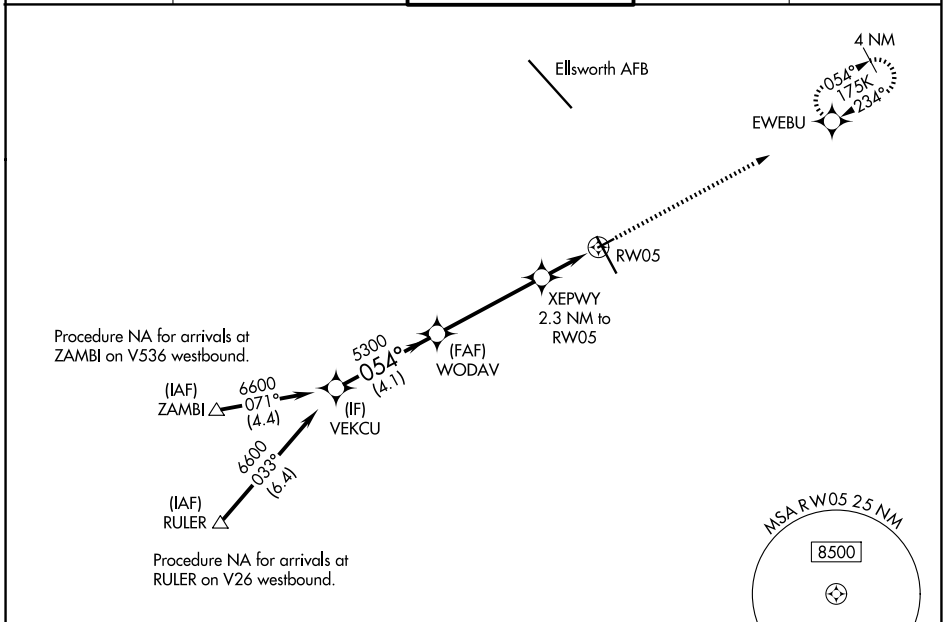

WAAS CH 82633 W05A	APP CRS 054°	Rwy Ldg 3601 TDZE 3199 Apt Elev 3204
--	------------------------	--

RNAV (GPS) RWY 5

RAPID CITY RGNL (RAP)

⚠ For uncompensated Baro-VNAV systems, LNAV/VNAV NA below -21°C (-5°F) or above 54°C (130°F). DME/DME RNP-0.3 NA. When local altimeter setting not received, use Ellsworth AFB altimeter setting and increase all DA 25 feet and all MDA 40 feet. VDP and Baro-VNAV NA with Ellsworth AFB altimeter setting.

⚠ MISSED APPROACH: Climb to 5300 direct EWEBU and hold.

ASOS 118.525	ELLSWORTH APP CON * 119.5 259.1	RAPID CITY TOWER * 125.85 (CTAF) 0 257.8	GND CON 121.9	UNICOM 122.95
------------------------	---	--	-------------------------	-------------------------

NC-1, 14 MAY 2026 to 11 JUN 2026

NC-1, 14 MAY 2026 to 11 JUN 2026

ELEV 3204	D	TDZE 3199
-----------	----------	-----------

	VEKCU	WODAV	XEPWY	RWY 5	EWEBU
	6600	5300	5300	5300	5300
	4.1 NM	4.3 NM	1.4 NM	0.9 NM	
CATEGORY	A	B	C	D	
LPV DA	3449-1	250 (300-1)			NA
LNAV/VNAV DA	3449-1	250 (300-1)			NA
LNAV MDA	3500-1	301 (300-1)			NA
CIRCLING	3660-1 456 (500-1)	3840-1 636 (700-1)			NA

*LNAV only.