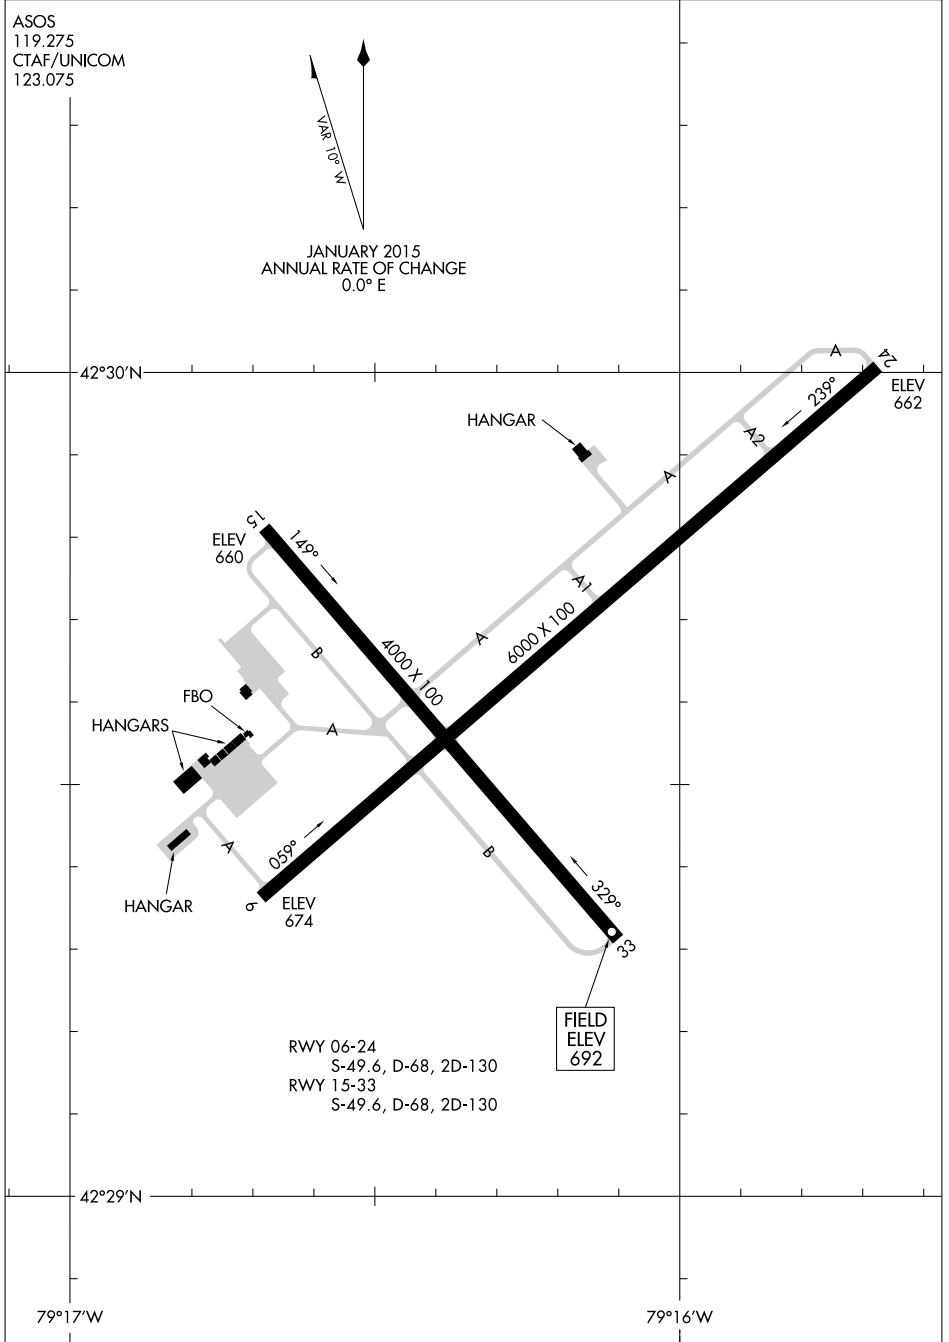

ASOS  
119.275  
CTAF/UNICOM  
123.075

VAR 10° N  
JANUARY 2015  
ANNUAL RATE OF CHANGE  
0.0° E

NE-2, 14 MAY 2026 to 11 JUN 2026

NE-2, 14 MAY 2026 to 11 JUN 2026