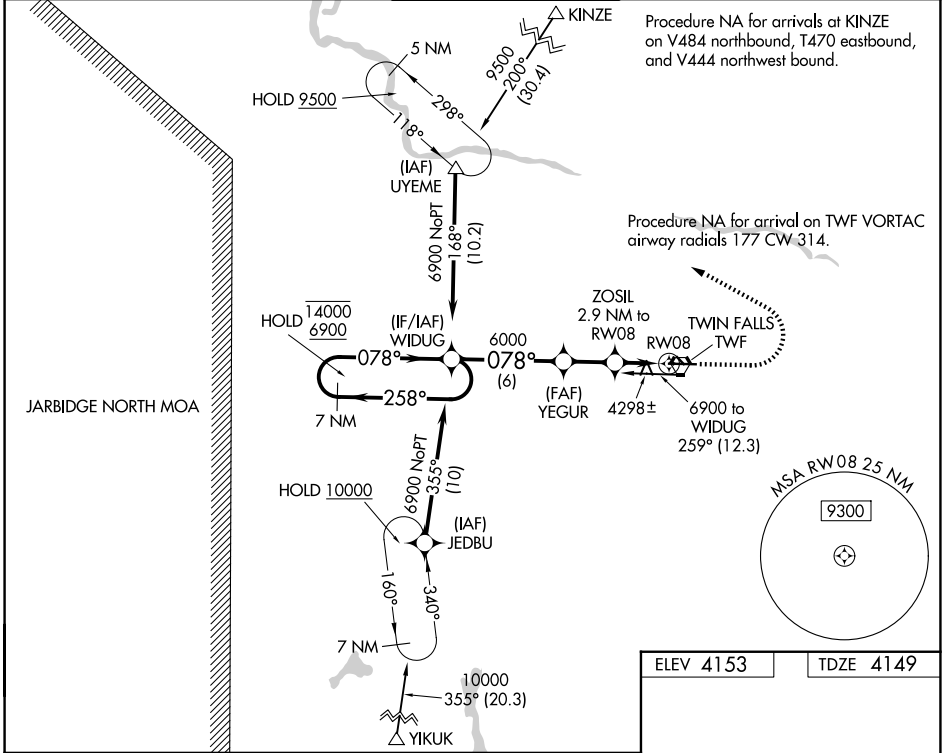

WAAS CH 40211 W08A	APP CRS 078°	Rwy Ldg TDZE Apt Elev	8704 4149 4153
--	------------------------	-----------------------------	---

RNAV (GPS) RWY 8

JOSLIN FLD/MAGIC VALLEY RGNL (TWF')

RNP APCH - GPS.		MISSED APPROACH: Climb to 5000 then climbing left turn to 6000 direct UYEME and hold.	
<p>▼ For uncompensated Baro-VNAV systems, LNAV/VNAV NA below -15°C or above 54°C. Circling Rwy 30 NA at night.</p>			

ASOS 135.025	TWIN FALLS APP CON * 126.7 353.75	TWIN FALLS TOWER * 118.2 (CTAF) 0 317.5	GND CON 121.7	UNICOM 122.95
------------------------	---	---	-------------------------	-------------------------

NW-1, 14 MAY 2026 to 11 JUN 2026

NW-1, 14 MAY 2026 to 11 JUN 2026

CATEGORY	A	B	C	D
LPV DA		4349-3/4	200 (200-3/4)	
LNAV/VNAV DA		4583-1 1/4	434 (500-1 1/4)	
LNAV MDA	4560-1	411 (500-1)	4560-1 1/8	411 (500-1 1/8)
CIRCLING	4700-1 547 (600-1)	4780-1 627 (700-1)	5100-2 3/4 947 (1000-2 3/4)	5100-3 947 (1000-3)

ELEV 4153	TDZE 4149
-----------	-----------