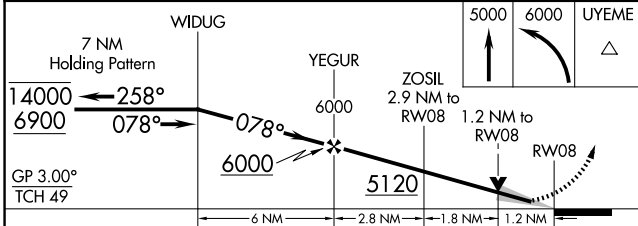

CATEGORY	A	B	C	D
LPV DA		4349-3/4	200 (200-3/4)	
LNAV/VNAV DA		4583-1 1/4	434 (500-1 1/4)	
LNAV MDA	4560-1	411 (500-1)	4560-1 1/8	411 (500-1 1/8)
CIRCLING	4700-1 547 (600-1)	4780-1 627 (700-1)	5100-2 3/4 947 (1000-2 3/4)	5100-3 947 (1000-3)

ELEV 4153	TDZE 4149