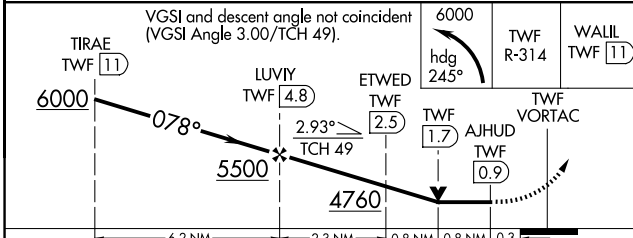

VORTAC TWF 113.1 Chan 78	APP CRS 078°	Rwy Ldg TDZE Apt Elev	8704 4149 4154
--	------------------------	-----------------------------	---

VOR/DME RWY 8
JOSLIN FLD/MAGIC VALLEY RGNL (TWF)

⚠ Circling to Rwy 30 NA at night. VDP NA with Jerome altimeter setting. When local altimeter setting not received, use Jerome altimeter setting and increase all MDA 60 feet and S-8 Cats C and D visibility ¼ mile and Circling Cat C visibility ¼ mile.

MISSED APPROACH: Climbing left turn to 6000 on heading 245° and TWF R-314 to WALL/TWF 11 DME and hold.

ASOS 135.025	TWIN FALLS APP CON * 126.7 353.75	TWIN FALLS TOWER * 118.2 (CTAF) 317.5	GND CON 121.7	UNICOM 122.95
------------------------	---	---	-------------------------	-------------------------

NW-1, 14 MAY 2026 to 11 JUN 2026

NW-1, 14 MAY 2026 to 11 JUN 2026

ELEV 4154	TDZE 4149
-----------	-----------

CATEGORY	A	B	C	D
S-8	4560-1	411 (500-1)	4560-1 1/8	411 (500-1 1/8)
CIRCLING	4700-1 546 (600-1)	4780-1 626 (700-1)	5100-2 3/4 946 (1000-2 3/4)	5100-3 946 (1000-3)