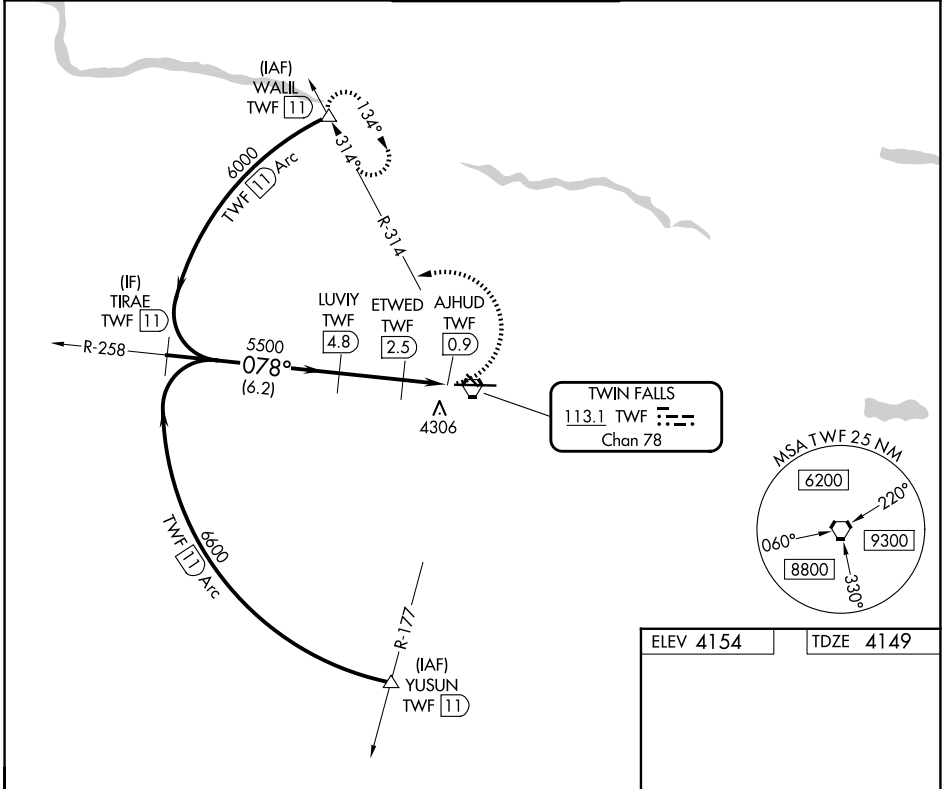

VORTAC TWF 113.1 Chan 78	APP CRS 078°	Rwy Ldg TDZE Apt Elev	8704 4149 4154
--	------------------------	-----------------------------	---

VOR/DME RWY 8
JOSLIN FLD/MAGIC VALLEY RGNL (TWF)

⚠ Circling to Rwy 30 NA at night. VDP NA with Jerome altimeter setting. When local altimeter setting not received, use Jerome altimeter setting and increase all MDA 60 feet and S-8 Cats C and D visibility ¼ mile and Circling Cat C visibility ¼ mile.

MISSED APPROACH: Climbing left turn to 6000 on heading 245° and TWF R-314 to WALL/TWF 11 DME and hold.

ASOS 135.025	TWIN FALLS APP CON * 126.7 353.75	TWIN FALLS TOWER * 118.2 (CTAF) 317.5	GND CON 121.7	UNICOM 122.95
------------------------	---	---	-------------------------	-------------------------

NW-1, 14 MAY 2026 to 11 JUN 2026

NW-1, 14 MAY 2026 to 11 JUN 2026

ELEV 4154	TDZE 4149
-----------	-----------

CATEGORY	A	B	C	D
S-8	4560-1	411 (500-1)	4560-1 1/8	411 (500-1 1/8)
CIRCLING	4700-1 546 (600-1)	4780-1 626 (700-1)	5100-2 3/4 946 (1000-2 3/4)	5100-3 946 (1000-3)

REIL Rwy 8 **1**
HIRL Rwy 8-26 **1**