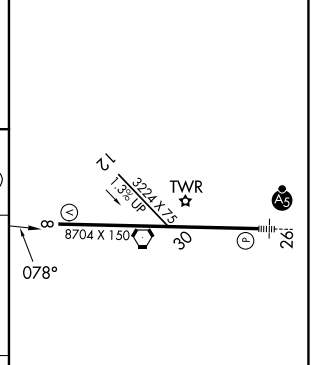

VORTAC TWF 113.1 Chan 78	APP CRS 078°	Rwy Ldg TDZE Apt Elev	8704 4149 4154
--	------------------------	-----------------------------	---

VOR/DME RWY 8
JOSLIN FLD/MAGIC VALLEY RGNL (TWF)

⚠ Circling to Rwy 30 NA at night. VDP NA with Jerome altimeter setting. When local altimeter setting not received, use Jerome altimeter setting and increase all MDA 60 feet and S-8 Cats C and D visibility ¼ mile and Circling Cat C visibility ¼ mile.

MISSED APPROACH: Climbing left turn to 6000 on heading 245° and TWF R-314 to WALL/TWF 11 DME and hold.

ASOS 135.025	TWIN FALLS APP CON * 126.7 353.75	TWIN FALLS TOWER * 118.2 (CTAF) 317.5	GND CON 121.7	UNICOM 122.95
------------------------	---	---	-------------------------	-------------------------

NW-1, 14 MAY 2026 to 11 JUN 2026

NW-1, 14 MAY 2026 to 11 JUN 2026

ELEV 4154	TDZE 4149
-----------	-----------

CATEGORY	A	B	C	D
S-8	4560-1	411 (500-1)	4560-1 1/8	411 (500-1 1/8)
CIRCLING	4700-1 546 (600-1)	4780-1 626 (700-1)	5100-2 3/4 946 (1000-2 3/4)	5100-3 946 (1000-3)