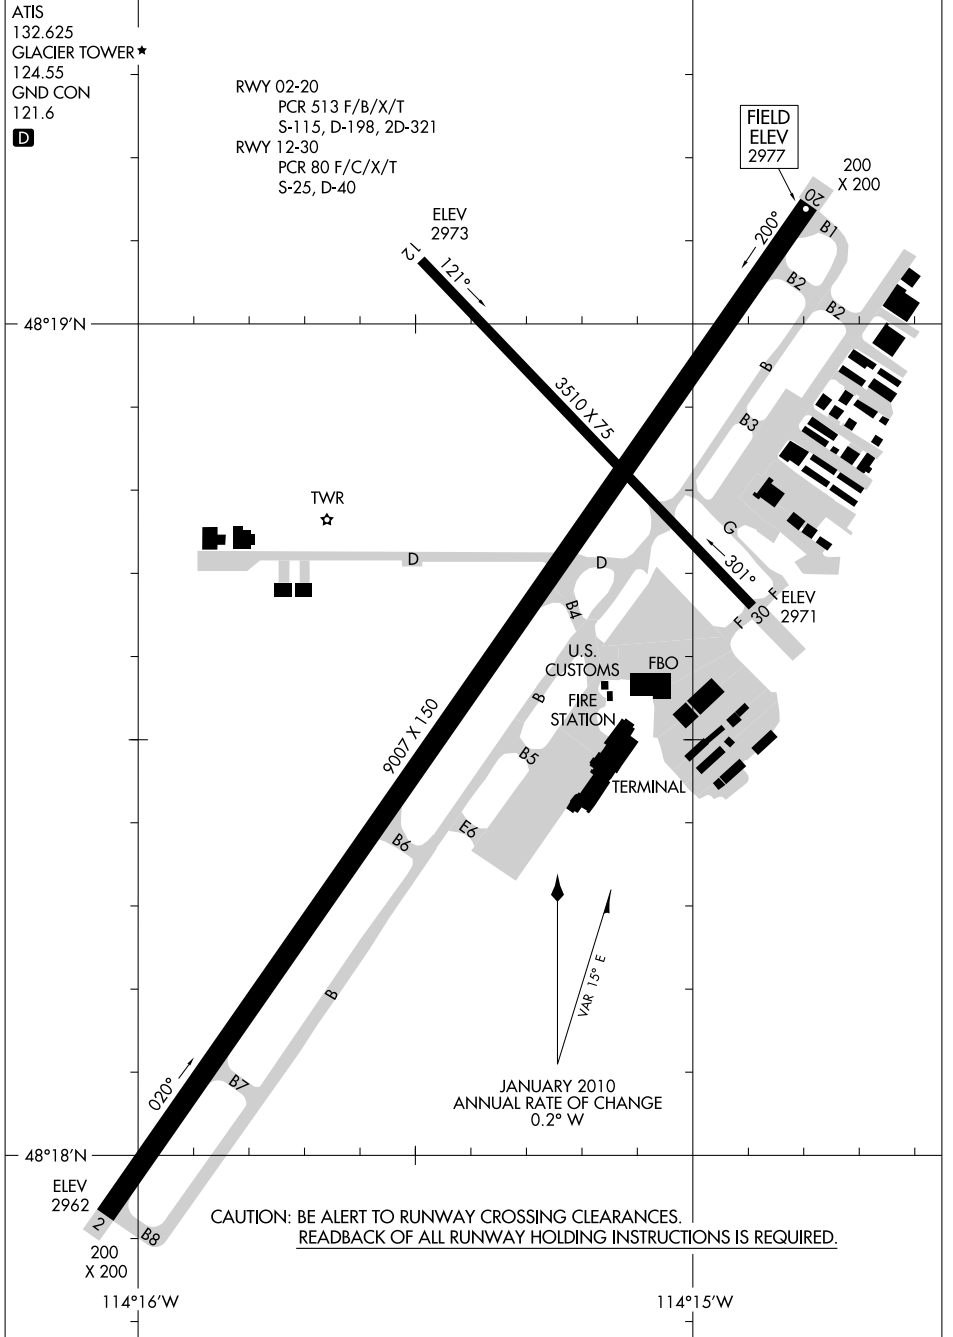

26134

AIRPORT DIAGRAM

AL-887 (FAA)

GLACIER PARK INTL (GPI)
KALISPELL, MONTANA

NW-1, 14 MAY 2026 to 11 JUN 2026

NW-1, 14 MAY 2026 to 11 JUN 2026

AIRPORT DIAGRAM

26134