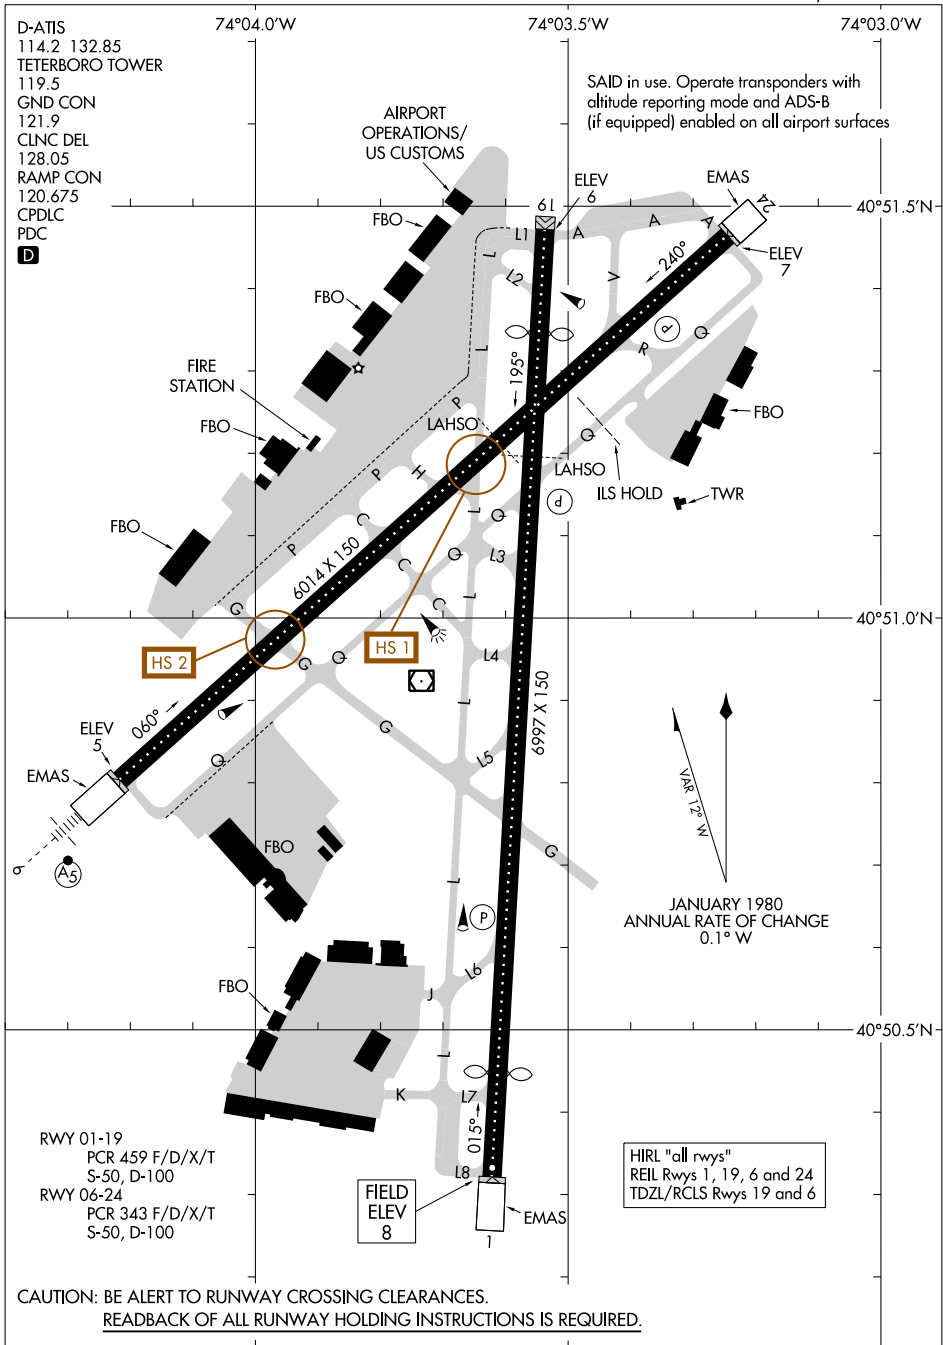

AIRPORT DIAGRAM

AL-890 (FAA)

TETERBORO (TEB)
TETERBORO, NEW JERSEY

NE-2, 14 MAY 2026 to 11 JUN 2026

NE-2, 14 MAY 2026 to 11 JUN 2026

AIRPORT DIAGRAM

TETERBORO, NEW JERSEY
TETERBORO (TEB)