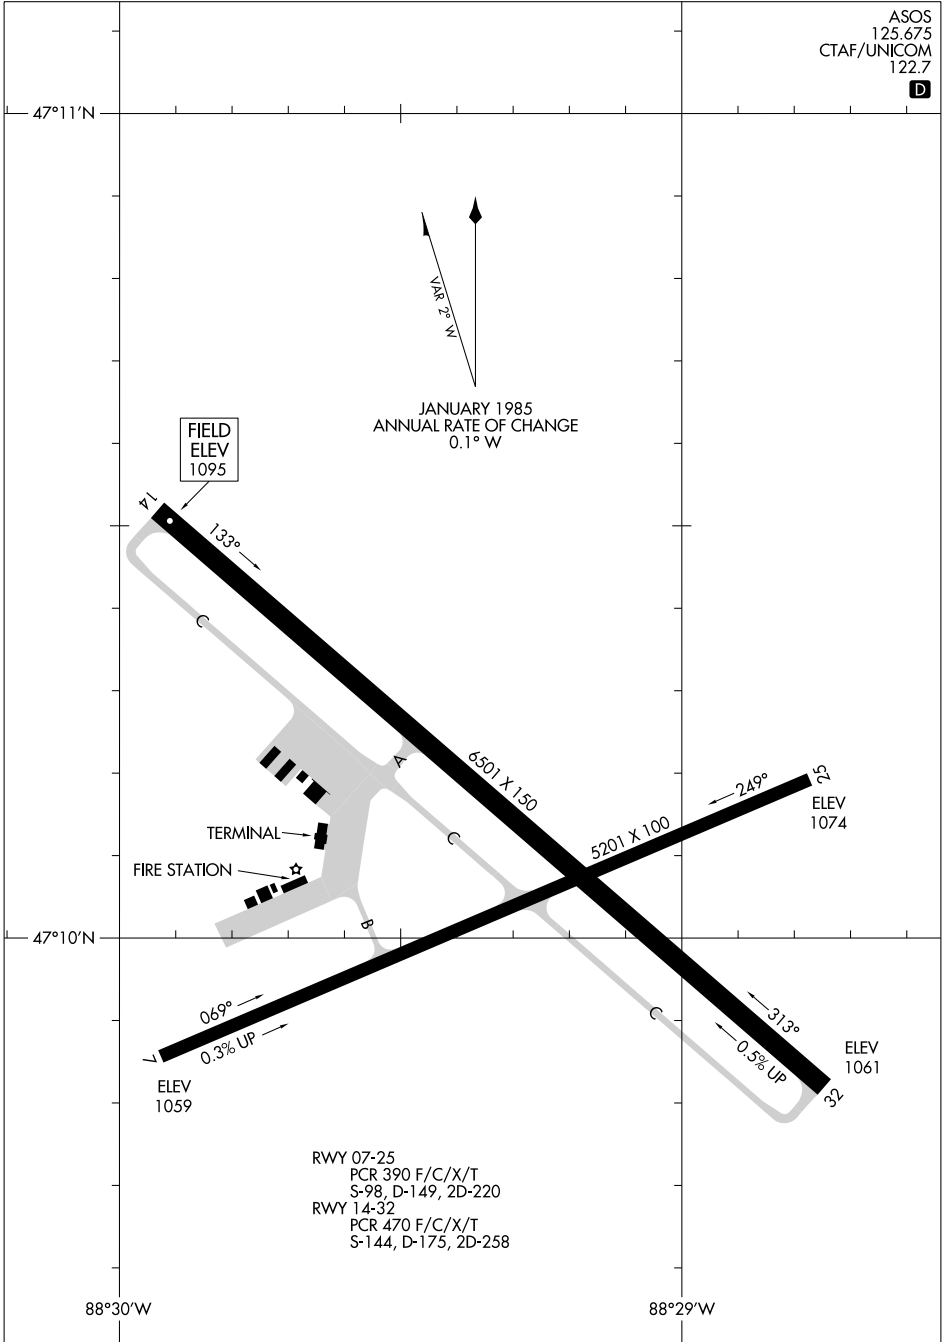

AIRPORT DIAGRAM

AL-896 (FAA)

HOUGHTON COUNTY MEML (CMX)

HANCOCK, MICHIGAN

ASOS
125.675
CTAF/UNICOM
122.7

EC-1, 14 MAY 2026 to 11 JUN 2026

EC-1, 14 MAY 2026 to 11 JUN 2026

AIRPORT DIAGRAM

HOUGHTON COUNTY MEML (CMX)

HANCOCK, MICHIGAN