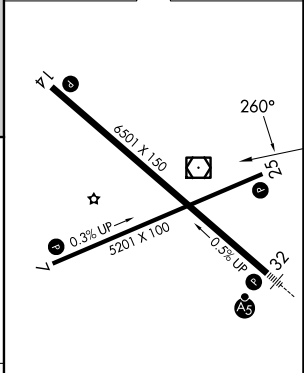

VOR/DME CMX	APP CRS	Rwy Ldg	5201
112.8	260°	TDZE	1075
Chan 75		Apt Elev	1095

VOR RWY 25

HOUGHTON COUNTY MEML (CMX)

⚠ Rwy 25 helicopter visibility reduction below ¾ SM NA. **⚠** MISSED APPROACH: Climb to 3100 then right turn direct CMX VOR/DME and hold.

CATEGORY	A	B	C	D
S-25	1620-1	545 (600-1)	1620-1 ³ / ₈ 545 (600-1 ³ / ₈)	1620 1 ³ / ₄ 545 (600-1 ³ / ₄)
CIRCLING	1620-1 525 (600-1)	1660-1 565 (600-1)	1700-1 ³ / ₄ 605 (700-1 ³ / ₄)	1820-2 ¹ / ₄ 725 (800-2 ¹ / ₄)