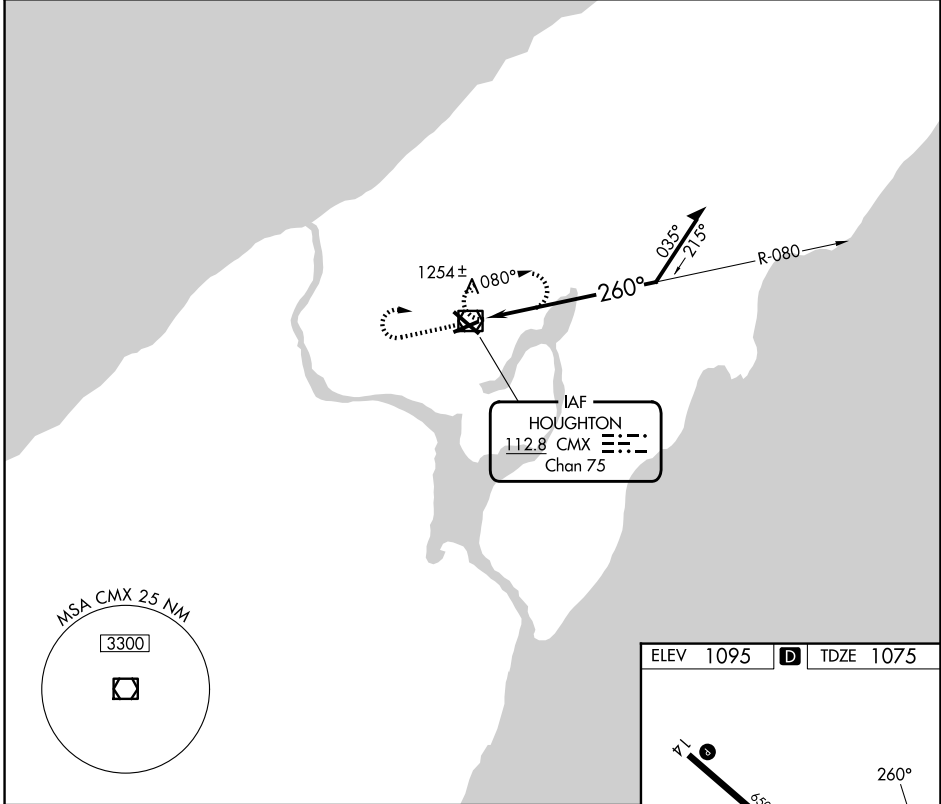

VOR/DME CMX	APP CRS	Rwy Ldg	5201
112.8	260°	TDZE	1075
Chan 75		Apt Elev	1095

VOR RWY 25

HOUGHTON COUNTY MEML (CMX)

⚠ Rwy 25 helicopter visibility reduction below ¾ SM NA. **⚠** MISSED APPROACH: Climb to 3100 then right turn direct CMX VOR/DME and hold.

ASOS 125.675	MINNEAPOLIS CENTER 133.55 379.1	UNICOM 122.7 (CTAF) 0
------------------------	---	---------------------------------

EC-1, 14 MAY 2026 to 11 JUN 2026

EC-1, 14 MAY 2026 to 11 JUN 2026

ELEV 1095	D	TDZE 1075
-----------	----------	-----------