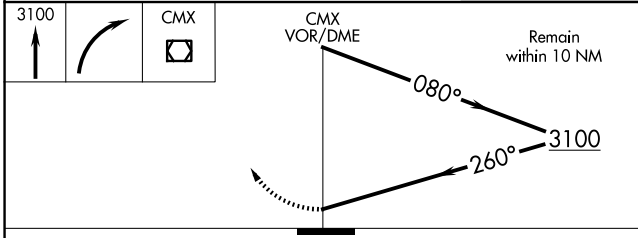

VOR/DME CMX	APP CRS	Rwy Ldg	5201
112.8	260°	TDZE	1075
Chan 75		Apt Elev	1095

VOR RWY 25

HOUGHTON COUNTY MEML (CMX)

⚠ Rwy 25 helicopter visibility reduction below ¾ SM NA. **⚠** MISSED APPROACH: Climb to 3100 then right turn direct CMX VOR/DME and hold.

ASOS 125.675	MINNEAPOLIS CENTER 133.55 379.1	UNICOM 122.7 (CTAF) 0

EC-1, 14 MAY 2026 to 11 JUN 2026

EC-1, 14 MAY 2026 to 11 JUN 2026

ELEV 1095	D	TDZE 1075

CATEGORY	A	B	C	D
S-25	1620-1	545 (600-1)	1620-1³/₈ 545 (600-1³/₈)	1620 1³/₄ 545 (600-1³/₄)
CIRCLING	1620-1 525 (600-1)	1660-1 565 (600-1)	1700-1³/₄ 605 (700-1³/₄)	1820-2¹/₄ 725 (800-2¹/₄)

MIRL Rwy 7-25 **0**
REIL Rwy 7, 14 and 25 **0**
HIRL Rwy 14-32 **0**