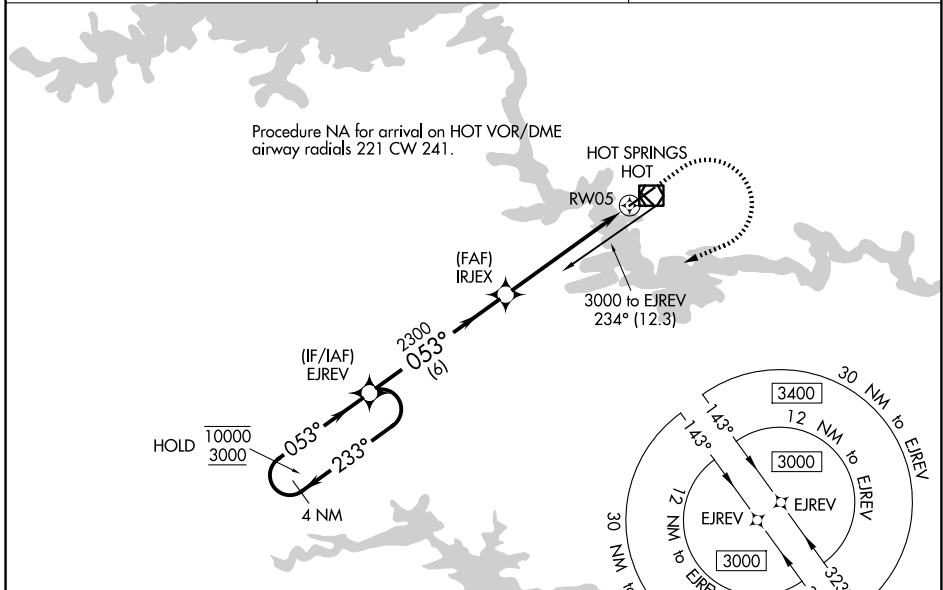

WAAS CH 86343 W05A	APP CRS 053°	Rwy Ldg TDZE Apt Elev	6595 516 540
--	------------------------	-----------------------------	---

RNAV (GPS) RWY 5

MEML FLD (HOT)

RNP APCH.	MALS R	MISSED APPROACH: Climb to 1300 then climbing right turn 3000 direct EJREV and hold.
NA For inop ALS, increase all Cats visibility to 1 2/3 SM.		

ASOS 119.925	MEMPHIS CENTER 128.475 377.15	UNICOM 123.0 (CTAF)
------------------------	---	-------------------------------

ELEV 540		TDZE 516
----------	--	----------

SC-1, 14 MAY 2026 to 11 JUN 2026

SC-1, 14 MAY 2026 to 11 JUN 2026