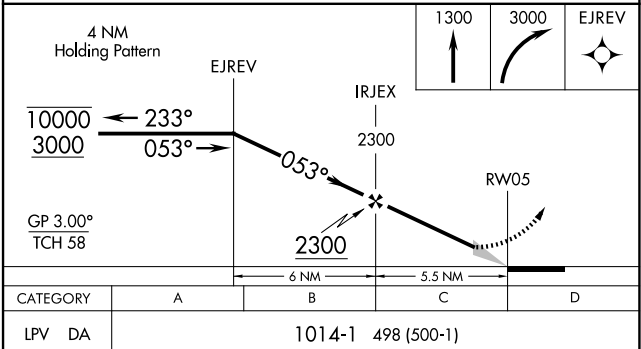

SC-1, 14 MAY 2026 to 11 JUN 2026

SC-1, 14 MAY 2026 to 11 JUN 2026