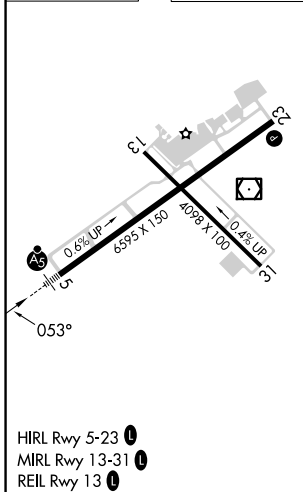

SC-1, 14 MAY 2026 to 11 JUN 2026

SC-1, 14 MAY 2026 to 11 JUN 2026