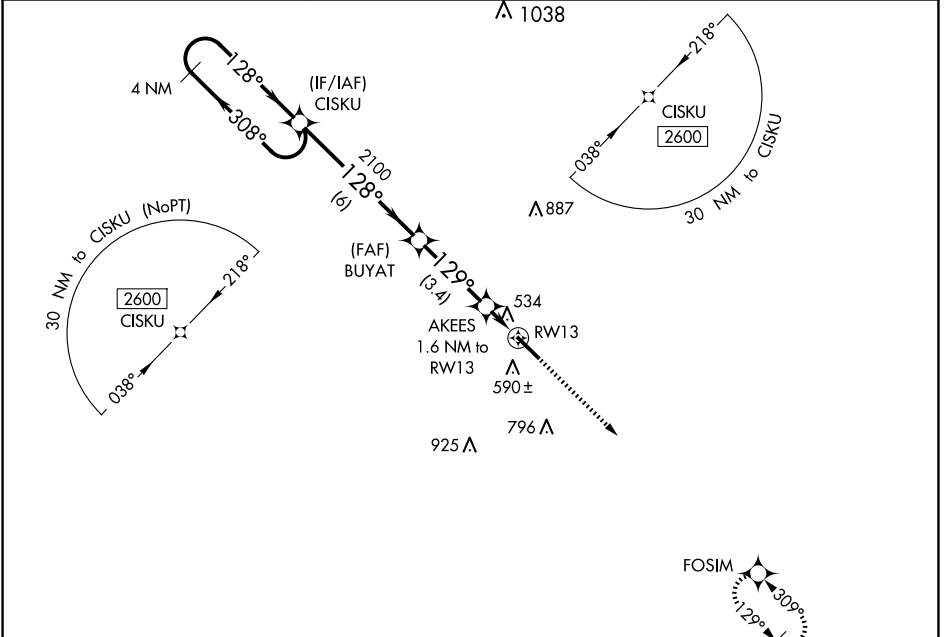

WAAS CH 61236 W13A	APP CRS 129°	Rwy Idg 6005 TDZE 474 Apt Elev 474
--	------------------------	---

RNAV (GPS) RWY 13

COTULLA-LA SALLE COUNTY (COT)

▼ For uncompensated Baro-VNAV systems, LNAV/VNAV NA below -5°C (23°F) or above 54°C (130°F). DME/DME RNP-0.3 NA.

MISSED APPROACH: Climb to 2600 direct FOSIM and hold.

ASOS 118.325	HOUSTON CENTER 134.6 322.5	UNICOM 122.7 (CTAF) 0
------------------------	--------------------------------------	---------------------------------

SC-3, 14 MAY 2026 to 11 JUN 2026

SC-3, 14 MAY 2026 to 11 JUN 2026

ELEV 474	TDZE 474
-----------------	-----------------

CATEGORY	A	B	C	D
LPV DA	724-1	250 (300-1)		NA
LNAV/VNAV DA	724-1	250 (300-1)		NA
LNAV MDA	800-1	326 (400-1)		NA
C CIRCLING	920-1 446 (500-1)	940-1 466 (500-1)	1120-1¾ 646 (700-1¾)	NA