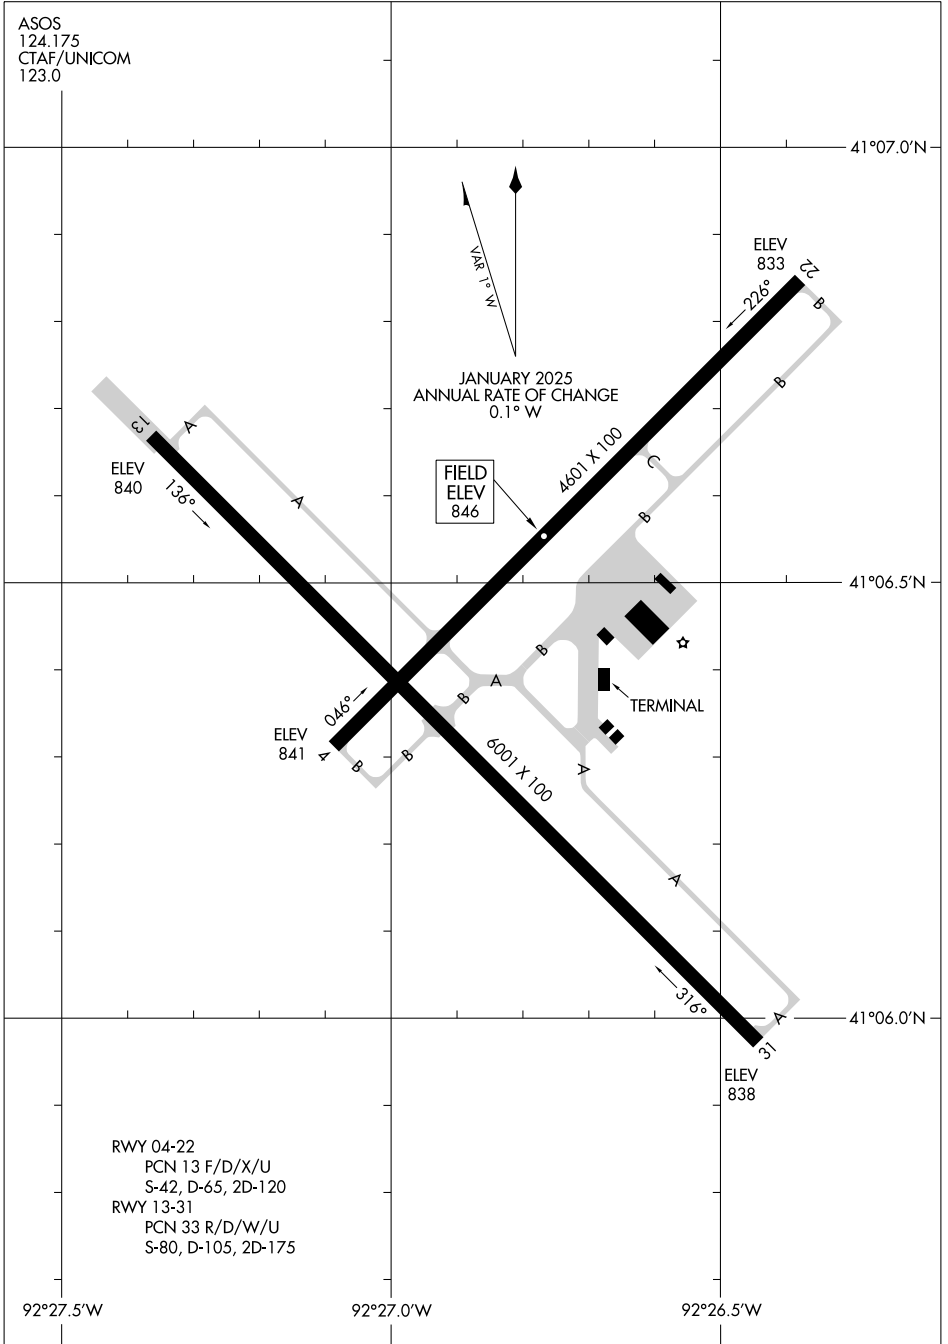

26134

AIRPORT DIAGRAM

AL-915 (FAA)

OTTUMWA RGNL (OTM)
OTTUMWA, IOWA

ASOS
124.175
CTAF/UNICOM
123.0

NC-3, 14 MAY 2026 to 11 JUN 2026

NC-3, 14 MAY 2026 to 11 JUN 2026

RWY 04-22
 PCN 13 F/D/X/U
 S-42, D-65, 2D-120
 RWY 13-31
 PCN 33 R/D/W/U
 S-80, D-105, 2D-175

AIRPORT DIAGRAM

26134

OTTUMWA, IOWA
OTTUMWA RGNL (OTM)