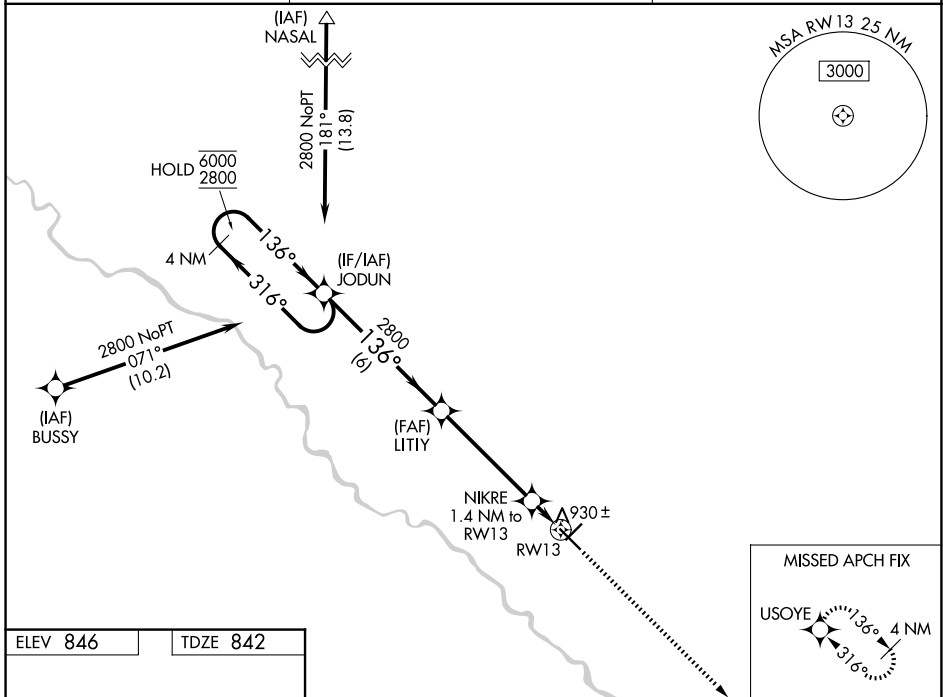

WAAS CH 86300 W13A	APP CRS 136°	Rwy Ldg TDZE Apt Elev	6001 842 846
--	------------------------	-----------------------------	---

RNAV (GPS) RWY 13

OTTUMWA RGNL (OTM)

RNP APCH - GPS.	MISSED APPROACH: Climb to 3000 direct USOYE and hold.
<p>For uncompensated Baro-VNAV systems, LNAV/VNAV NA below -22°C or above 54°C.</p>	

ASOS 124.175	CHICAGO CENTER 118.15 335.575	UNICOM 123.0 (CTAF)
------------------------	---	-------------------------------

ELEV 846	TDZE 842
----------	----------

CATEGORY	A	B	C	D
LPV DA	1042- ³ / ₄		200 (200- ³ / ₄)	NA
LNAV/VNAV DA	1229-1 ¹ / ₈		387 (400-1 ¹ / ₈)	NA
LNAV MDA	1200-1		358 (400-1)	NA
CIRCLING	1260-1 414 (500-1)	1300-1 454 (500-1)	1400-1 ¹ / ₂ 554 (600-1 ¹ / ₂)	NA

NC-3, 14 MAY 2026 to 11 JUN 2026

NC-3, 14 MAY 2026 to 11 JUN 2026