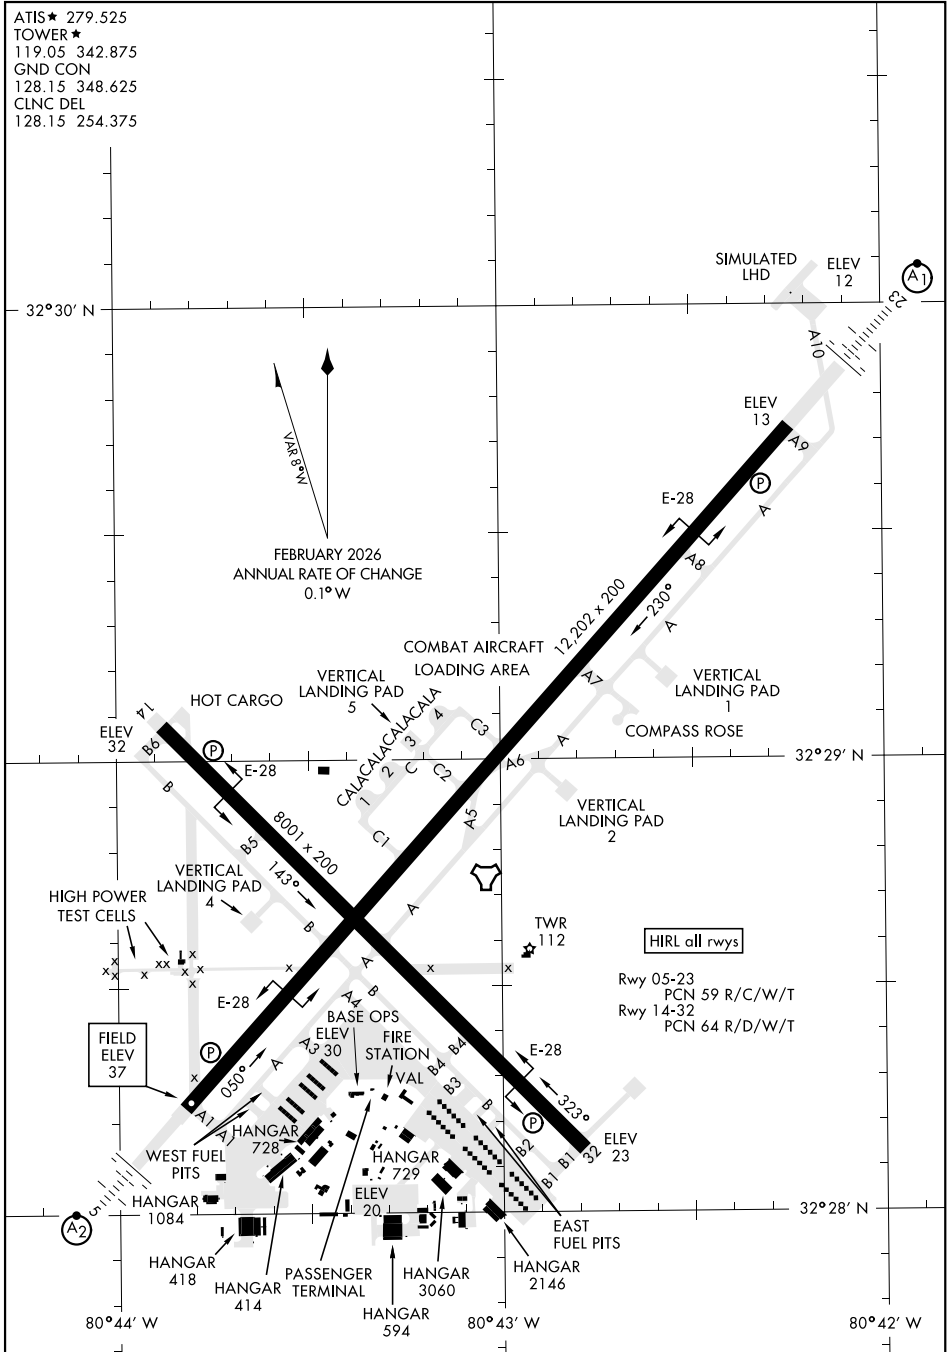

AIRPORT DIAGRAM

[USN]

ATIS ★ 279.525
 TOWER ★ 119.05 342.875
 GND CON 128.15 348.625
 CLNC DEL 128.15 254.375

SE-2, 14 MAY 2026 to 11 JUN 2026

SE-2, 14 MAY 2026 to 11 JUN 2026

AIRPORT DIAGRAM