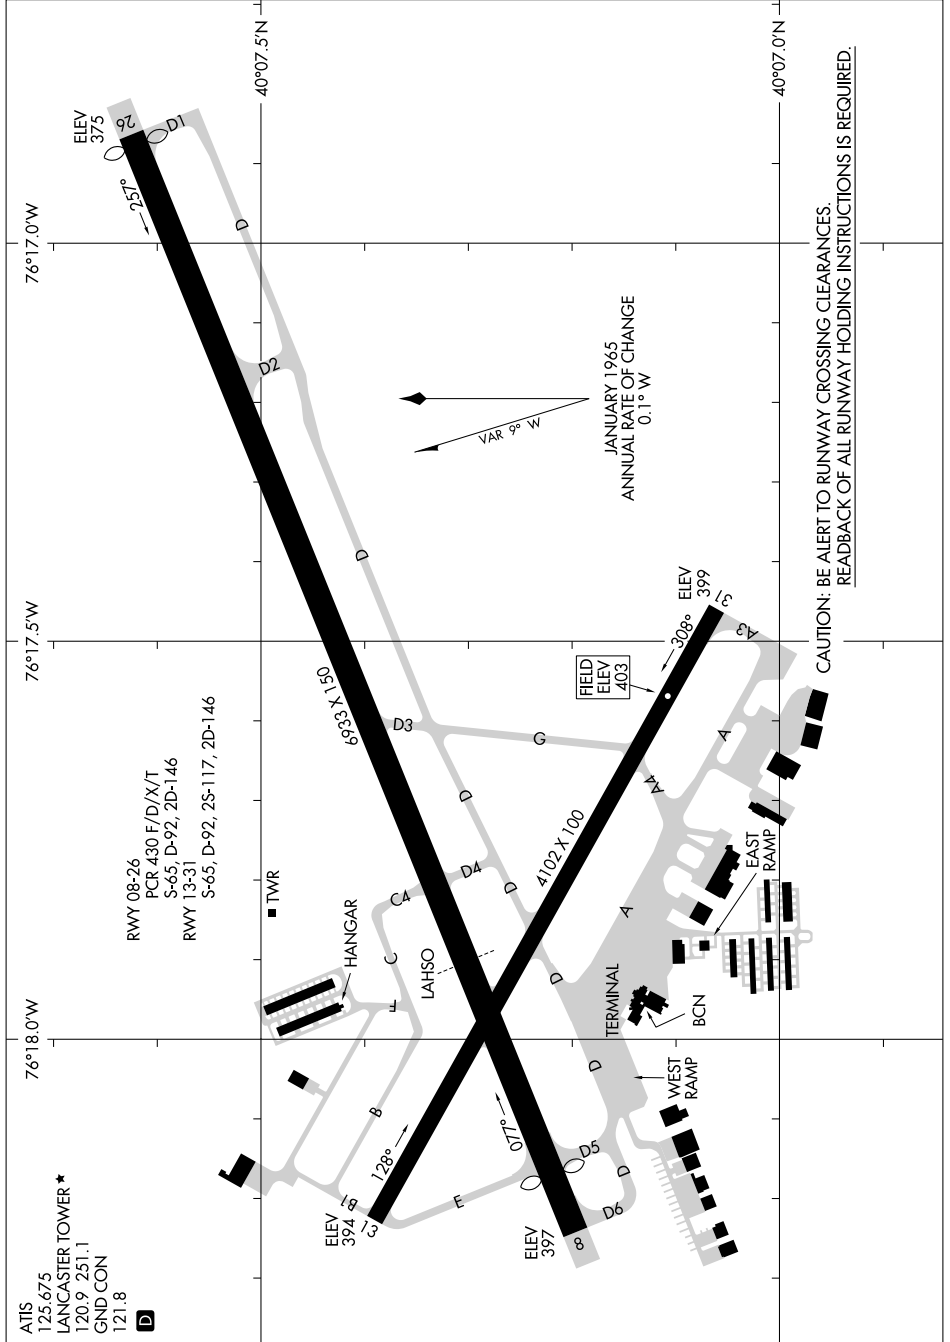

AIRPORT DIAGRAM

AL-927 (FAA)

LANCASTER (LNS)
LANCASTER, PENNSYLVANIA

NE-4, 14 MAY 2026 to 11 JUN 2026

NE-4, 14 MAY 2026 to 11 JUN 2026

AIRPORT DIAGRAM

LANCASTER, PENNSYLVANIA
LANCASTER (LNS)