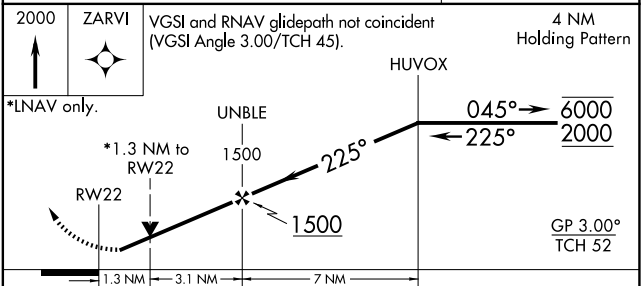

WAAS CH 60921 W22A	APP CRS 225°	Rwy Ldg TDZE Apt Elev	5331 51 53
--	------------------------	-----------------------------	---------------------------------------

RNAV (GPS) RWY 22

DELAWARE COASTAL (GED)

RNP APCH.		MISSED APPROACH: Climb to 2000 direct ZARVI and hold.	
ASOS 118.375	DOVER APP CON 132.425 257.875	GCO 125.55	UNICOM 123.0 (CTAF)

NE-3, 14 MAY 2026 to 11 JUN 2026

NE-3, 14 MAY 2026 to 11 JUN 2026

CATEGORY	A	B	C	D
LPV DA		321-7/8	270 (300-7/8)	
LNAV/VNAV DA		446-1 1/8	395 (400-1 1/8)	
LNAV MDA	500-1	449 (500-1)	500-1 1/8	449 (500-1 1/8)
CIRCLING	560-1 507 (600-1)	580-1 527 (600-1)	720-1 3/4 667 (700-1 3/4)	720-2 667 (700-2)