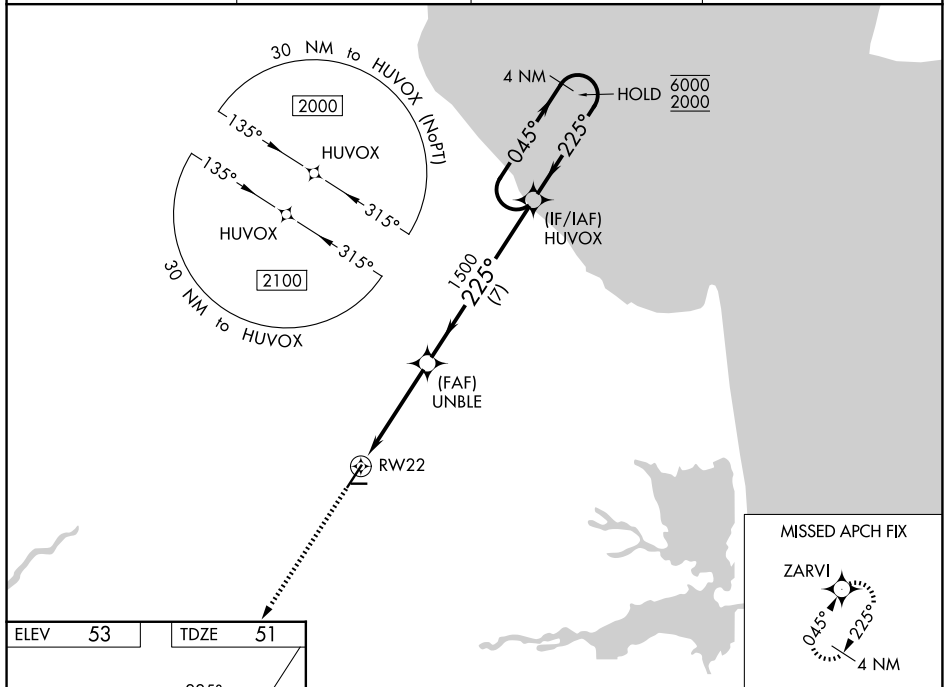

WAAS CH 60921 W22A	APP CRS 225°	Rwy Ldg TDZE Apt Elev	5331 51 53
--	------------------------	-----------------------------	---------------------------------------

RNAV (GPS) RWY 22

DELAWARE COASTAL (GED)

RNP APCH.		MISSED APPROACH: Climb to 2000 direct ZARVI and hold.	
ASOS 118.375	DOVER APP CON 132.425 257.875	GCO 125.55	UNICOM 123.0 (CTAF)

NE-3, 14 MAY 2026 to 11 JUN 2026

NE-3, 14 MAY 2026 to 11 JUN 2026

CATEGORY	A	B	C	D
LPV DA		321-7/8	270 (300-7/8)	
LNAV/VNAV DA		446-1 1/8	395 (400-1 1/8)	
LNAV MDA	500-1	449 (500-1)	500-1 1/8	449 (500-1 1/8)
CIRCLING	560-1 507 (600-1)	580-1 527 (600-1)	720-1 3/4 667 (700-1 3/4)	720-2 667 (700-2)