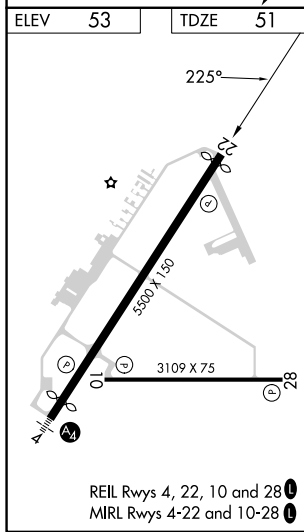

WAAS CH 60921 W22A	APP CRS 225°	Rwy Ldg TDZE Apt Elev	5331 51 53
--	------------------------	-----------------------------	---------------------------------------

RNAV (GPS) RWY 22

DELAWARE COASTAL (GED)

RNP APCH.		MISSED APPROACH: Climb to 2000 direct ZARVI and hold.	
ASOS 118.375	DOVER APP CON 132.425 257.875	GCO 125.55	UNICOM 123.0 (CTAF)

NE-3, 14 MAY 2026 to 11 JUN 2026

NE-3, 14 MAY 2026 to 11 JUN 2026

CATEGORY	A	B	C	D
LPV DA		321-7/8	270 (300-7/8)	
LNAV/VNAV DA		446-1 1/8	395 (400-1 1/8)	
LNAV MDA	500-1	449 (500-1)	500-1 1/8	449 (500-1 1/8)
CIRCLING	560-1 507 (600-1)	580-1 527 (600-1)	720-1 3/4 667 (700-1 3/4)	720-2 667 (700-2)