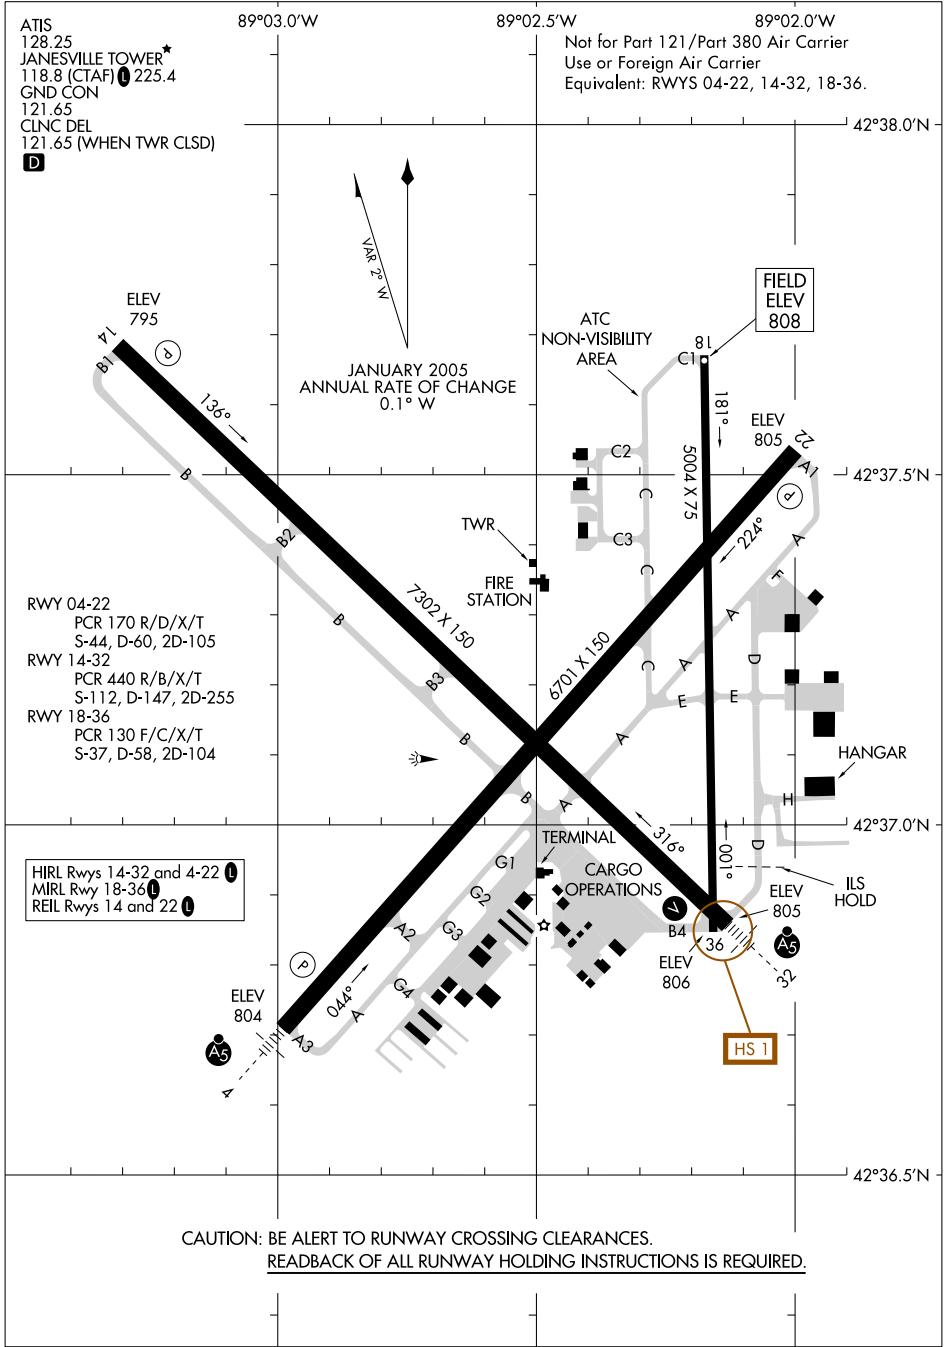

AIRPORT DIAGRAM

AL-938 (FAA)

SOUTHERN WISCONSIN RGNL (JVL)
JANESVILLE, WISCONSIN

EC-3, 14 MAY 2026 to 11 JUN 2026

EC-3, 14 MAY 2026 to 11 JUN 2026

AIRPORT DIAGRAM

JANESVILLE, WISCONSIN
SOUTHERN WISCONSIN RGNL (JVL)