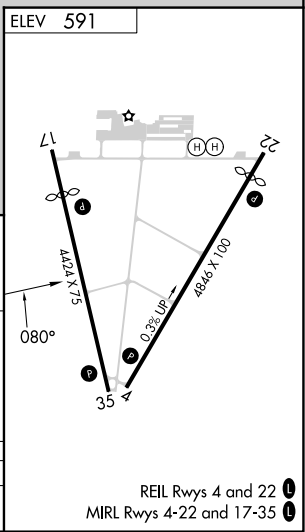

VOR/DME CRL 115.7 Chan 104	APP CRS 080°	Rwy Ldg TDZE Apt Elev N/A N/A 591
--	------------------------	---

VOR-A
GROSSE ILE MUNI (ONZ)

▽ Circling Rwy 22 NA at night.	▲ MISSED APPROACH: Climbing right turn to 2400 direct CRL VOR/DME and hold.
---------------------------------------	--

AWOS-3P 119.675	DETROIT APP CON 134.3 284.0	UNICOM 123.0 (CTAF) 1
---------------------------	---------------------------------------	---------------------------------

CATEGORY	A	B	C	D
CIRCLING	1140-1 549 (600-1)	1220-1¼ 629 (700-1¼)	1220-1¾ 629 (700-1¾)	1220-2 629 (700-2)