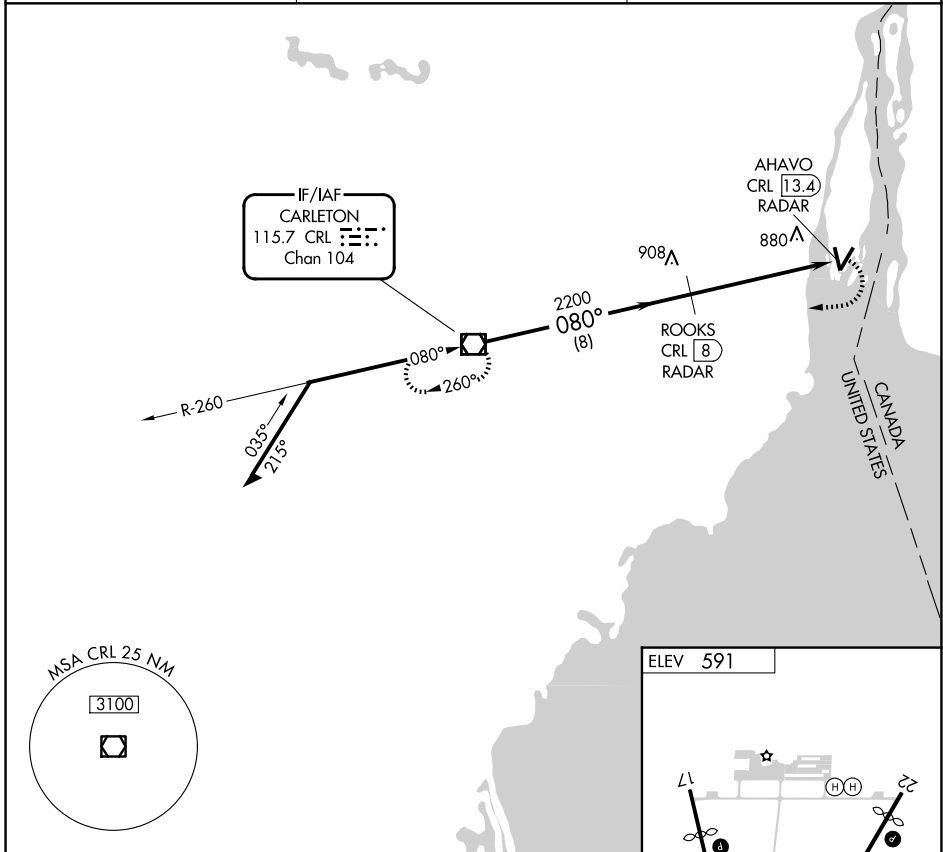

VOR/DME CRL 115.7 Chan 104	APP CRS 080°	Rwy Ldg TDZE Apt Elev N/A N/A 591
--	------------------------	---

VOR-A
GROSSE ILE MUNI (ONZ)

▽ Circling Rwy 22 NA at night.	▲ MISSED APPROACH: Climbing right turn to 2400 direct CRL VOR/DME and hold.
---------------------------------------	--

AWOS-3P 119.675	DETROIT APP CON 134.3 284.0	UNICOM 123.0 (CTAF) 1
---------------------------	---------------------------------------	---------------------------------

CATEGORY	A	B	C	D
CIRCLING	1140-1 549 (600-1)	1220-1¼ 629 (700-1¼)	1220-1¾ 629 (700-1¾)	1220-2 629 (700-2)

EC-1, 14 MAY 2026 to 11 JUN 2026

EC-1, 14 MAY 2026 to 11 JUN 2026

REIL Rws 4 and 22 **1**
MIRL Rws 4-22 and 17-35 **1**