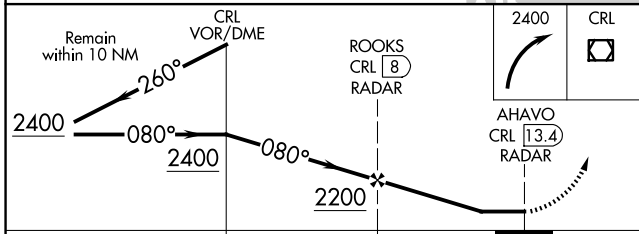

VOR/DME CRL 115.7 Chan 104	APP CRS 080°	Rwy Ldg TDZE Apt Elev N/A N/A 591
--	------------------------	---

VOR-A
GROSSE ILE MUNI (ONZ)

▽ Circling Rwy 22 NA at night.	▲ MISSED APPROACH: Climbing right turn to 2400 direct CRL VOR/DME and hold.
---------------------------------------	--

AWOS-3P 119.675	DETROIT APP CON 134.3 284.0	UNICOM 123.0 (CTAF) 1
---------------------------	---------------------------------------	---------------------------------

CATEGORY	A	B	C	D
CIRCLING	1140-1 549 (600-1)	1220-1¼ 629 (700-1¼)	1220-1¾ 629 (700-1¾)	1220-2 629 (700-2)