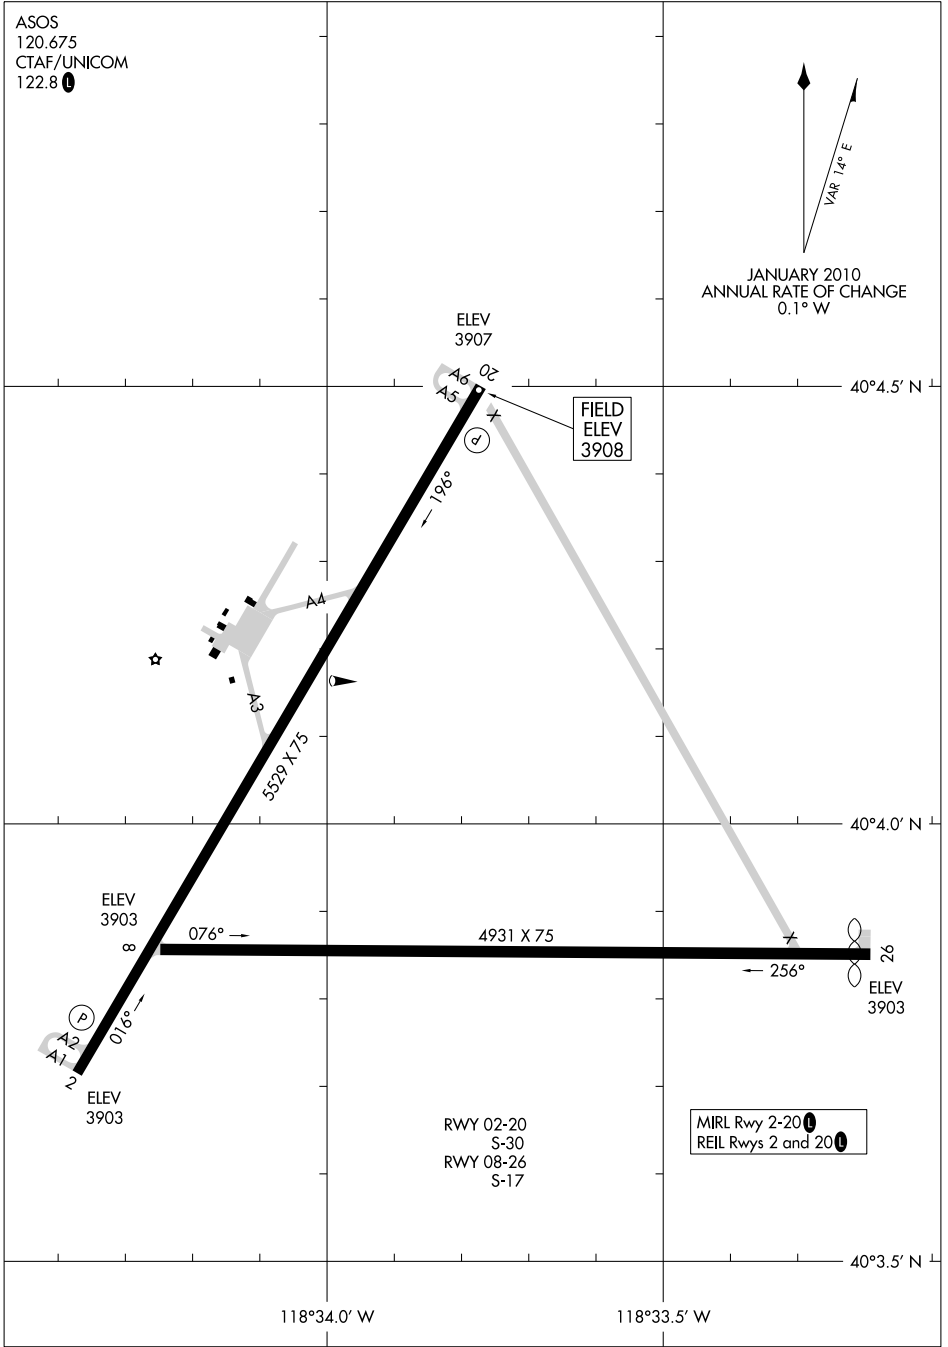

# AIRPORT DIAGRAM

AL-941 (FAA)

DERBY FLD (LOL)  
LOVELOCK, NEVADA

ASOS  
120.675  
CTAF/UNICOM  
122.8

VAR 1.4° E  
JANUARY 2010  
ANNUAL RATE OF CHANGE  
0.1° W

SW-4, 14 MAY 2026 to 11 JUN 2026

SW-4, 14 MAY 2026 to 11 JUN 2026

# AIRPORT DIAGRAM

26134

LOVELOCK, NEVADA  
DERBY FLD (LOL)