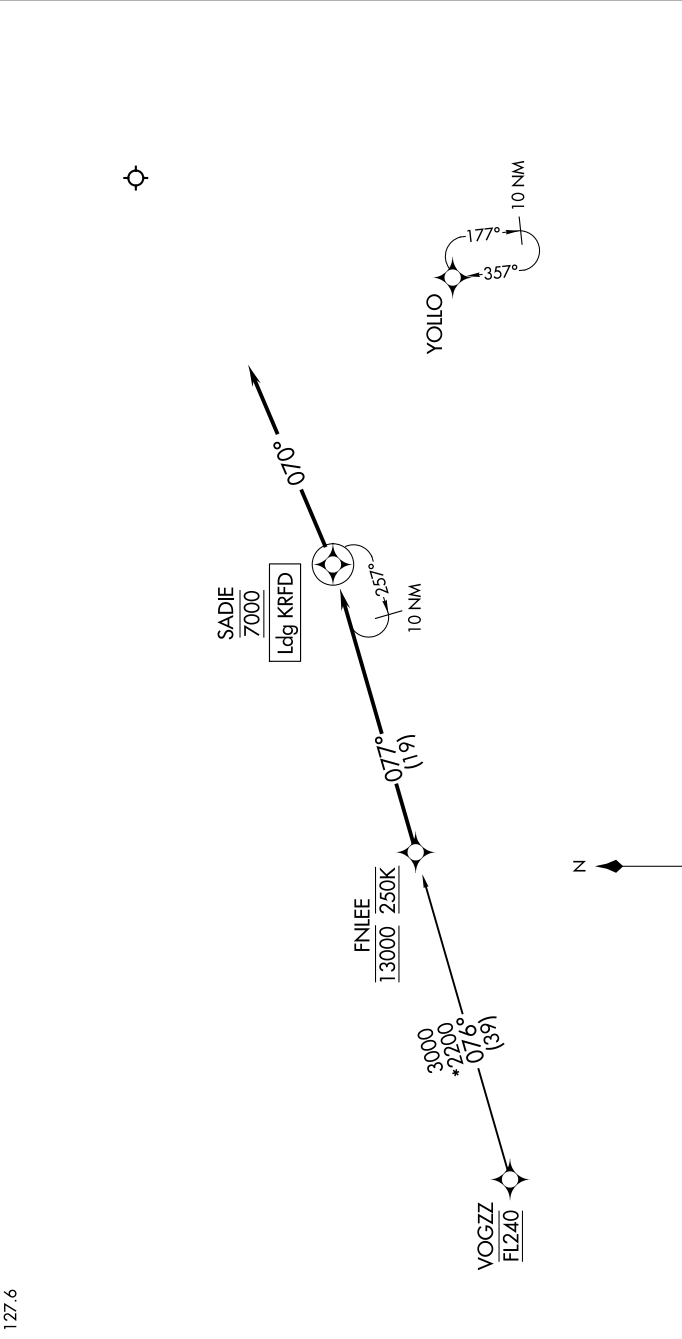

(FNLEE.FNLEE1) 24025

AL-954 (FAA)

CHICAGO/ROCKFORD INTL (R.F'D)
CHICAGO/ROCKFORD, ILLINOIS

FNLEE ONE ARRIVAL (RNAV)

RNAV 1 - DME/DME/IRU or GPS.
RADAR required.

EC-3, 14 MAY 2026 to 11 JUN 2026

ROCKFORD APP CON
121.0 327.0
ATIS
127.6

ARRIVAL ROUTE DESCRIPTION

VOGZZ TRANSITION (VOGZZ.FNLEE1)

From FNLEE on track 077° to cross SADIE at 7000, then on track 070°.
Expect RADAR vectors to final approach course.

NOTE: Chart not to scale.

EC-3, 14 MAY 2026 to 11 JUN 2026

FNLEE ONE ARRIVAL (RNAV)

(FNLEE.FNLEE1) 25JAN24

CHICAGO/ROCKFORD, ILLINOIS
CHICAGO/ROCKFORD INTL (R.F'D)