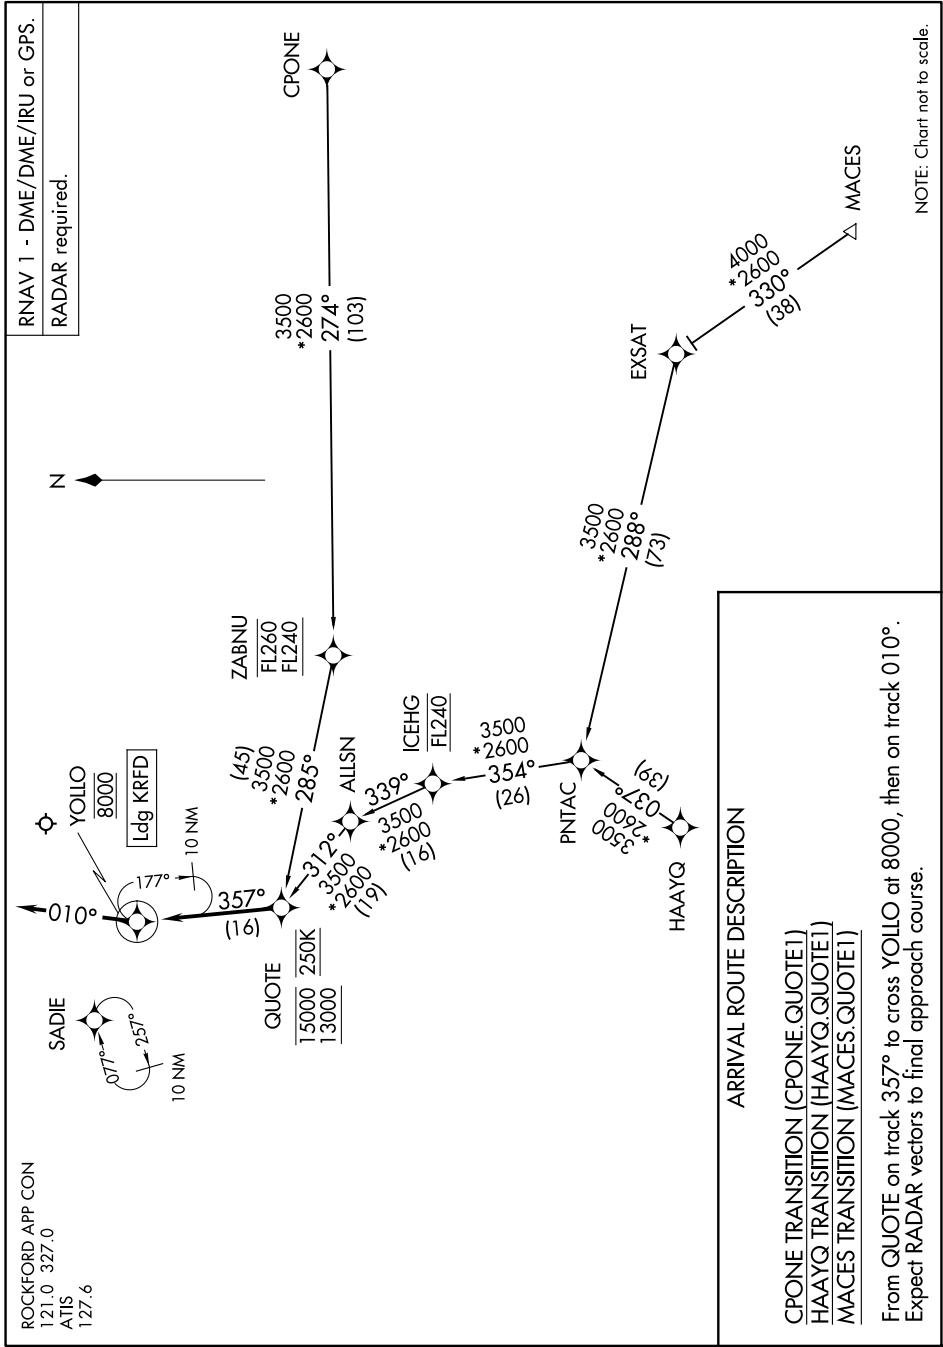

QUOTE ONE ARRIVAL (RNAV)

EC-3, 14 MAY 2026 to 11 JUN 2026

ROCKFORD APP CON
121.0 327.0
ATIS
127.6

RNAV 1 - DME/DME/IRU or GPS.
RADAR required.

NOTE: Chart not to scale.

EC-3, 14 MAY 2026 to 11 JUN 2026

QUOTE ONE ARRIVAL (RNAV)