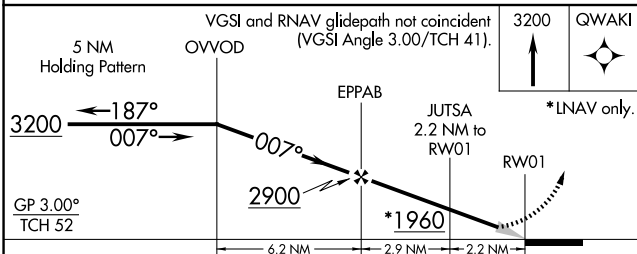

NC-2, 14 MAY 2026 to 11 JUN 2026

NC-2, 14 MAY 2026 to 11 JUN 2026