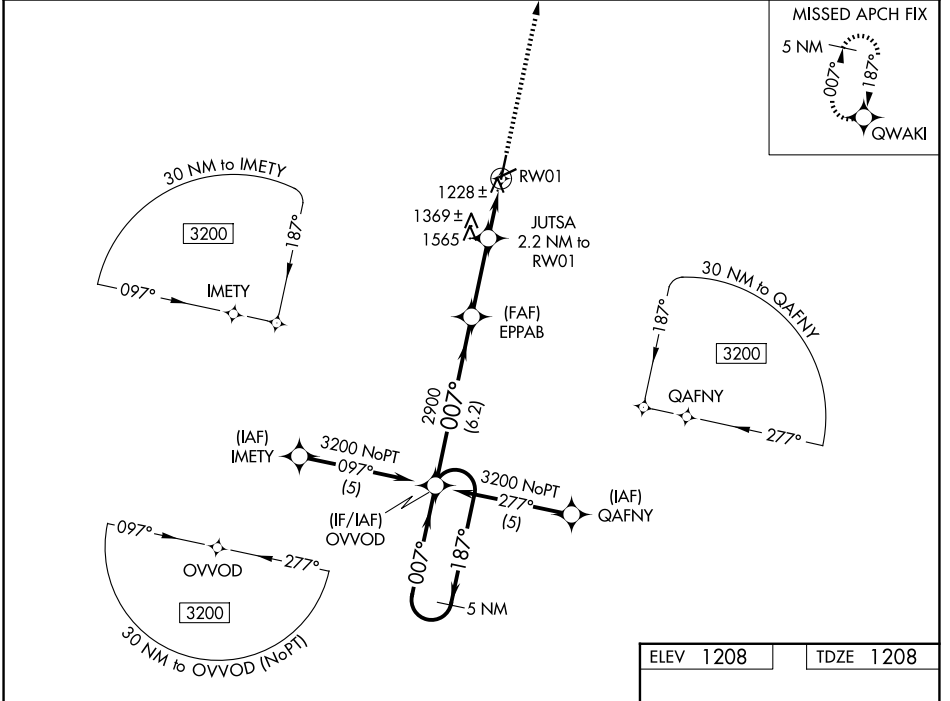

WAAS CH 97704 W01A	APP CRS 007°	Rwy Ldg TDZE Apt Elev	5005 1208 1208
--	------------------------	-----------------------------	---

RNAV (GPS) RWY 1

EMPORIA MUNI (EMP)

RNP APCH-GPS.
 For uncompensated Baro-VNAV systems, LNAV/VNAV NA below -17°C or above 54°C. Circling NA to Rwys 6 and 24.

MISSED APPROACH: Climb to 3200 direct QWAKI and hold.

ASOS 126.125	KANSAS CITY CENTER 127.725 270.25	UNICOM 122.8 (CTAF)
------------------------	---	-------------------------------

NC-2, 14 MAY 2026 to 11 JUN 2026

NC-2, 14 MAY 2026 to 11 JUN 2026

CATEGORY	A	B	C	D
LPV DA	1458-3/4		250 (300-3/4)	NA
LNAV/VNAV DA	1642-1 1/4		434 (500-1 1/4)	NA
LNAV MDA	1800-1	592 (600-1)	1800-1 3/4 592 (600-1 3/4)	NA
CIRCLING	1800-1	592 (600-1)	1880-2 672 (700-2)	NA