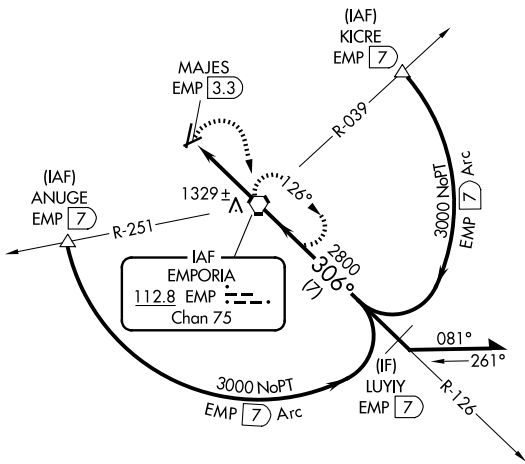

VORTAC EMP 112.8 Chan 75	APP CRS 306°	Rwy Ldg TDZE Apt Elev N/A N/A 1208
---------------------------------------	------------------------	--

VOR-A
EMPORIA MUNI (EMP)

CAUTION: North/south drag strip 1 mile east of Rwy 1-19. Circling NA to Rwy 6 and 24.

MISSED APPROACH: Climbing right turn to 3000 direct EMP VORTAC and hold, continue climb-in-hold to 3000.

ASOS 126.125	KANSAS CITY CENTER 127.725 270.25	UNICOM 122.8 (CTAF) 0
------------------------	---	---------------------------------

CATEGORY	A	B	C	D	FAF to MAP 3.3 NM					
CIRCLING	1660-1	452 (500-1)	1880-2 672 (700-2)	NA	Knots	60	90	120	150	180
					Min:Sec	3:18	2:12	1:39	1:19	1:06