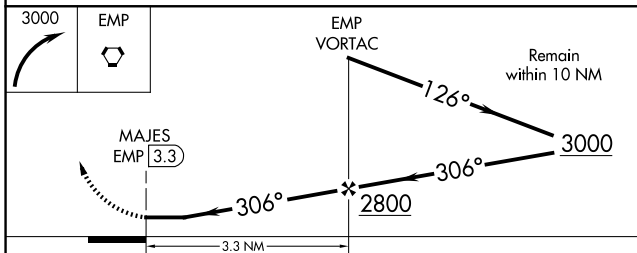

VORTAC EMP 112.8 Chan 75	APP CRS 306°	Rwy Ldg TDZE Apt Elev N/A N/A 1208
---------------------------------------	------------------------	--

VOR-A
EMPORIA MUNI (EMP)

CAUTION: North/south drag strip 1 mile east of Rwy 1-19. Circling NA to Rwy 6 and 24.

MISSED APPROACH: Climbing right turn to 3000 direct EMP VORTAC and hold, continue climb-in-hold to 3000.

ASOS 126.125	KANSAS CITY CENTER 127.725 270.25	UNICOM 122.8 (CTAF) 0
------------------------	---	---------------------------------

CATEGORY	A	B	C	D	FAF to MAP 3.3 NM					
CIRCLING	1660-1	452 (500-1)	1880-2 672 (700-2)	NA	Knots	60	90	120	150	180
					Min:Sec	3:18	2:12	1:39	1:19	1:06