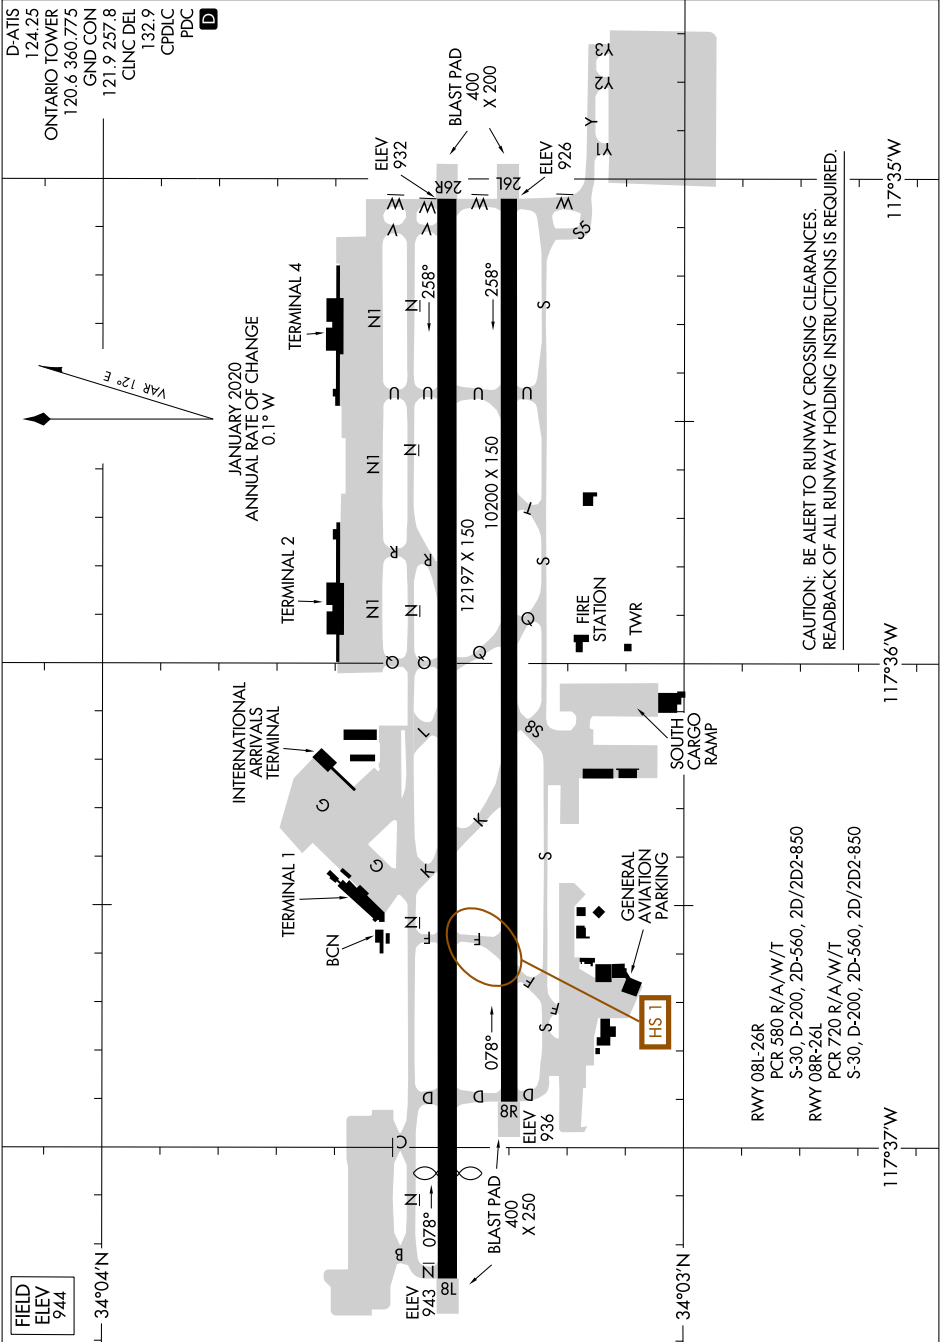

AIRPORT DIAGRAM

AL-965 (FAA)

ONTARIO INTL (ONT)
ONTARIO, CALIFORNIA

SW-3, 14 MAY 2026 to 11 JUN 2026

SW-3, 14 MAY 2026 to 11 JUN 2026

AIRPORT DIAGRAM

ONTARIO, CALIFORNIA
ONTARIO INTL (ONT)