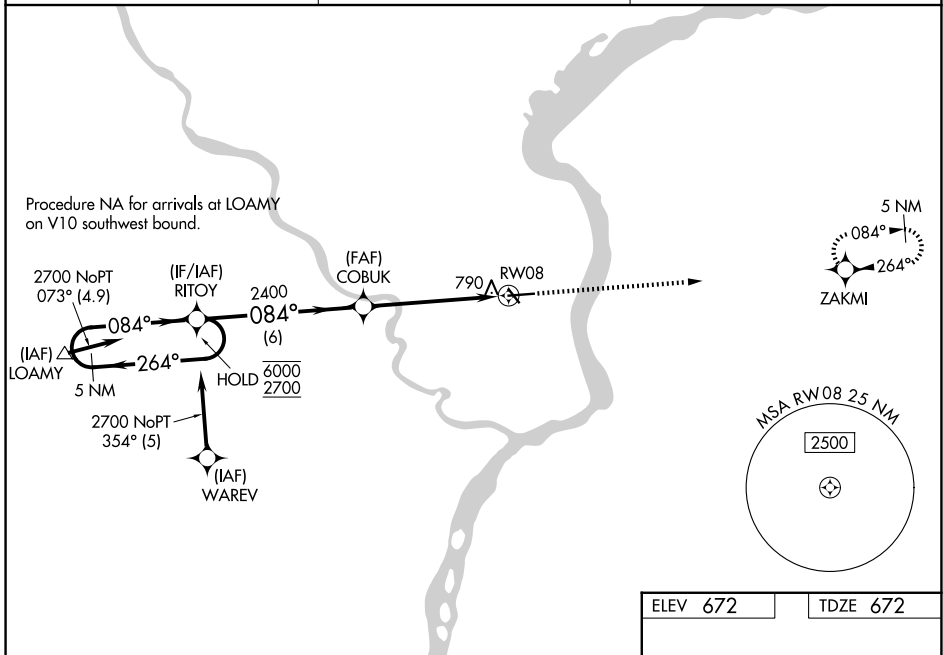

WAAS CH 97304 W08A	APP CRS 084°	Rwy Ldg TDZE 672 Apt Elev 672
--	------------------------	---

RNAV (GPS) RWY 8

KEOKUK MUNI (EOK)

RNP APCH - GPS.	MISSED APPROACH: Climb to 2700 direct ZAKMI and hold.
-----------------	---

AWOS-3 118.375	KANSAS CITY CENTER 126.225 317.775	UNICOM 122.8 (CTAF) 0
--------------------------	--	---------------------------------

NC-3, 14 MAY 2026 to 11 JUN 2026

NC-3, 14 MAY 2026 to 11 JUN 2026

ELEV 672	TDZE 672
----------	----------

CATEGORY	A	B	C	D
LPV DA	922-1 250 (300-1)			NA
LNAV/VNAV DA	1060-1½ 388 (400-1½)			NA
LNAV MDA	1040-1 368 (400-1)			NA
CIRCLING	1180-1 508 (600-1)	1220-1 548 (600-1)	1220-1½ 548 (600-1½)	NA

REIL Rwy 8, 14, and 32 0
MIRL Rwy 8-26 and 14-32 0