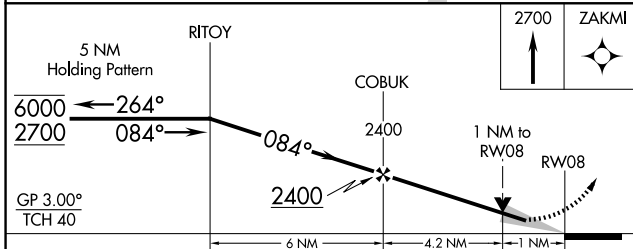

WAAS CH 97304 W08A	APP CRS 084°	Rwy Ldg TDZE 672 Apt Elev 672
--	------------------------	---

RNAV (GPS) RWY 8

KEOKUK MUNI (EOK)

RNP APCH - GPS.	MISSED APPROACH: Climb to 2700 direct ZAKMI and hold.
-----------------	---

AWOS-3 118.375	KANSAS CITY CENTER 126.225 317.775	UNICOM 122.8 (CTAF) 0
--------------------------	--	---------------------------------

NC-3, 14 MAY 2026 to 11 JUN 2026

NC-3, 14 MAY 2026 to 11 JUN 2026

ELEV 672	TDZE 672
----------	----------