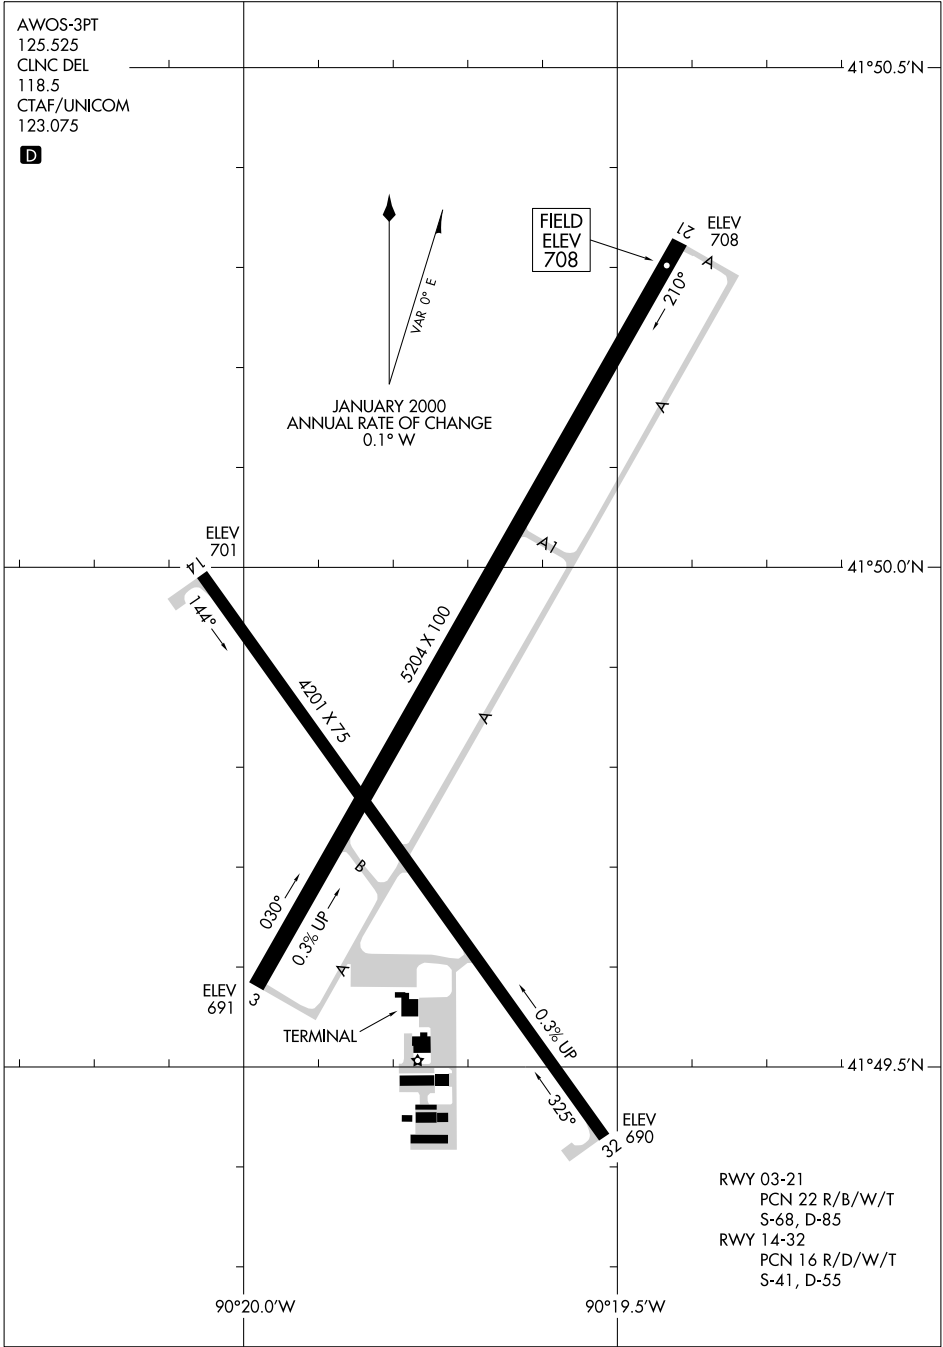

26134

AIRPORT DIAGRAM

AL-972 (FAA)

CLINTON MUNI (CWI)
CLINTON, IOWA

AWOS-3PT
125.525
CLNC DEL
118.5
CTAF/UNICOM
123.075

D

NC-3, 14 MAY 2026 to 11 JUN 2026

NC-3, 14 MAY 2026 to 11 JUN 2026

AIRPORT DIAGRAM

26134

CLINTON, IOWA
CLINTON MUNI (CWI)