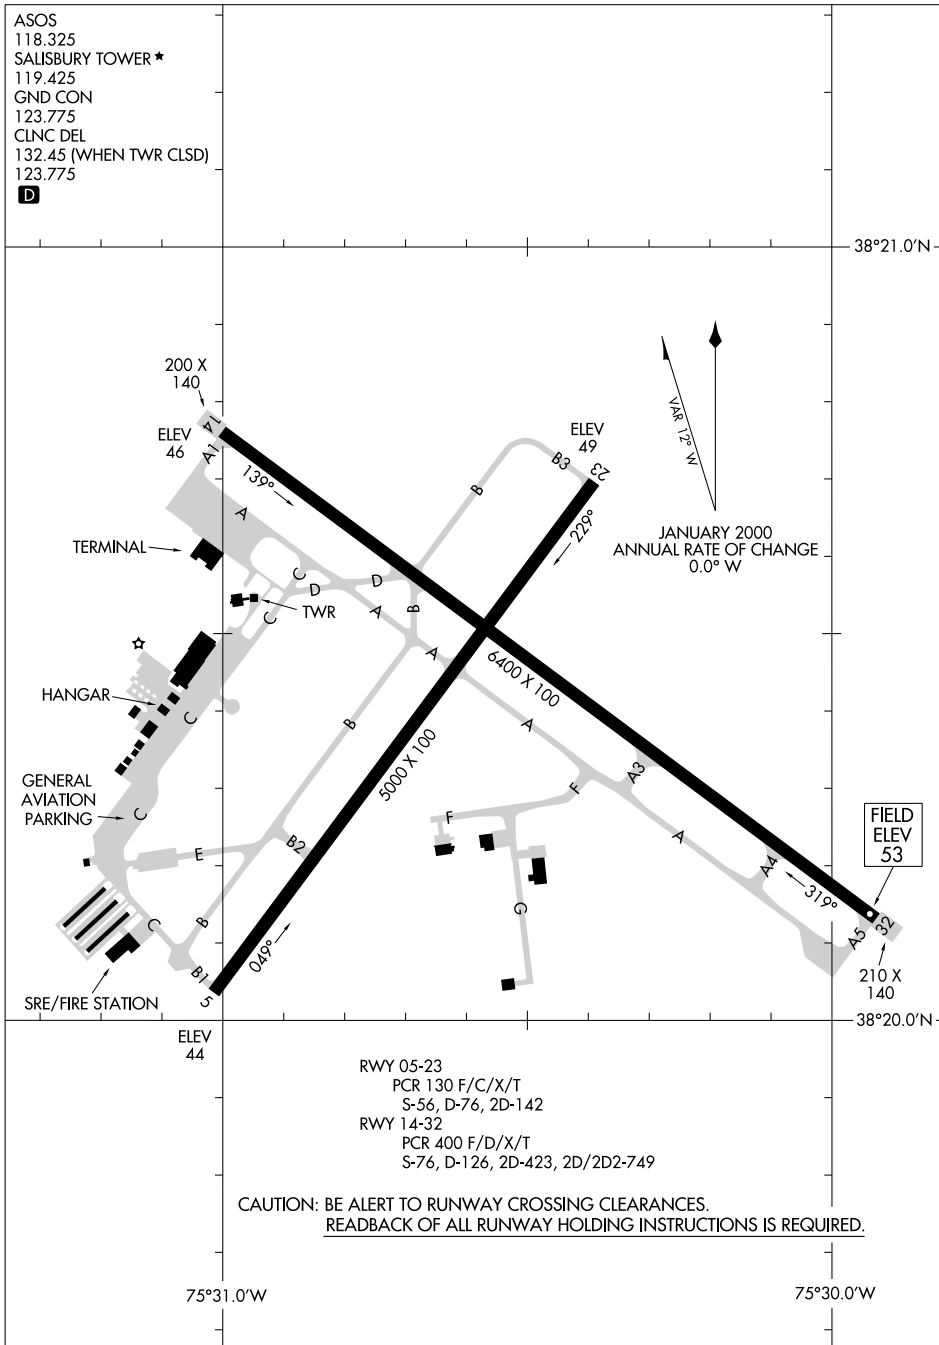

AIRPORT DIAGRAM

SALISBURY-OCEAN CITY WICOMICO RGNL (SBY)
AL-977 (FAA) SALISBURY, MARYLAND

ASOS
118.325
SALISBURY TOWER ★
119.425
GND CON
123.775
CLNC DEL
132.45 (WHEN TWR CLSD)
123.775

NE-3, 14 MAY 2026 to 11 JUN 2026

NE-3, 14 MAY 2026 to 11 JUN 2026

AIRPORT DIAGRAM

SALISBURY, MARYLAND
SALISBURY-OCEAN CITY WICOMICO RGNL (SBY)