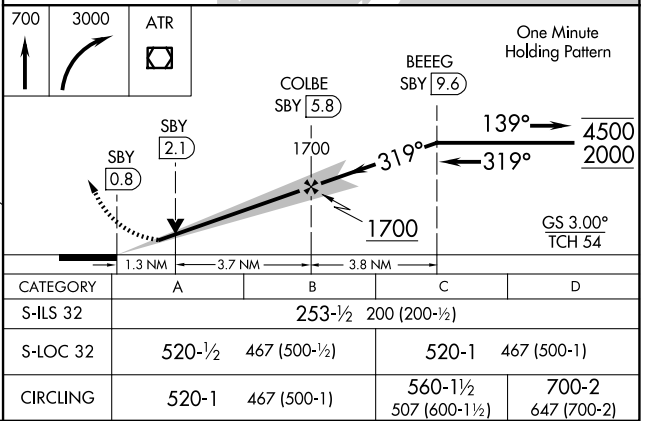

LOC I-SBY 108.7	APP CRS 319°	Rwy Ldg 6400
		TDZE 53
		Apt Elev 53

ILS or LOC RWY 32

SALISBURY-OCEAN CITY WICOMICO RGNL (SBY)

DME required.		MALSRR	MISSED APPROACH: Climb to 700 then climbing right turn to 3000 direct ATR VOR/DME and hold.
<p>▼ For inop ALS, increase S-LOC 32 Cat C and D visibility to 1½ SM.</p> <p>▲ Simultaneous reception of I-SBY LOC and SBY DME required.</p>			

ASOS 118.325	PATUXENT APP CON ★ 127.95 314.0	SALISBURY TOWER ★ 119.425 (CTAF) 0	GND CON 123.775	UNICOM 122.95
------------------------	---	--	---------------------------	-------------------------

NE-3, 14 MAY 2026 to 11 JUN 2026