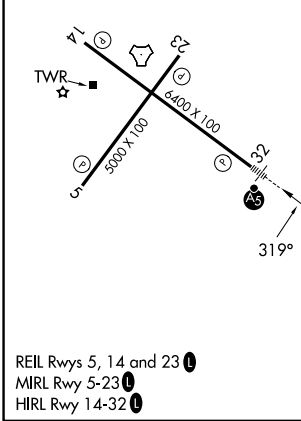

LOC I-SBY 108.7	APP CRS 319°	Rwy Ldg 6400
		TDZE 53
		Apt Elev 53

ILS or LOC RWY 32

SALISBURY-OCEAN CITY WICOMICO RGNL (SBY)

DME required.		MALSRR	MISSED APPROACH: Climb to 700 then climbing right turn to 3000 direct ATR VOR/DME and hold.
▼ For inop ALS, increase S-LOC 32 Cat C and D visibility to 1½ SM. ▲ Simultaneous reception of I-SBY LOC and SBY DME required.			

ASOS 118.325	PATUXENT APP CON ★ 127.95 314.0	SALISBURY TOWER ★ 119.425 (CTAF) 0	GND CON 123.775	UNICOM 122.95

NE-3, 14 MAY 2026 to 11 JUN 2026

NE-3, 14 MAY 2026 to 11 JUN 2026