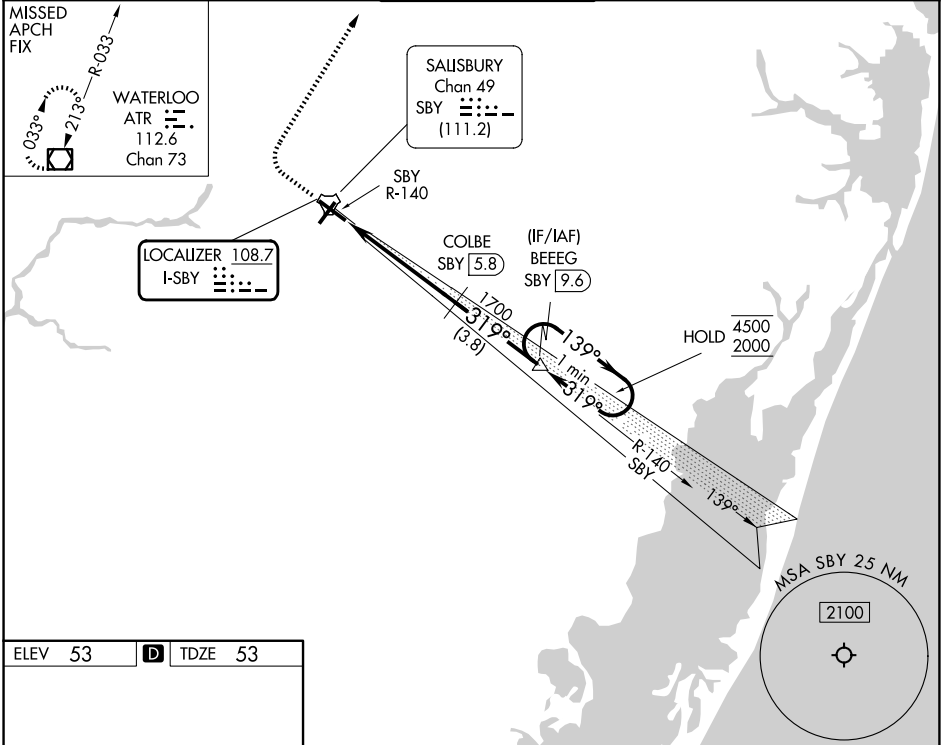

LOC I-SBY 108.7	APP CRS 319°	Rwy Ldg 6400
		TDZE 53
		Apt Elev 53

ILS or LOC RWY 32

SALISBURY-OCEAN CITY WICOMICO RGNL (SBY)

DME required.		MALSRR	MISSED APPROACH: Climb to 700 then climbing right turn to 3000 direct ATR VOR/DME and hold.
▼ For inop ALS, increase S-LOC 32 Cat C and D visibility to 1½ SM. ▲ Simultaneous reception of I-SBY LOC and SBY DME required.			

ASOS 118.325	PATUXENT APP CON ★ 127.95 314.0	SALISBURY TOWER ★ 119.425 (CTAF) 0	GND CON 123.775	UNICOM 122.95

NE-3, 14 MAY 2026 to 11 JUN 2026

NE-3, 14 MAY 2026 to 11 JUN 2026