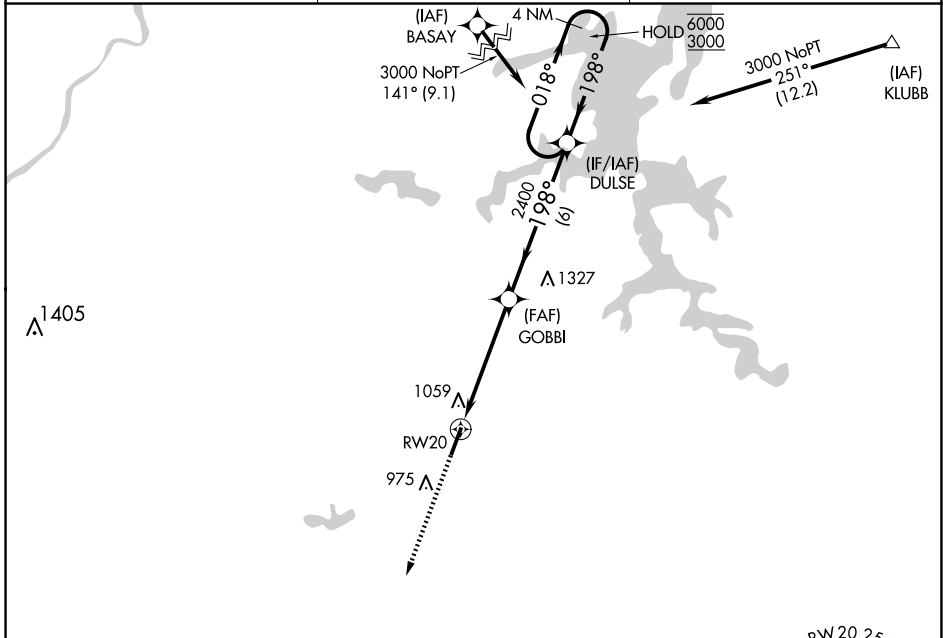

APP CRS	Rwy Idg	<b>5602</b>
<b>198°</b>	TDZE	<b>771</b>
	Apt Elev	<b>771</b>

# RNAV (GPS) RWY 20

MC ALESTER RGNL (M.L.C)

RNP APCH.	MISSED APPROACH: Climb to 3000 direct AHAMU and hold.
-----------	---

ASOS <b>120.425</b>	FORT WORTH CENTER <b>132.2 338.35</b>	UNICOM <b>122.95 (CTAF)</b>
------------------------	--	--------------------------------

CATEGORY	A	B	C	D
LNAV MDA	1320-1	549 (600-1)	1320-1½	549 (600-1½)
<b>CIRCLING</b>	1360-1	589 (600-1)	1360-1½	1420-2 649 (700-2)

SC-1, 14 MAY 2026 to 11 JUN 2026

SC-1, 14 MAY 2026 to 11 JUN 2026