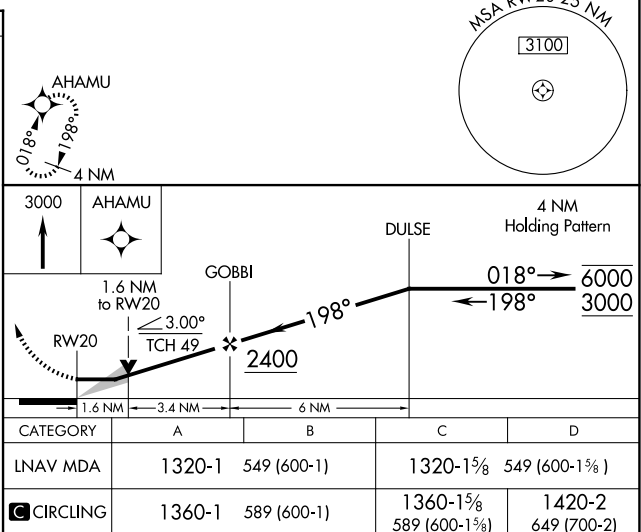

APP CRS	Rwy Idg	<b>5602</b>
<b>198°</b>	TDZE	<b>771</b>
	Apt Elev	<b>771</b>

# RNAV (GPS) RWY 20

MC ALESTER RGNL (M.L.C)

RNP APCH.	MISSED APPROACH: Climb to 3000 direct AHAMU and hold.
-----------	---

ASOS <b>120.425</b>	FORT WORTH CENTER <b>132.2 338.35</b>	UNICOM <b>122.95 (CTAF)</b>
------------------------	--	--------------------------------

CATEGORY	A	B	C	D
LNAV MDA	1320-1	549 (600-1)	1320-1½	549 (600-1½)
<b>CIRCLING</b>	1360-1	589 (600-1)	1360-1½	1420-2 649 (700-2)

SC-1, 14 MAY 2026 to 11 JUN 2026

SC-1, 14 MAY 2026 to 11 JUN 2026