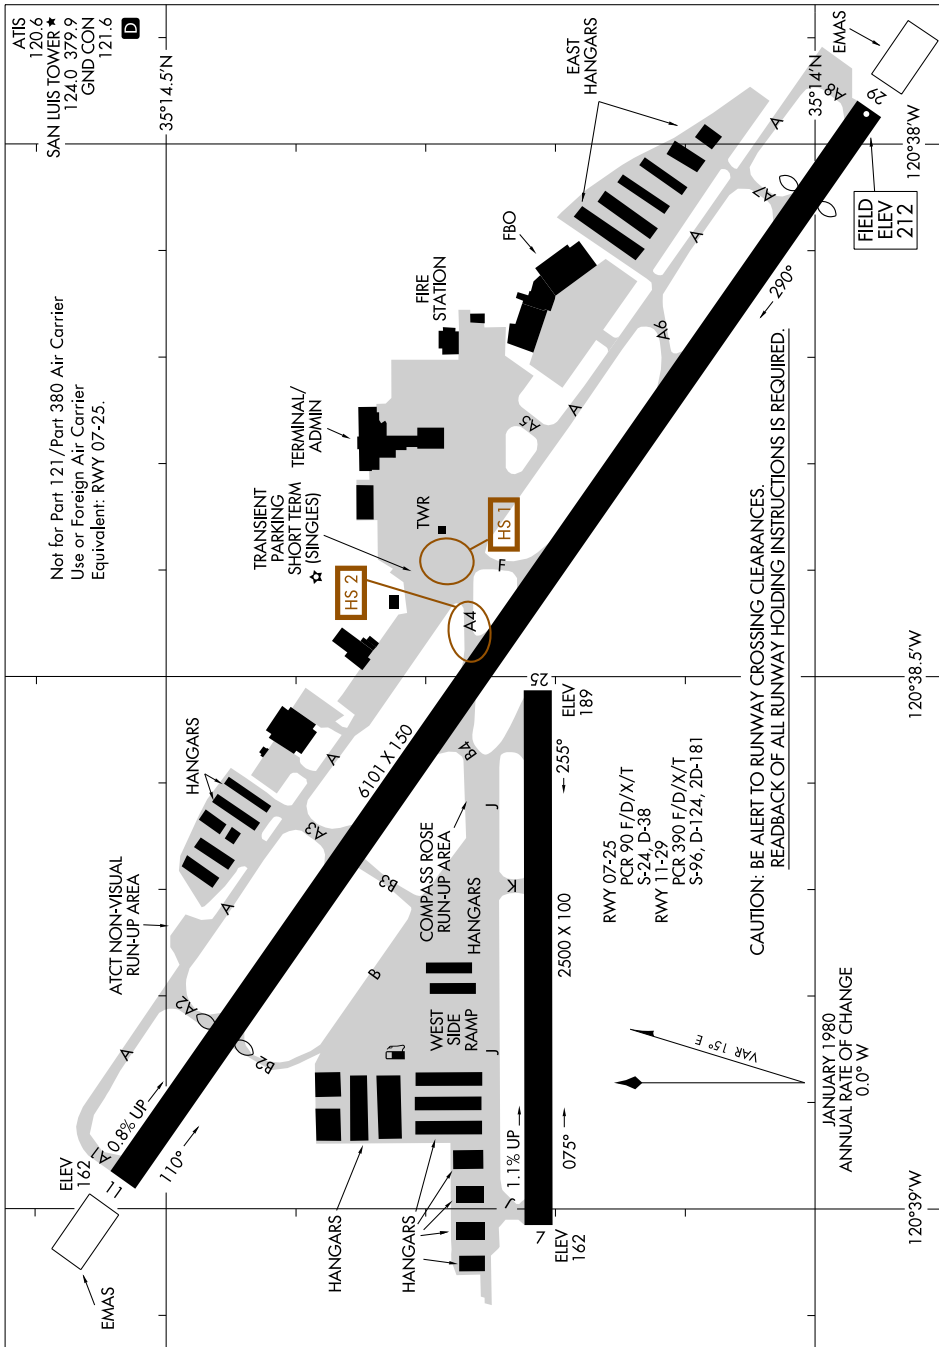

AIRPORT DIAGRAM

AL-989 (FAA)

SW-3, 14 MAY 2026 to 11 JUN 2026

SW-3, 14 MAY 2026 to 11 JUN 2026

AIRPORT DIAGRAM