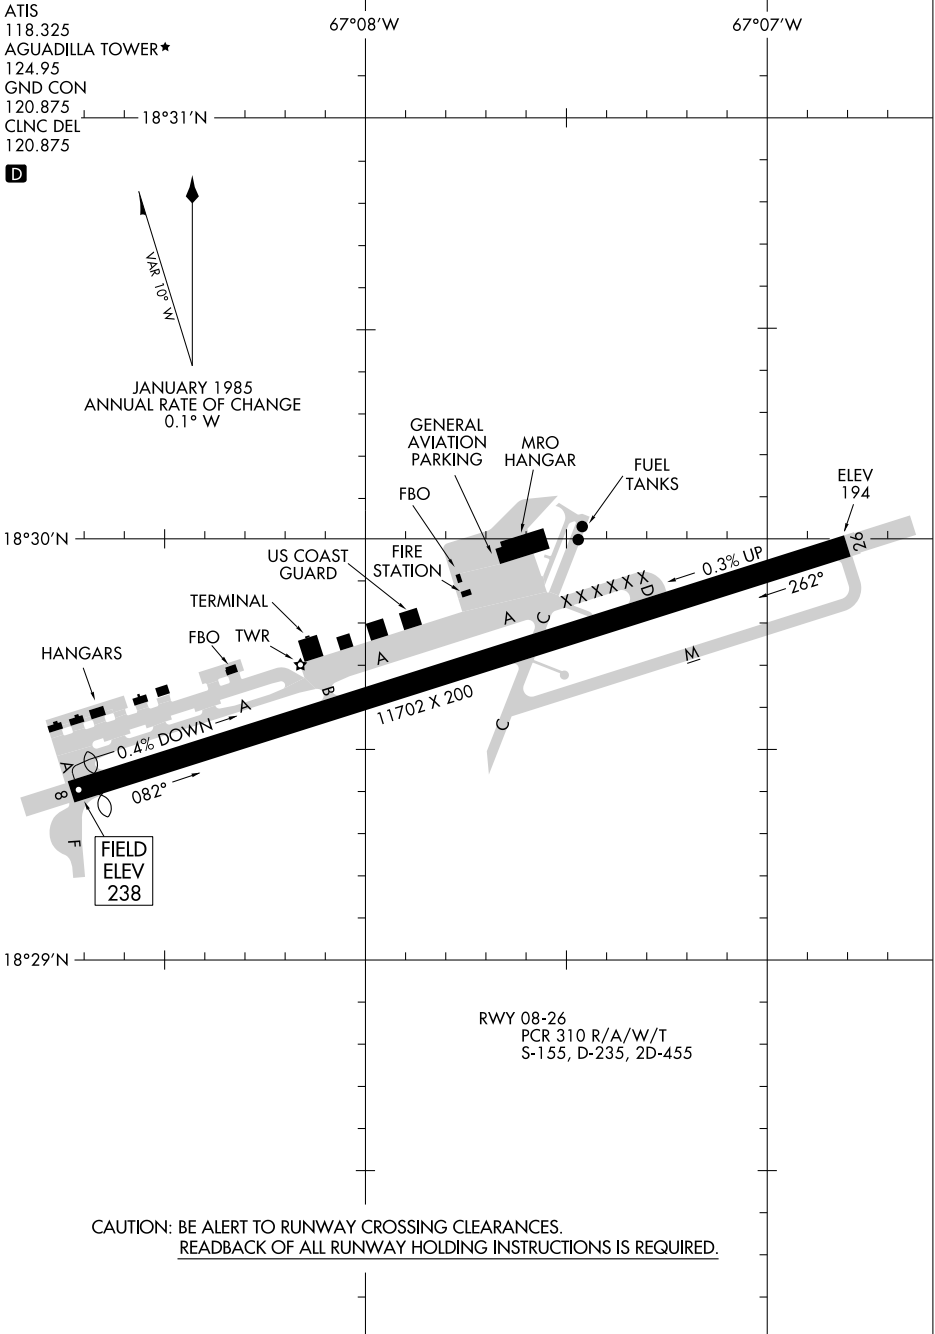

AIRPORT DIAGRAM

AL-1016 (FAA)

RAFAEL HERNANDEZ (BQN) (TJBQ)
AGUADILLA, PUERTO RICO

SE-3, 14 MAY 2026 to 11 JUN 2026

SE-3, 14 MAY 2026 to 11 JUN 2026

AIRPORT DIAGRAM

AGUADILLA, PUERTO RICO
RAFAEL HERNANDEZ (BQN) (TJBQ)