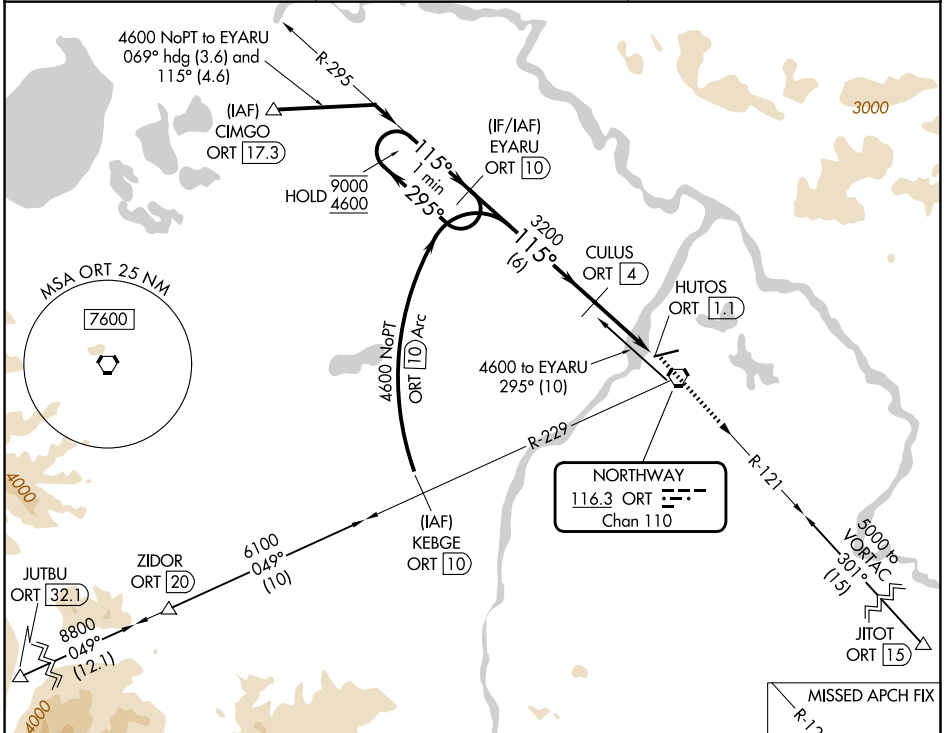

VORTAC ORT <b>116.3</b> Chan <b>110</b>	APP CRS <b>115°</b>	Rwy Ldg TDZE Apt Elev <b>N/A</b> <b>N/A</b> <b>1720</b>
---	------------------------	--

## NORTHWAY (ORT)(PAOR)

DME required. ▽ ❄️ -48°C	MISSED APPROACH: Climb to 8400 on ORT R-121 to JITOT/ORT 15 DME and hold, continue climb-in-hold to 8400.
--------------------------------	---

ASOS <b>135.4</b>	ANCHORAGE CENTER <b>126.55 323.0</b>	NORTHWAY RADIO <b>123.6 (CTAF) 0</b>
----------------------	---	---

CATEGORY	A	B	C	D
CIRCLING	2160-1 440 (500-1)	2180-1 460 (500-1)	2240-1½ 520 (600-1½)	2340-2 620 (700-2)

AK, 14 MAY 2026 to 09 JUL 2026

AK, 14 MAY 2026 to 09 JUL 2026