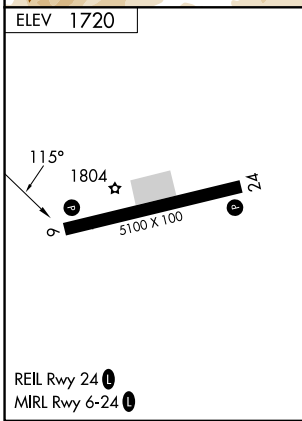

VORTAC ORT 116.3 Chan 110	APP CRS 115°	Rwy Ldg TDZE Apt Elev N/A N/A 1720

VOR-A

NORTHWAY (ORT)(PAOR)

DME required. ▽ ❄️ -48°C	MISSED APPROACH: Climb to 8400 on ORT R-121 to JITOT/ORT 15 DME and hold, continue climb-in-hold to 8400.

ASOS 135.4	ANCHORAGE CENTER 126.55 323.0	NORTHWAY RADIO 123.6 (CTAF) 0

CATEGORY	A	B	C	D
CIRCLING	2160-1 440 (500-1)	2180-1 460 (500-1)	2240-1½ 520 (600-1½)	2340-2 620 (700-2)

AK, 14 MAY 2026 to 09 JUL 2026

AK, 14 MAY 2026 to 09 JUL 2026