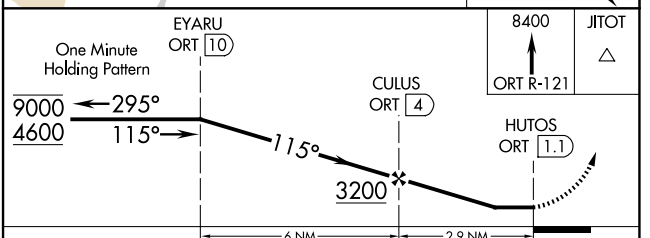

VORTAC ORT 116.3 Chan 110	APP CRS 115°	Rwy Ldg TDZE Apt Elev N/A N/A 1720

VOR-A

NORTHWAY (ORT)(PAOR)

DME required. ▽ ❄️ -48°C	MISSED APPROACH: Climb to 8400 on ORT R-121 to JITOT/ORT 15 DME and hold, continue climb-in-hold to 8400.

ASOS 135.4	ANCHORAGE CENTER 126.55 323.0	NORTHWAY RADIO 123.6 (CTAF) 0

CATEGORY	A	B	C	D
CIRCLING	2160-1 440 (500-1)	2180-1 460 (500-1)	2240-1½ 520 (600-1½)	2340-2 620 (700-2)

AK, 14 MAY 2026 to 09 JUL 2026

AK, 14 MAY 2026 to 09 JUL 2026