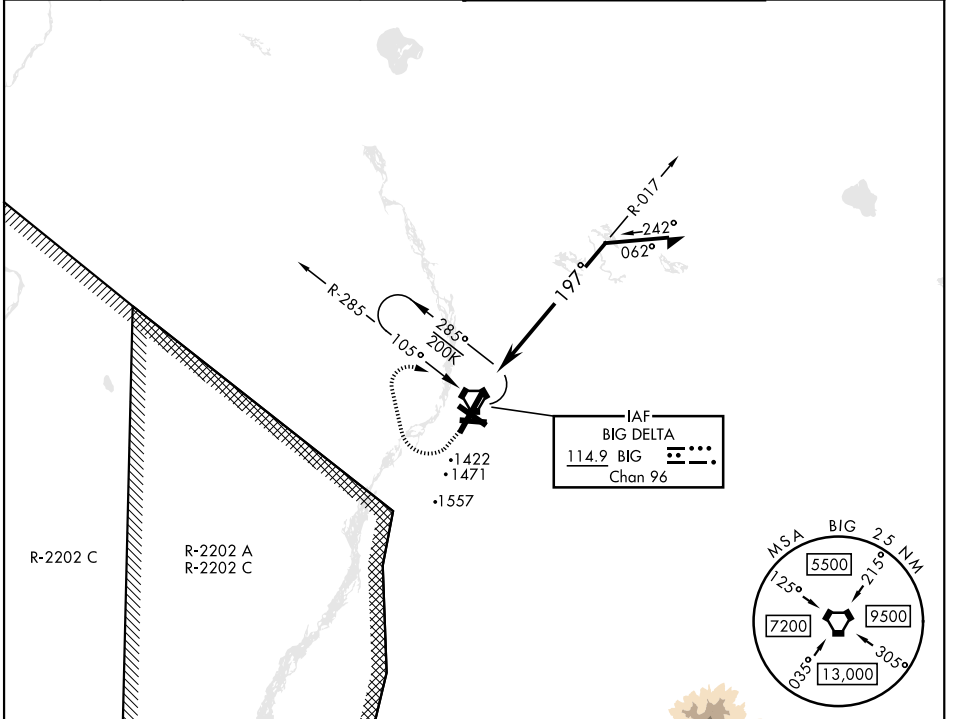

VORTAC BIG 114.9 Chan 96	APCH CRS 197°	Rwy Idg TDZE 1239 Arpt Elev 1285
--	-------------------------	--

[USA]

ALLEN AAF (PABI)

<p>▼ * Circling not authorized East of Rwy 1-19.</p>				<p>MISSED APPROACH: Climbing right turn to 4000 via BIG R-285, then right turn direct BIG VORTAC and hold.</p>			
ATIS 132.075	ASOS 135.65	ANCHORAGE CENTER 135.3 322.5	CTAF 122.9	TOWER ★ 119.8 235.775 40.8 (E) FM		GND CON 118.225 251.05	

AK, 14 MAY 2026 to 09 JUL 2026

AK, 14 MAY 2026 to 09 JUL 2026

CATEGORY	A	B	C	D
S-19	1940-1 701	(700-1)	1940-2 701	(700-2)
CIRCLING *	1940-1 655	(700-1)	1940-2 655 (700-2)	2040-2½ 755 (800-2½)