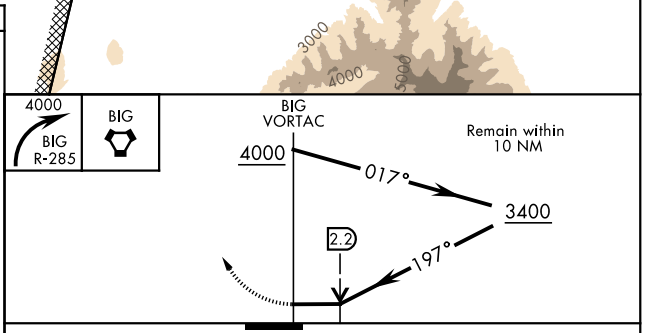

VORTAC BIG 114.9 Chan 96	APCH CRS 197°	Rwy Idg TDZE 1239 Arpt Elev 1285
--	-------------------------	--

[USA]

ALLEN AAF (PABI)

<p>▼ * Circling not authorized East of Rwy 1-19.</p>				<p>MISSED APPROACH: Climbing right turn to 4000 via BIG R-285, then right turn direct BIG VORTAC and hold.</p>			
ATIS 132.075	ASOS 135.65	ANCHORAGE CENTER 135.3 322.5	CTAF 122.9	TOWER ★ 119.8 235.775 40.8 (E) FM		GND CON 118.225 251.05	

AK, 14 MAY 2026 to 09 JUL 2026

AK, 14 MAY 2026 to 09 JUL 2026

CATEGORY	A	B	C	D
S-19	1940-1 701	(700-1)	1940-2 701	(700-2)
CIRCLING *	1940-1 655	(700-1)	1940-2 655 (700-2)	2040-2½ 755 (800-2½)