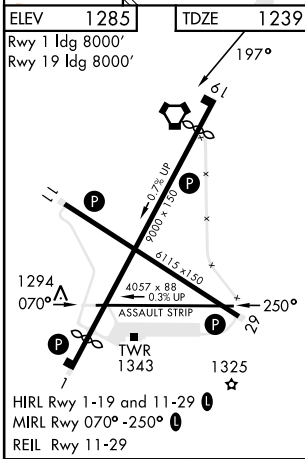

VORTAC BIG 114.9 Chan 96	APCH CRS 197°	Rwy Idg TDZE 1239 Arpt Elev 1285
--	-------------------------	--

[USA]

ALLEN AAF (PABI)

<p>▼ * Circling not authorized East of Rwy 1-19.</p>				<p>MISSED APPROACH: Climbing right turn to 4000 via BIG R-285, then right turn direct BIG VORTAC and hold.</p>			
ATIS 132.075	ASOS 135.65	ANCHORAGE CENTER 135.3 322.5	CTAF 122.9	TOWER ★ 119.8 235.775 40.8 (E) FM		GND CON 118.225 251.05	

AK, 14 MAY 2026 to 09 JUL 2026

AK, 14 MAY 2026 to 09 JUL 2026

CATEGORY	A	B	C	D
S-19	1940-1 701	(700-1)	1940-2 701	(700-2)
CIRCLING *	1940-1 655	(700-1)	1940-2 655 (700-2)	2040-2½ 755 (800-2½)