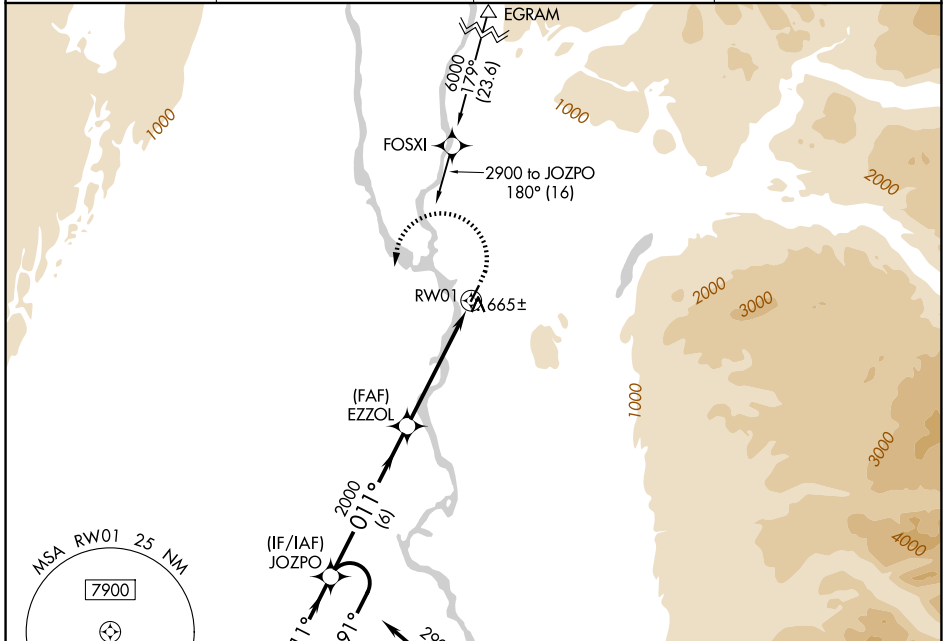

APP CRS 011°	Rwy Ldg TDZE Apt Elev	3500 363 365
------------------------	-----------------------------	---

RNAV (GPS) RWY 1

TALKEETNA (TKA)(PATK)

RNP APCH.	MISSED APPROACH: Climb to 800 then climbing left turn to 2900 direct JOZPO and hold.
<p>⚠ Circling NA east of Rwy 1-19. Rwy 1 helicopter visibility reduction below 3/4 SM NA. For uncompensated Baro-VNAV systems, LNAV/VNAV NA below -20°C or above 54°C.</p> <p>❄ -28°C</p>	

AFIS 135.2	ANCHORAGE CENTER 125.55 254.3	TALKEETNA RADIO 123.6 (CTAF) 0	UNICOM 123.0
----------------------	---	--	------------------------

AK, 14 MAY 2026 to 09 JUL 2026

AK, 14 MAY 2026 to 09 JUL 2026

ELEV 365	TDZE 363
----------	----------

CATEGORY	A	B	C	D
LNAV/VNAV DA	922-2 559 (600-2)			
LNAV MDA	920-1 557 (600-1)	920-1 5/8 557 (600-1 5/8)		
CIRCLING	960-1 595 (600-1)	1040-2 675 (700-2)	1200-2 3/4 835 (900-2 3/4)	