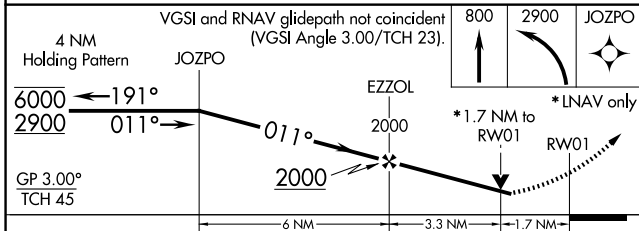

CATEGORY	A	B	C	D
LNAV/VNAV DA	922-2 559 (600-2)			
LNAV MDA	920-1 557 (600-1)	920-1 5/8 557 (600-1 5/8)		
CIRCLING	960-1 595 (600-1)	1040-2 675 (700-2)	1200-2 3/4 835 (900-2 3/4)