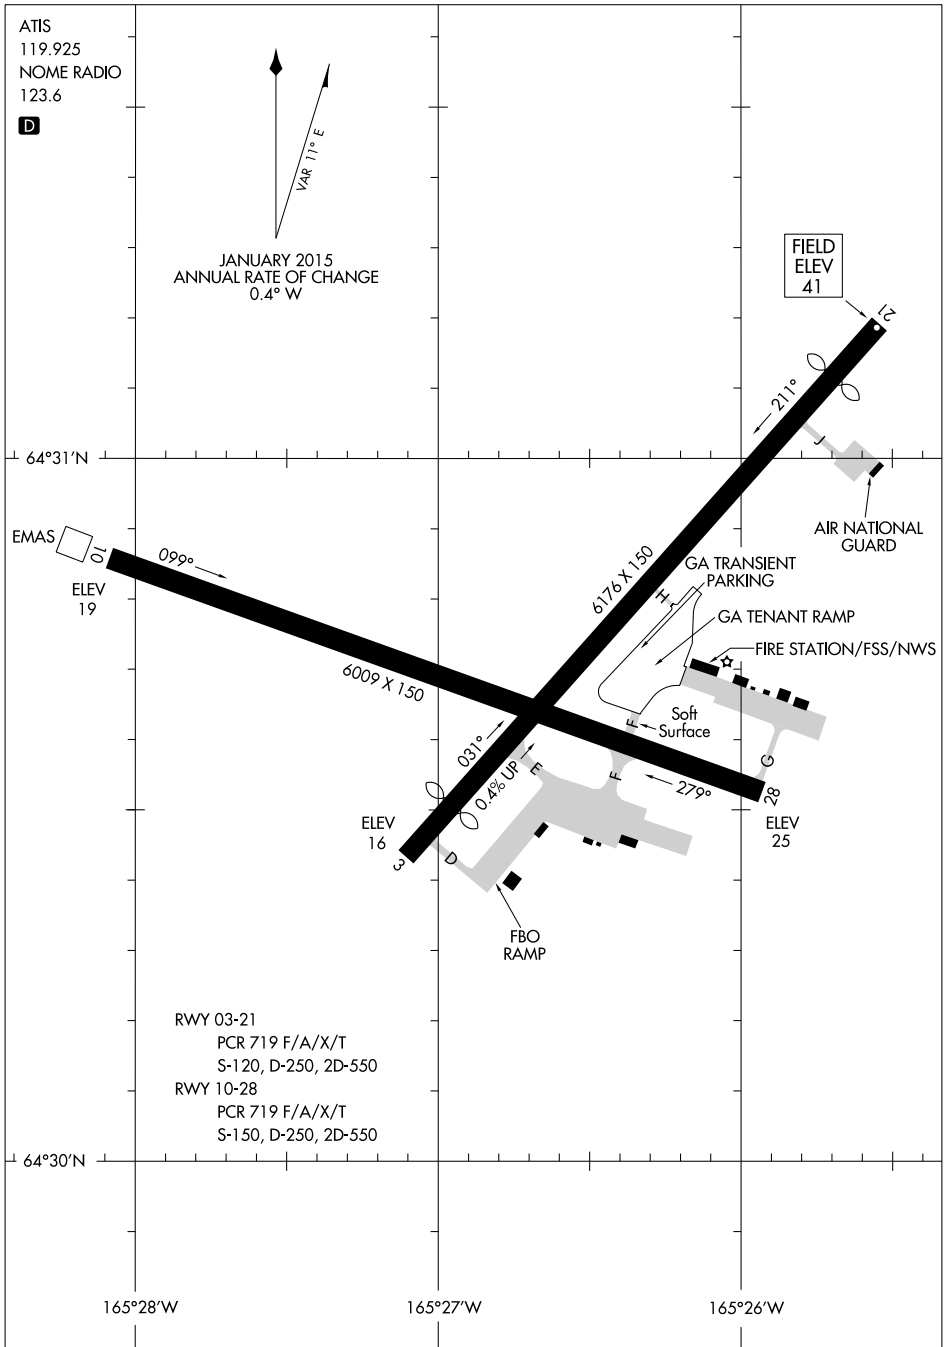

AIRPORT DIAGRAM

AL-1231 (FAA)

NOME (OME)(PAOM)
NOME, ALASKA

AK, 14 MAY 2026 to 09 JUL 2026

AK, 14 MAY 2026 to 09 JUL 2026

AIRPORT DIAGRAM

NOME, ALASKA
NOME (OME)(PAOM)