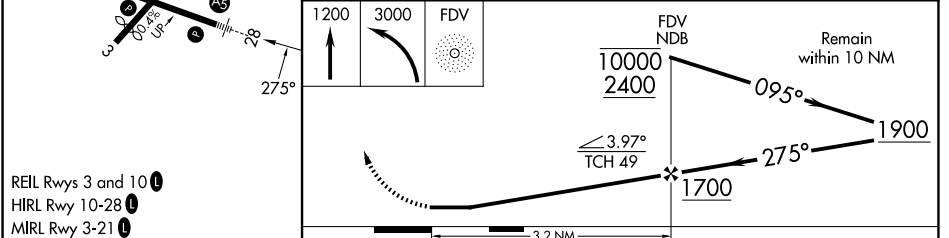

NDB FDV 529	APP CRS 275°	Rwy Ldg TDZE Apt Elev	N/A N/A 38
-----------------------	------------------------	--------------------------	---------------------------------------

NDB-A
NOME (OME)(PAOM)

▼ Circling NA for Cats C and D north of Rwy 10-28.
Helicopter visibility reduction below 1 SM NA.
Night Landing: Rwy 21, NA.

MISSED APPROACH: Climb to 1200 then climbing left turn to 3000 direct FDV NDB and hold.

AFIS 119.925	ANCHORAGE CENTER 133.3 290.4	NOME RADIO 123.6 (CTAF) ①
------------------------	--	--

FAF to MAP 3.2 NM						
Knots	60	90	120	150	180	
Min:Sec	3:12	2:08	1:36	1:17	1:04	
CATEGORY	A		B		C	D
CIRCLING	540-1		502 (600-1)		540-1½ 502 (600-1½)	700-2 662 (700-2)