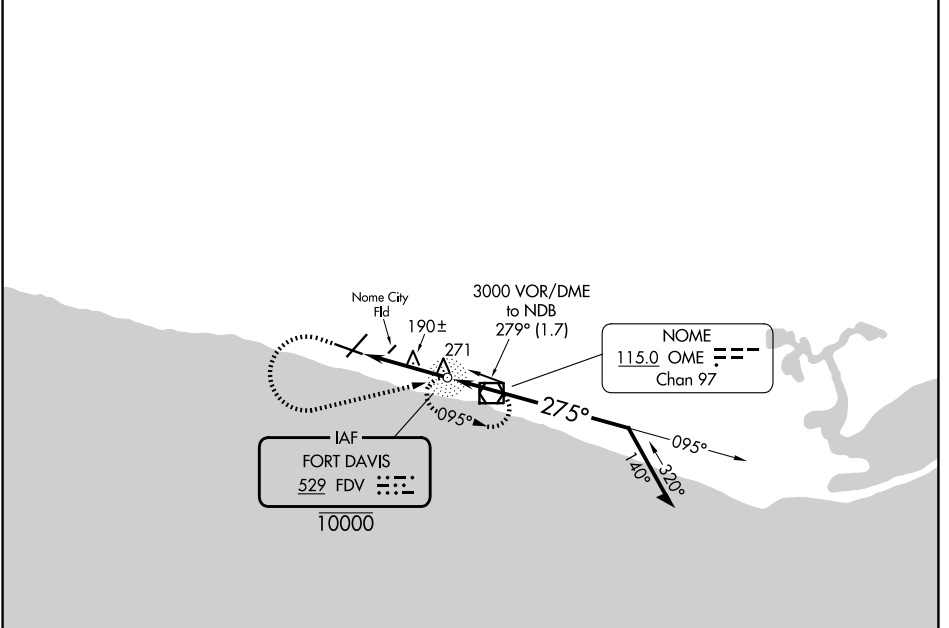

NDB FDV 529	APP CRS 275°	Rwy Ldg TDZE Apt Elev	N/A N/A 38
-----------------------	------------------------	--------------------------	---------------------------------------

NDB-A
NOME (OME)(PAOM)

▼ Circling NA for Cats C and D north of Rwy 10-28.
Helicopter visibility reduction below 1 SM NA.
Night Landing: Rwy 21, NA.

MISSED APPROACH: Climb to 1200 then climbing left turn to 3000 direct FDV NDB and hold.

AFIS 119.925	ANCHORAGE CENTER 133.3 290.4	NOME RADIO 123.6 (CTAF) ①
------------------------	--	--

FAF to MAP 3.2 NM						
Knots	60	90	120	150	180	
Min:Sec	3:12	2:08	1:36	1:17	1:04	
CATEGORY	A		B		C	D
CIRCLING	540-1		502 (600-1)		540-1½ 502 (600-1½)	700-2 662 (700-2)

AK, 14 MAY 2026 to 09 JUL 2026

AK, 14 MAY 2026 to 09 JUL 2026