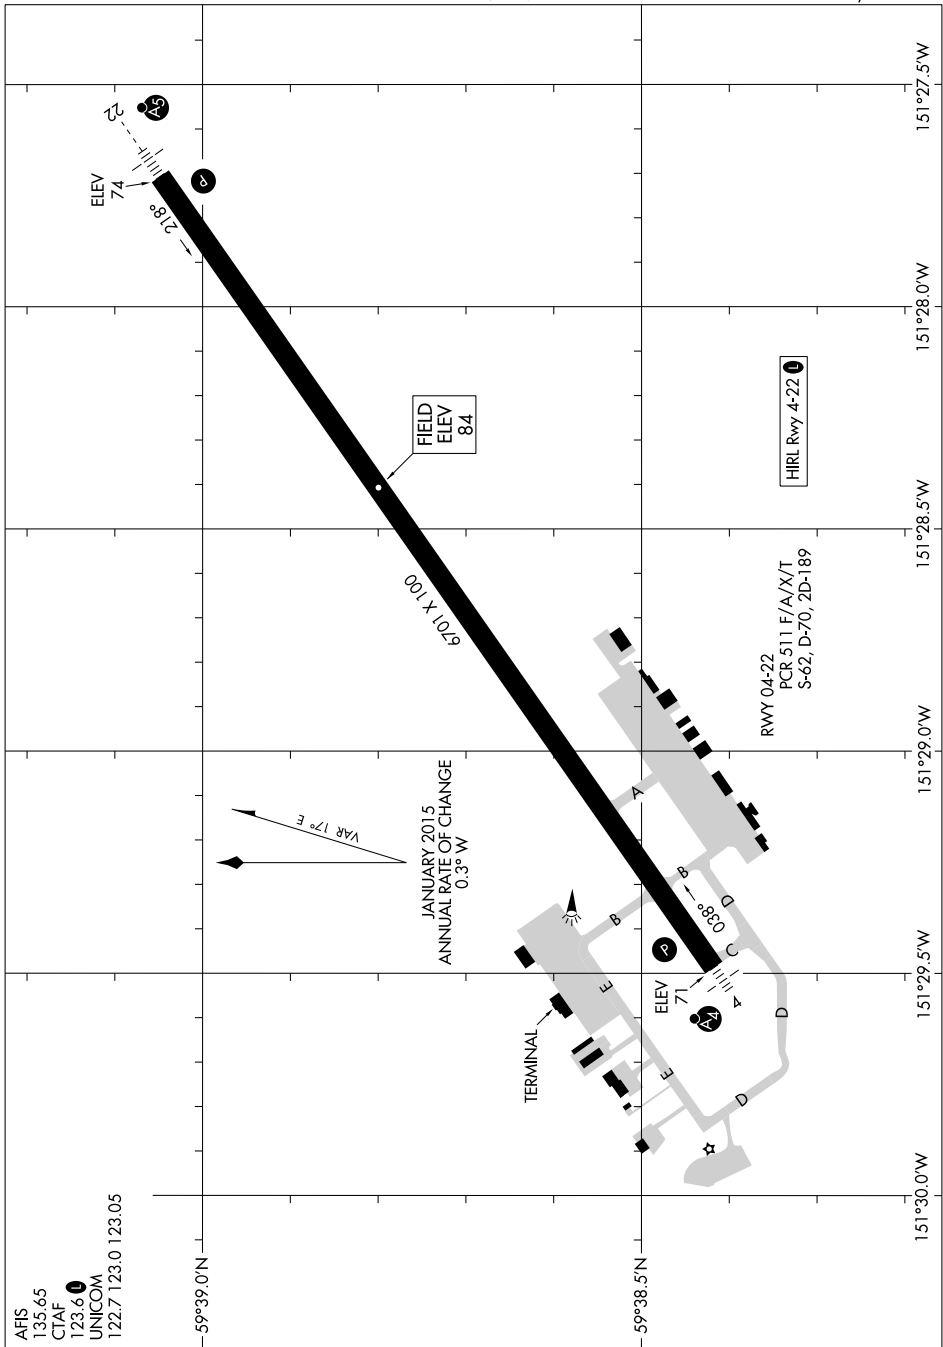

26134

AIRPORT DIAGRAM

AL-1236 (FAA)

HOMER (HOM) (PAHO)
HOMER, ALASKA

AK, 14 MAY 2026 to 09 JUL 2026

AK, 14 MAY 2026 to 09 JUL 2026

AIRPORT DIAGRAM

26134

HOMER, ALASKA
HOMER (HOM) (PAHO)

AFIS 135.65
 CTAF 123.6
 UNICOM 122.7 123.0 123.05

59°39.0' N

59°38.5' N

151°30.0' W

151°29.5' W

151°29.0' W

151°28.5' W

151°28.0' W

151°27.5' W

JANUARY 2015
 ANNUAL RATE OF CHANGE
 0.3° W

FIELD
 ELEV
 84

HIRL Rwy 4-22

RWY 04-22
 PCR 511 F/A/X/T
 S-62, D-70, 2D-189

TERMINAL

ELEV 71

800

ELEV 74

218

00L x 10.09