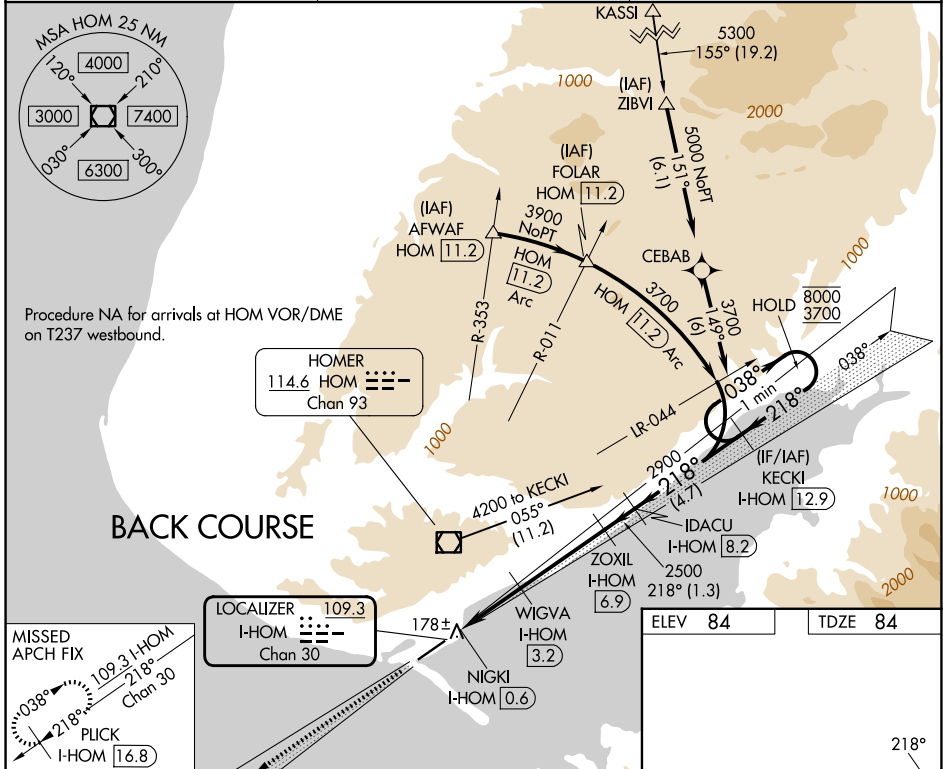

LOC/DME I-HOM 109.3 Chan 30	APP CRS 218°	Rwy Ldg TDZE Apt Elev 6701 84 84
--	------------------------	--

LOC BC RWY 22

HOMER (HOM) (PAHO)

DME required. RNP APCH-GPS. From KASSI.	MALSR 	MISSED APPROACH: Climb to 2600 on I-HOM localizer SW course 218° to PLICK/16.8 DME and hold.
---	-----------	--

AFIS 135.65	ANCHORAGE CENTER 125.9 270.3	HOMER RADIO 123.6 (CTAF) 0
-----------------------	--	--------------------------------------

AK, 14 MAY 2026 to 09 JUL 2026

AK, 14 MAY 2026 to 09 JUL 2026