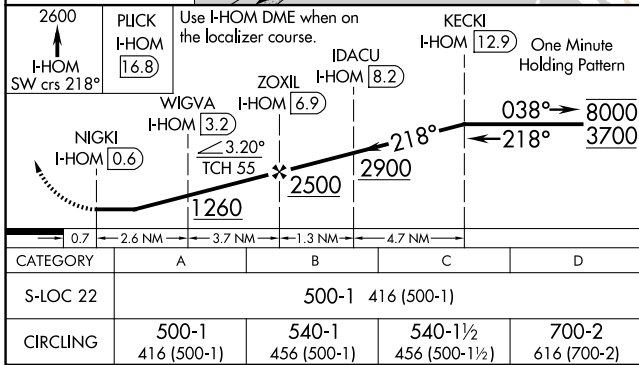

LOC/DME I-HOM 109.3 Chan 30	APP CRS 218°	Rwy Ldg TDZE Apt Elev 6701 84 84

LOC BC RWY 22

HOMER (HOM) (PAHO)

DME required. RNP APCH-GPS. From KASSI.	MALSR 	MISSED APPROACH: Climb to 2600 on I-HOM localizer SW course 218° to PLICK/16.8 DME and hold.

AFIS 135.65	ANCHORAGE CENTER 125.9 270.3	HOMER RADIO 123.6 (CTAF) 0

AK, 14 MAY 2026 to 09 JUL 2026

AK, 14 MAY 2026 to 09 JUL 2026