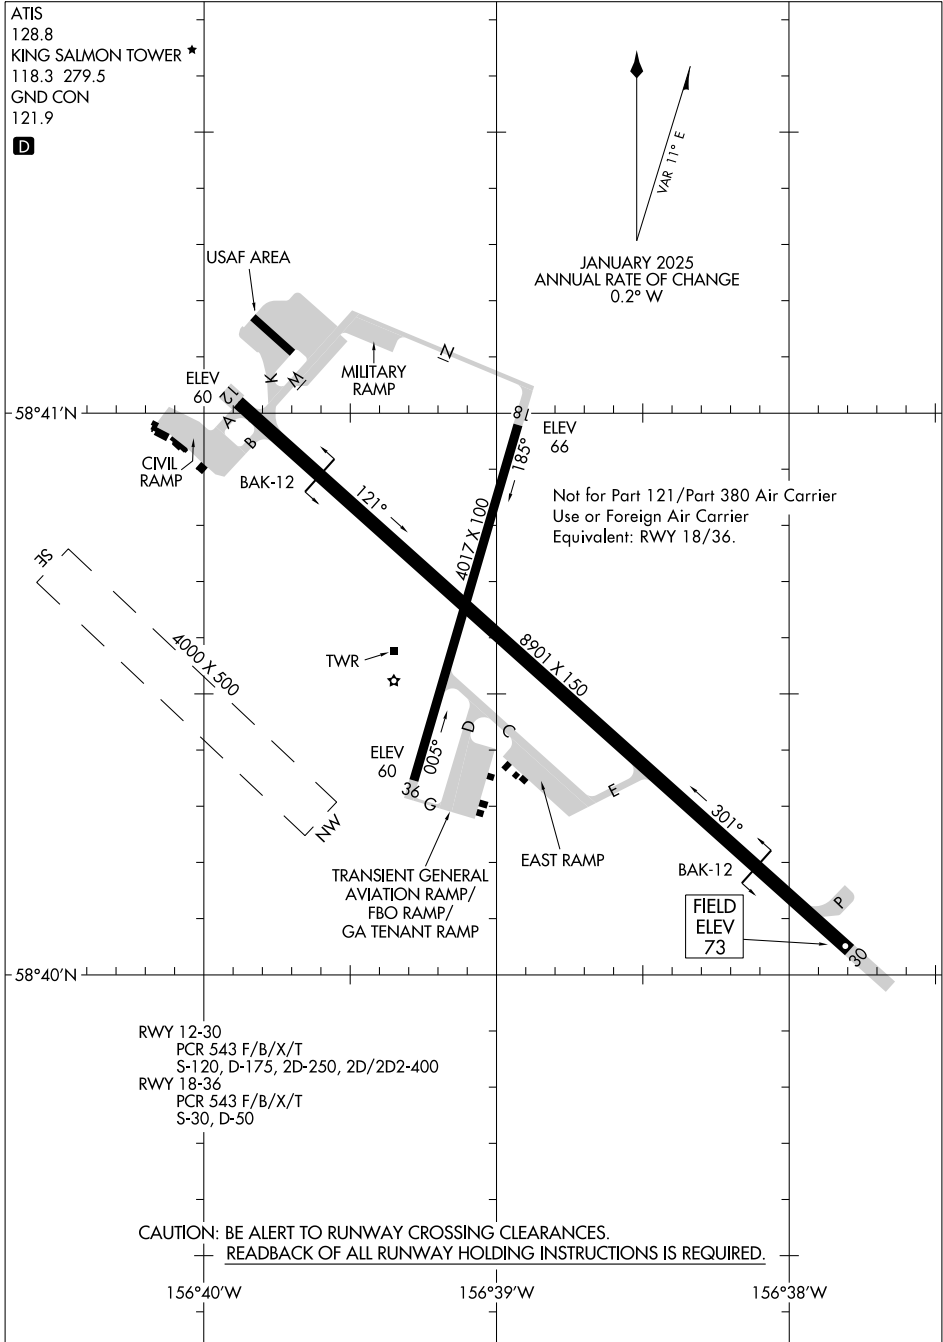

26134

AIRPORT DIAGRAM

AL-1237 (FAA)

KING SALMON (AKN)(PAKN)
KING SALMON, ALASKA

AK, 14 MAY 2026 to 09 JUL 2026

AK, 14 MAY 2026 to 09 JUL 2026

AIRPORT DIAGRAM

26134

KING SALMON, ALASKA
KING SALMON (AKN)(PAKN)